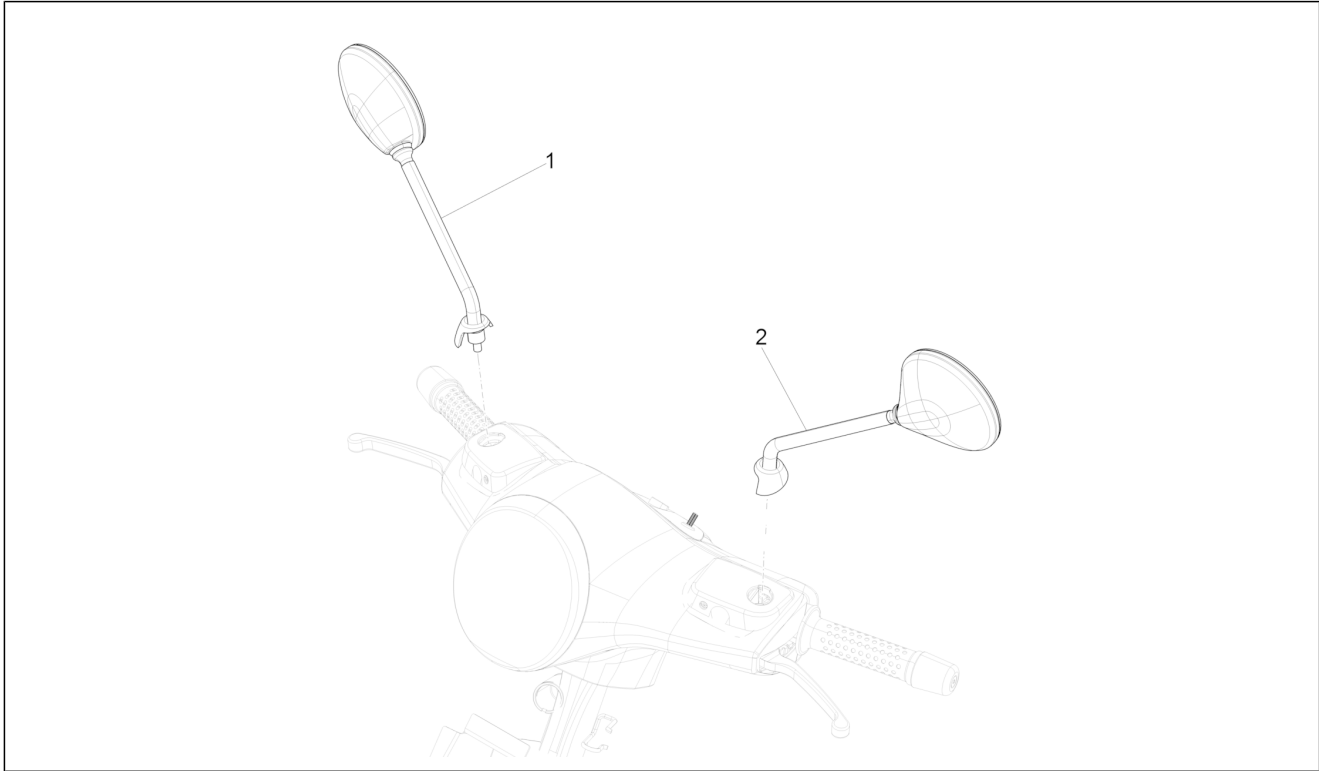

Group	Frame - Plastic parts - Coachwork
Code	02.45
Description	Driving mirror/s
Service	1

Pos.	Code	Description	Qty	Variants
1	CM073428	Rh side mirror	1	
2	CM073427	Lh side mirror	1