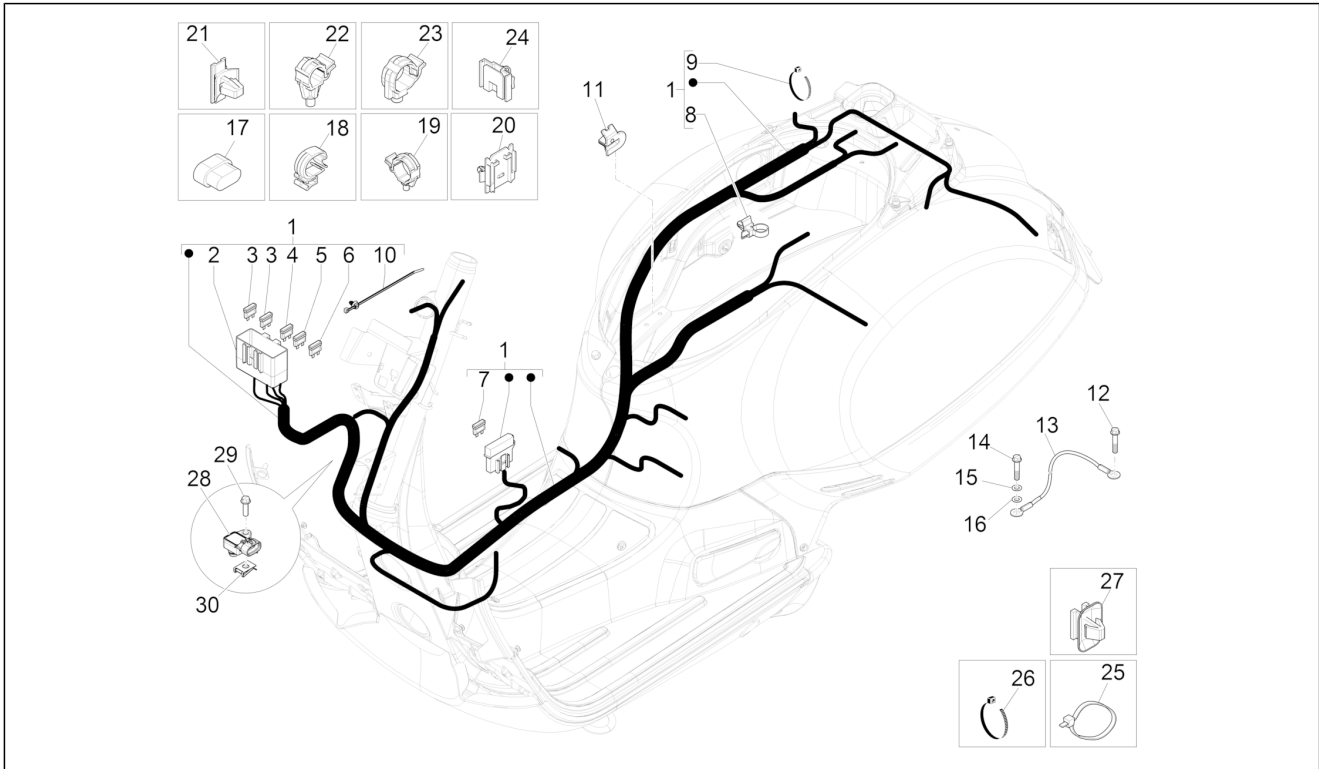

Group	Electrical system
Code	06.08
Description	Main cable harness
Service	1

Pos.	Code	Description	Qty	Variants
1	1D001537	Frame harness	1	
1	1D001946	Frame harness	1	
2	1D000563	Fuse holder cap	1	
3	252945	Fuse 7,5A	2	
4	290860	Fuse 15A	2	
5	292507	Reed fuse 10A	1	
6	580561	Fuse 20A	1	
7	CM225730	Fuse 30A	1	
8	640879	Hose clamp 2,7x132	4	
9	145298	Lock-strap L= 180 mm	2	
10	1D001143	Wiring clip	5	
11	656656	Guard	1	
12	B016777	Screw w/ flange M6x16	1	
13	584843	Ground cable	1	
14	641204	Tri/lobed hexagonal self-tapping screw	1	
15	016406	Spring washer 6,4x11,8x1	1	
16	003056	Flat washer 6,4x12x1	1	
17	582928	Plug connect diagnos ECU	1	
18	CM013201	Spring	3	
18	CM013202	Pipes/cables retainer spring	1	
19	CM006906	Non return spring L=33	1	
20	291392	Fuse block support	1	
21	639560	Spring for connector	1	
22	CM006910	Molletta	1	
23	CM006908	Non return spring L=23	1	
24	641599	Plugs spring	1	
25	145298	Lock-strap L= 180 mm	8	
26	257134	Lock-strap L=277	2