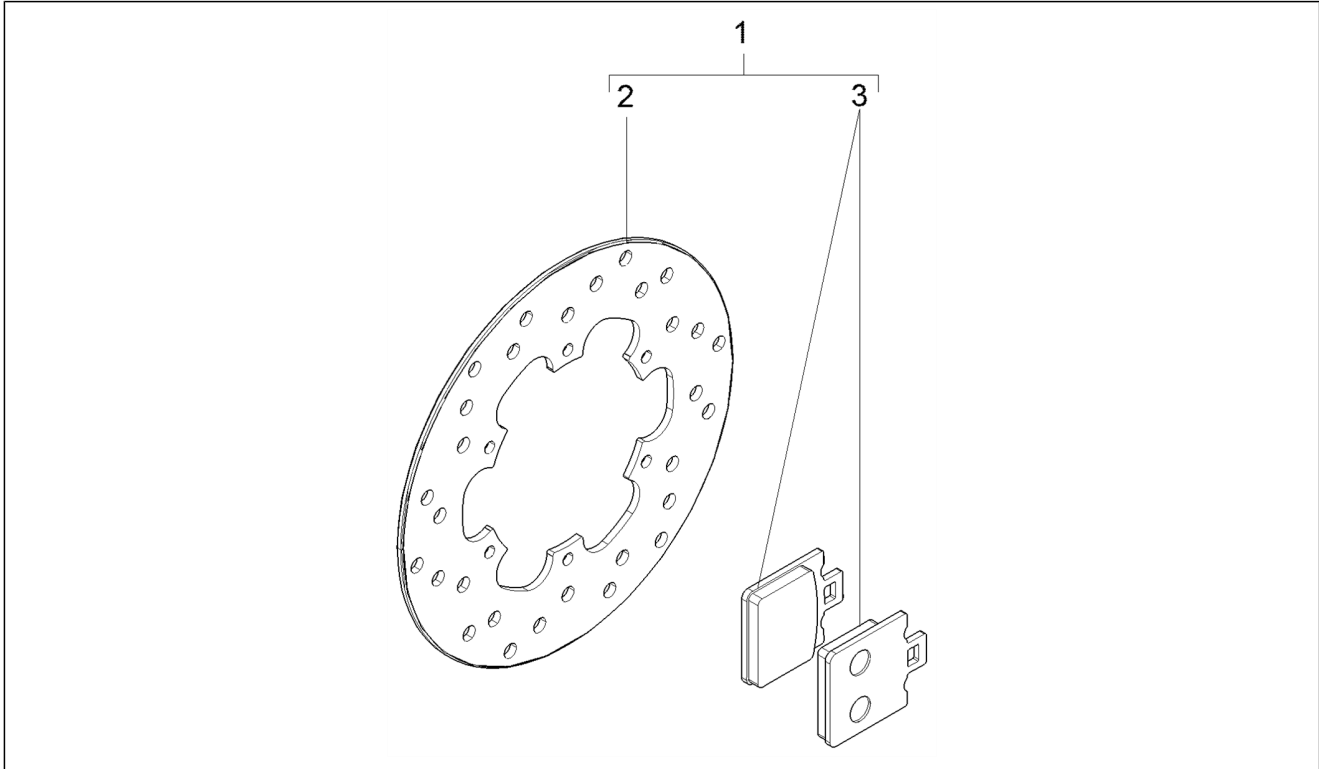

Group	Maintenance
Code	07.04
Description	Kit freni
Service	1

Pos.	Code	Description	Qty	Variants
1	1R000479	Brake disc and brake pads kit	1	
2	56484R	Brake disc	1	
3	647161	Rear Brake pads couple.	1