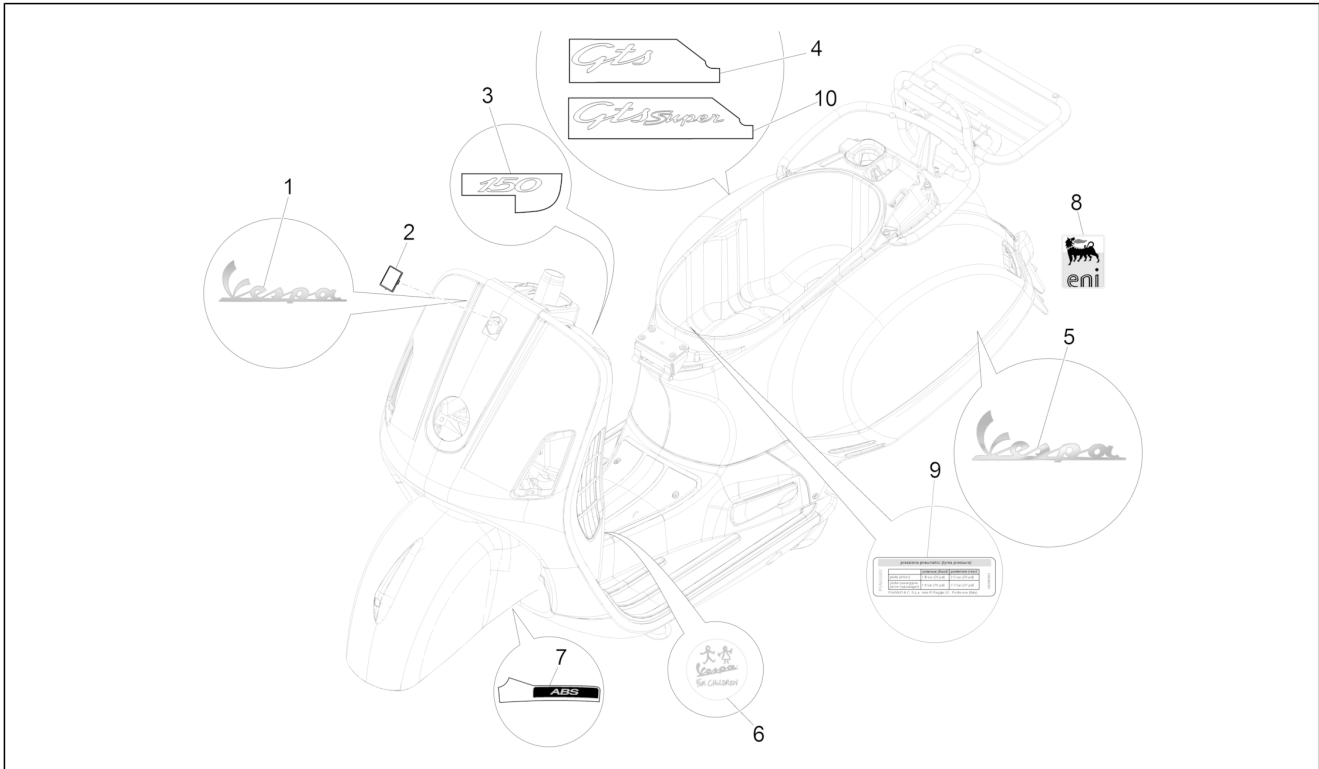

<b>Group</b>	Frame - Plastic parts - Coachwork
<b>Code</b>	02.38
<b>Description</b>	Plates - Emblems
<b>Service</b>	1

Pos.	Code	Description	Qty	Variants
1	656219	""Vespa"" front label	1	
2	576464	Shield "Piaggio"	1	
3	2H001666	Adhesive dataplate 150 3V ie	1	
4	2H001662	Adhesive dataplate "GTS"	1	
5	656220	""Vespa"" lateral label	1	
6	1B001078	Name plate "Vespa For children"	1	
7	2H001667	Adhesive dataplate "ABS"	1	
8	895839	""Eni"" label	2	
9	1G000161	Tyre pressure label	1	
10	2H001664	Name plate "GTS Super"	1	<b>Colour:</b> Dragon Red 894[894] <b>Country:</b> europe[EU]