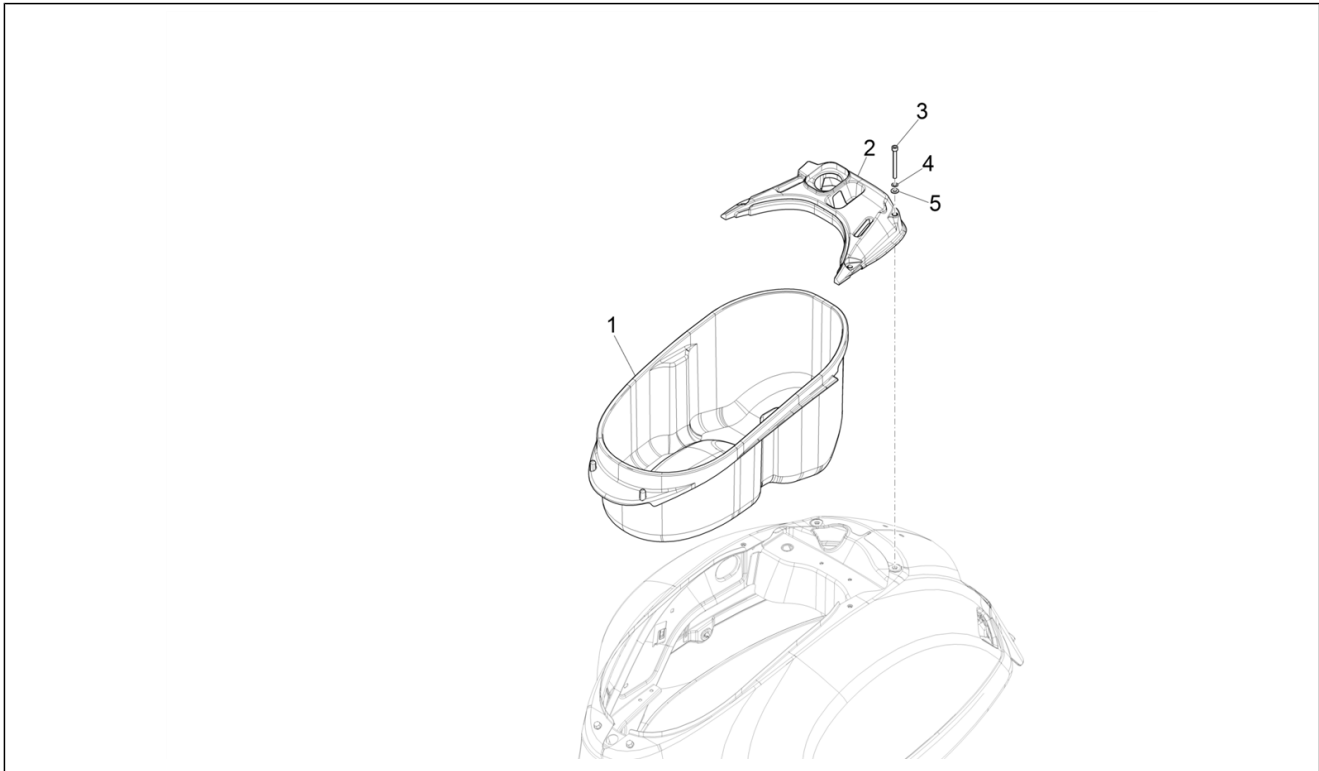

Group	Frame - Plastic parts - Coachwork
Code	02.34
Description	Helmet huosing - Undersaddle
Service	1

Pos.	Code	Description	Qty	Variants
1	1B000860	Helmet huosing	1	
2	1B001017	Under seat cover	1	
3	951685	screw	2	
4	012533	Notched washer 6,6x11x0	2	
5	013777	Washer 6.4x13x1.5	2