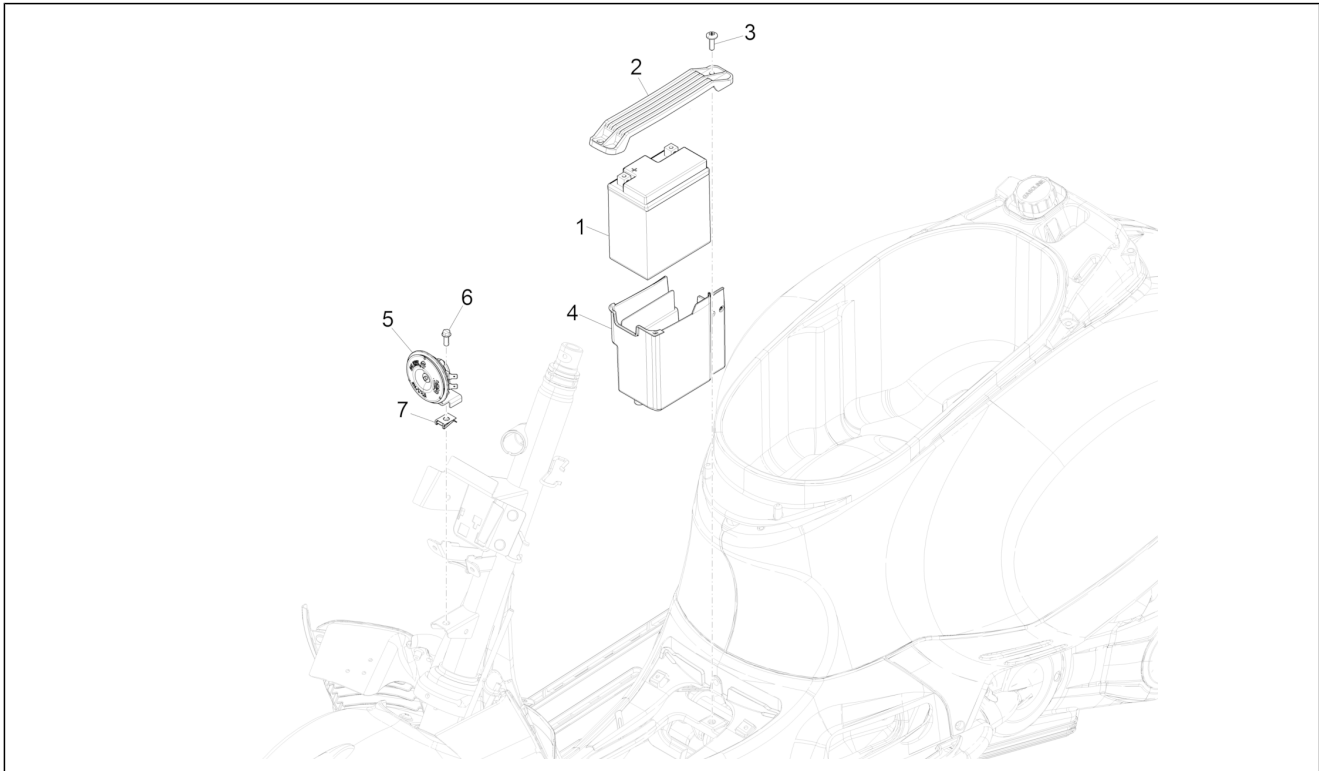

Group	Electrical system
Code	06.05
Description	Remote control switches - Battery - Horn
Service	1

Pos.	Code	Description	Qty	Variants
1	1R000317	Battery PTXL-BS 12V 6Ah Piaggio	1	
1	584662	Battery (Yuasa) 12V-6Ah	1	
2	621830	Battery bracket	1	
3	259830	Metric screw M6x20	2	
4	1B003355	Battery holder tray	1	
5	58093R	Horn	1	
6	B016777	Screw w/ flange M6x16	1	
7	254485	Spring plate M6	1