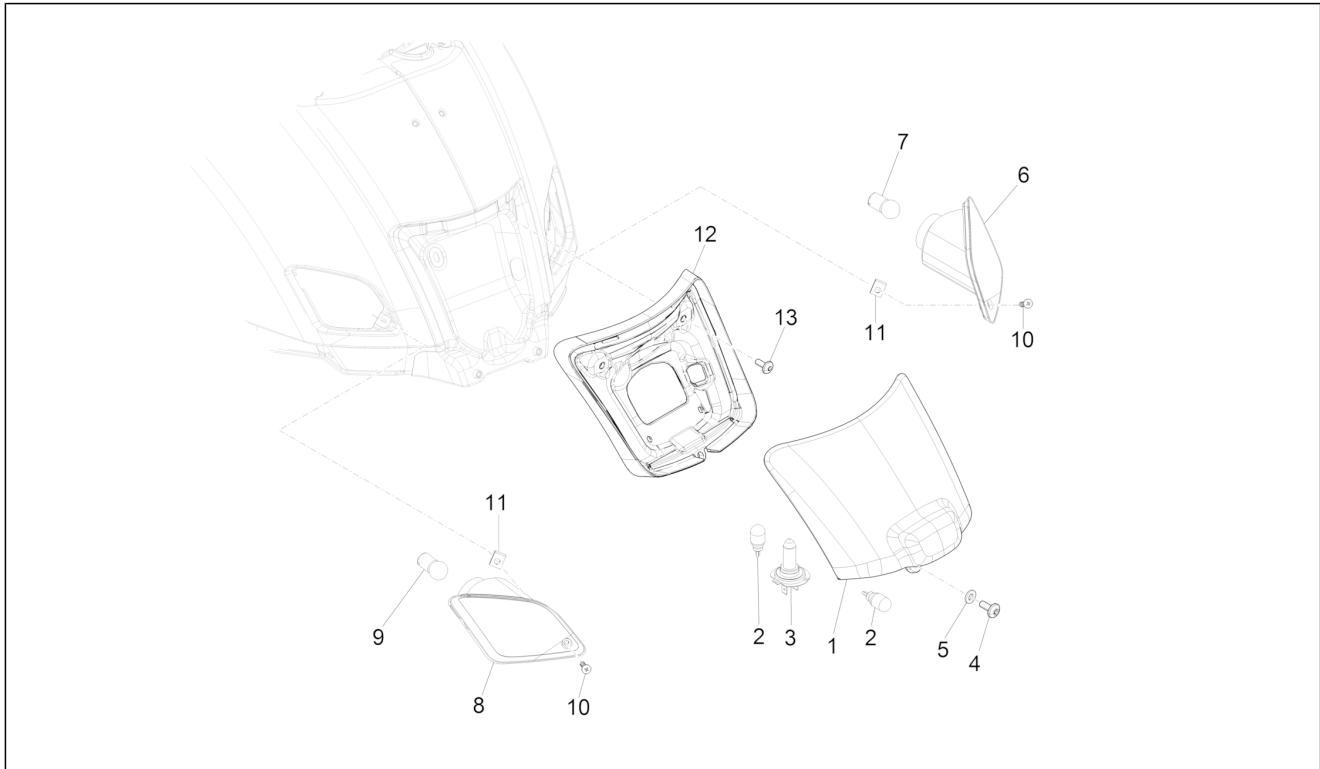

Group	Electrical system
Code	06.04
Description	Rear headlamps - Turn signal lamps
Service	1

Pos.	Code	Description	Qty	Variants
1	1D000570	Taillight with reflector	1	
2	2920225	12V-5W bulb	2	
3	638536	Lamp 12V-16W	1	
4	CM179301	Screw M6x16	1	
5	006976	Spring washer 12x6,4x0,5	1	
6	1D000477	Right rear turn indicator	1	
7	1D000261	Halogen Lamp 12V-6W	1	
8	1D000478	Left rear turn indicator	1	
9	1D000261	Halogen Lamp 12V-6W	1	
10	008457	Self-tap screw M4,2x19	2	
11	CM017406	Plate	2	
12	1B000959	Light frame	1	
13	CM179301	Screw M6x16	2