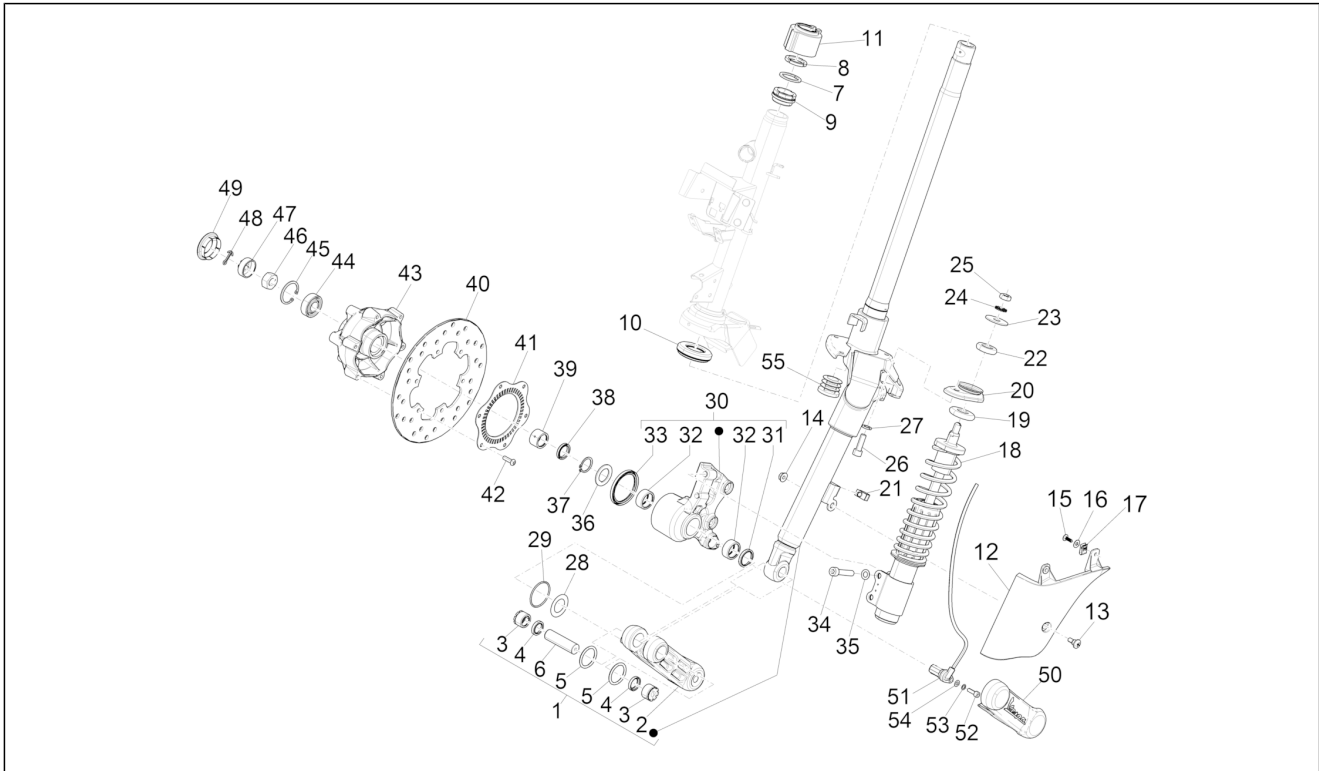

Group	Suspensions - Wheels
Code	04.02
Description	Fork/steering tube - Steering bearing unit
Service	1

Pos.	Code	Description	Qty	Variants
				Country:England[GB]
18	56452R	Complete front shock absorber	1	Colour:BLACK[94] Country:europe[EU] Colour:White[544] Country:europe[EU] Colour:Dragon Red 894[894] Country:europe[EU] Colour:Green[341/A] Country:europe[EU]
19	174874	Pad	1	
20	601556	Shock absorber connection bracket	1	
21	231590	Elastic spring	1	
22	174085	Pad	1	
23	174088	Washer	1	
24	012535	Washer	1	
25	021210	Nut	1	
26	149104	Hex socket screw M8x40	2	
27	016408	Spring washer 13,75x8,15x4,5	2	
28	177408	O-ring	1	
29	177445	Washer	1	
30	1C0025295	Pin and shock absorber support	1	
31	1C001969	Gasket ring	1	
32	177436	Drawn cap	2	
33	177494	Ring	1	
34	149104	Hex socket screw M8x40	2	
35	709047	Spring washer	2	
36	177414	Washer	1	
37	006422	Circlip	1	
38	177443	Gasket ring	1	
39	177442	Drawn cap	1