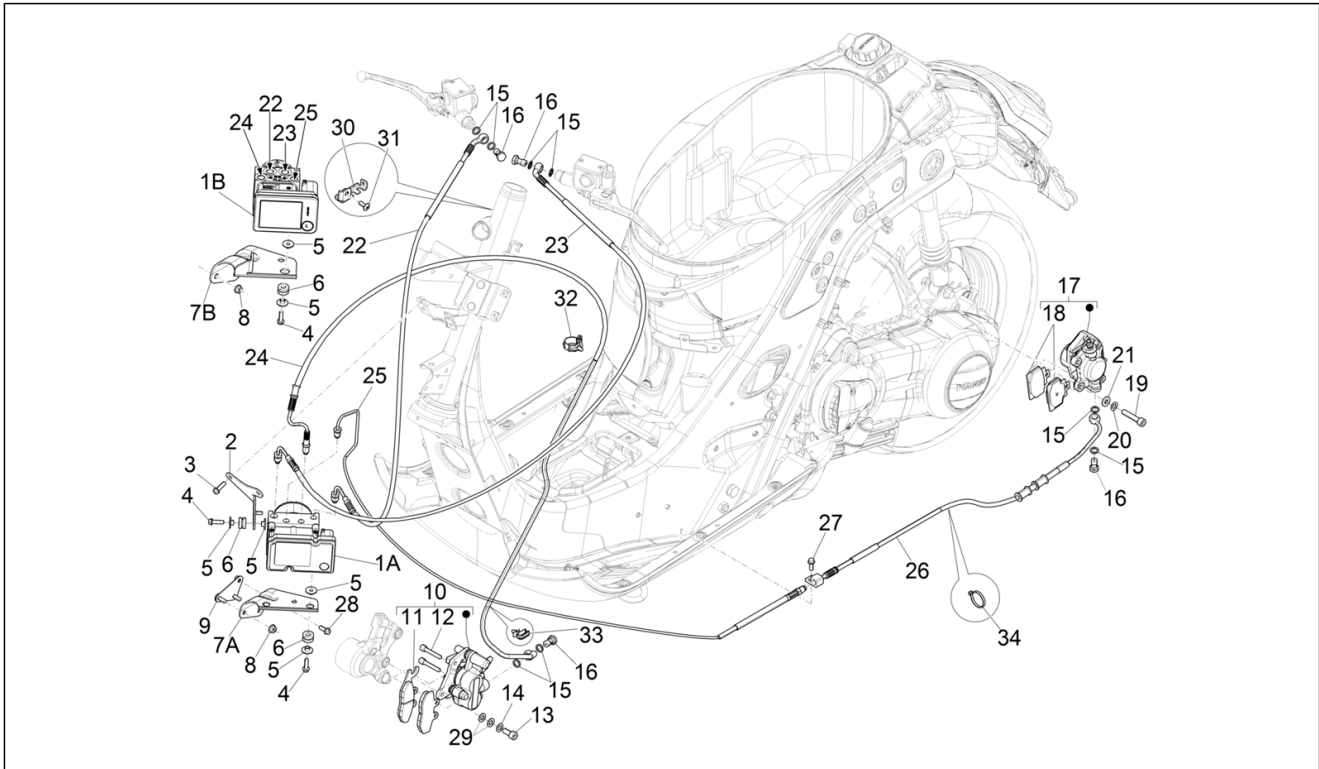

Group	Braking system - Transmissions
Code	05.02
Description	Brakes pipes - Calipers (ABS)
Service	1

Pos.	Code	Description	Qty	Variants
27	B016777	Screw w/ flange M6x16	1	
28	B016777	Screw w/ flange M6x16	1	
29	828961	Flat washer 8,2x17x2,5	2	
30	649635	Bracket with up	1	
31	272836	Screw M6x16	1	
32	CM006908	Non return spring L=23	1	
33	217280	Hose clamp	1	
34	145298	Lock-strap L= 180 mm	4	
7B	1C002710	Fixture rod	1	
7A	1C000171	Fixture rod	1	
1A	1C001631	ABS electro-hydraulic control unit	1	
1B	1C002747	ABS electro-hydraulic control unit	1