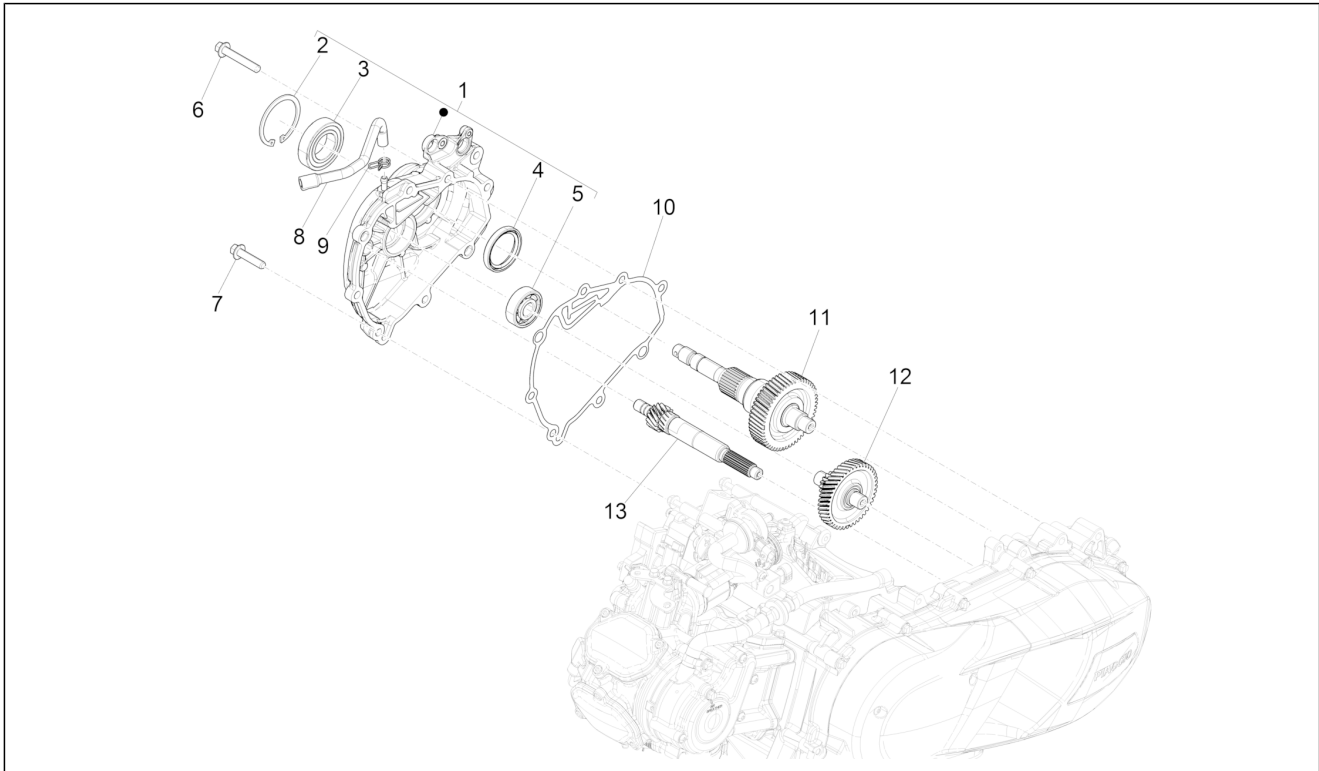

Group	Engine
Code	01.25
Description	Reduction unit
Service	1

Pos.	Code	Description	Qty	Variants
1	1A0029425	Reducer cover with U.P.	1	
2	829206	Circlip	1	
3	1A005376R	Bearing 30.55.13	1	
4	B015440	Gasket ring 38x50x7	1	
5	83026R	Radial bearing 15x42x13	1	
6	1A001623	Flanged hexagon head screw M8x50	3	
7	B016772	Screw w/ flange M8x35	5	
8	1A008806	Reducer breather pipe	1	
9	CM002904	Hose clamp	1	
10	B016456	Reduction unit cover gasket	1	
11	1A007146	Rear wheel axle	1	
12	1A006829	Transmission shaft	1	
13	1A005115	Driven pulley shaft z 15 Z=14	1