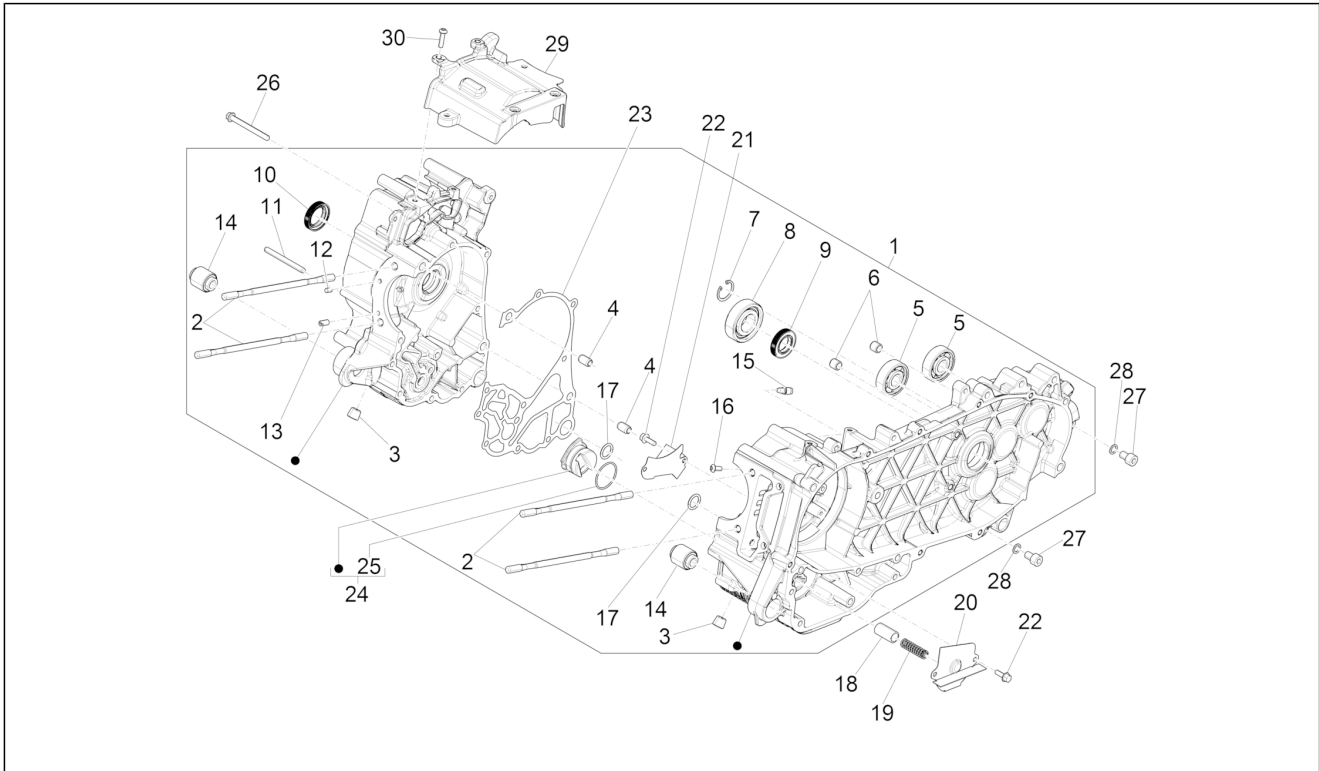

Group	Engine
Code	01.05
Description	Crankcase
Service	1

Pos.	Code	Description	Qty	Variants
28	485703	Washer 8.2x12x1	2	
29	1A006689	Air duct	1	
30	B016808	Torx Screw M5x20	4