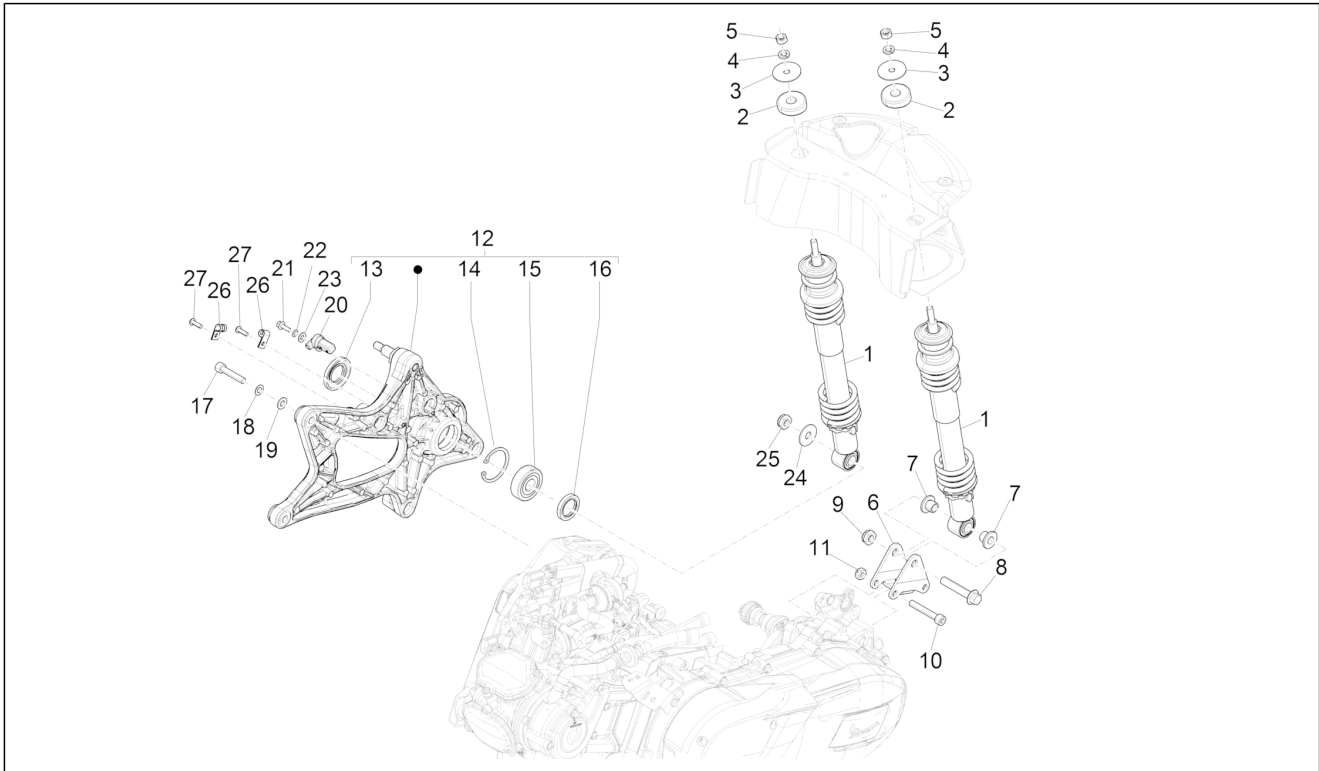

Group	Suspensions - Wheels
Code	04.10
Description	Rear suspension - Shock absorber/s
Service	1

Pos.	Code	Description	Qty	Variants
1	58503R5	Complete rear shock absorber	2	
2	178150	Upper buffer	2	
3	267038	Flat washer	2	
4	016408	Spring washer 13,75x8,15x4,5	2	
5	021108	Nut M8	2	
6	1C002365	Rear shock absorber fixing bracket	1	
7	597149	Bush	2	
8	268158	Hexagon head screw M10	1	
9	002440	Self locking nut M10	1	
10	844483	Hex socket screw M8x50	2	
11	020008	Nut M8	2	
12	1A006796	Suspension arm with I.P.	1	
13	1A005943	Gasket ring 25-47-5	1	
14	006647	Circlip	1	
15	82545R	Ball bearing	1	
16	1A005942	Gasket ring 25-37-6	1	
17	015792	screw M8x30	2	
18	709047	Spring washer	2	
19	003058	Flat washer 15x8,4x1,5	2	
20	B000526	ABS rear sensor	1	
21	830061	Screw w/ flange M5x16	3	
22	006975	Washer Ø5,3xØ10x0,5	1	
23	669282	Flat washer	1	
24	013962	Washer	1	
25	002440	Self locking nut M10	1	
26	643451	Strap	2	
27	B0167965	Torx convex big end screw M5x16	2