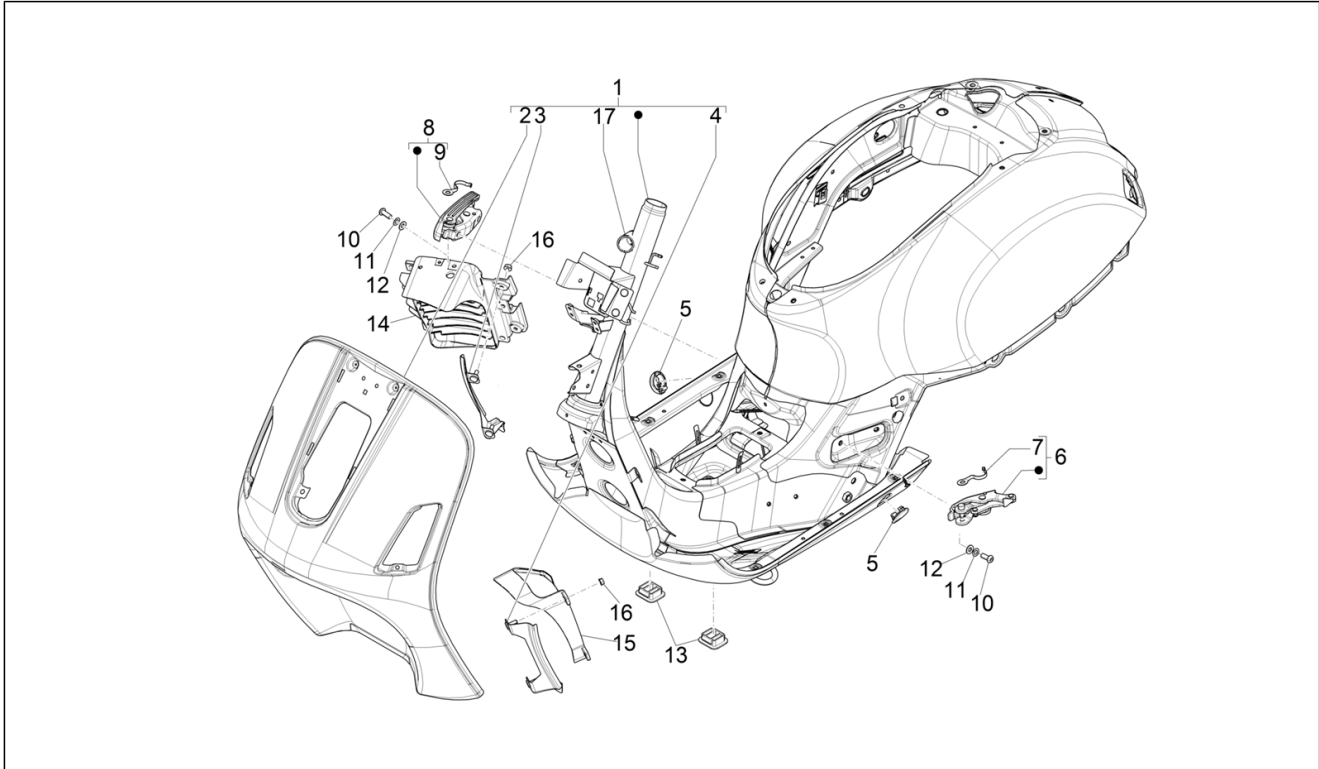

Group	Frame - Plastic parts - Coachwork
Code	02.01
Description	Frame/bodywork
Service	1

Pos.	Code	Description	Qty	Variants
1	1B003343500XN2	Painted body with u.p.	1	Colour:BLACK[98/A] Country:europa[EU] Colour:BLACK[98/A] Country:England[GB]
1	1B00334301	Cataphoresis body with U.P.	1	
1	1B00334350090	Painted body with u.p.	1	Colour:BLACK[94] Country:europa[EU]
1	1B003343500BR	Painted body with u.p.	1	Colour:White[544] Country:europa[EU]
1	1B003343500HA	Painted body with u.p.	1	Colour:Grey[770/B] Country:europa[EU] Colour:Grey[770/B] Country:England[GB]
1	1B003343500Q7	Painted body with u.p.	1	Colour:Beige[513/A] Country:europa[EU] Colour:Beige[513/A] Country:England[GB]
1	1B003343500R7	Painted body with u.p.	1	Colour:Dragon Red 894[894] Country:europa[EU]
1	1B003343500T8	Painted body with u.p.	1	Colour: Blue[279/A] Country:europa[EU] Colour: Blue[279/A] Country:England[GB]
1	1B003343500VU	Painted body with u.p.	1	Colour:Green[341/A] Country:europa[EU]
2	6722835	Front shield	1	
3	577398	Not available	1	
4	577397	Not available	1	
5	577405000C	Spoiler cover	2	Colour:Grey[770/B] Country:europa[EU] Colour: Blue[279/A] Country:europa[EU] Colour:Beige[513/A]