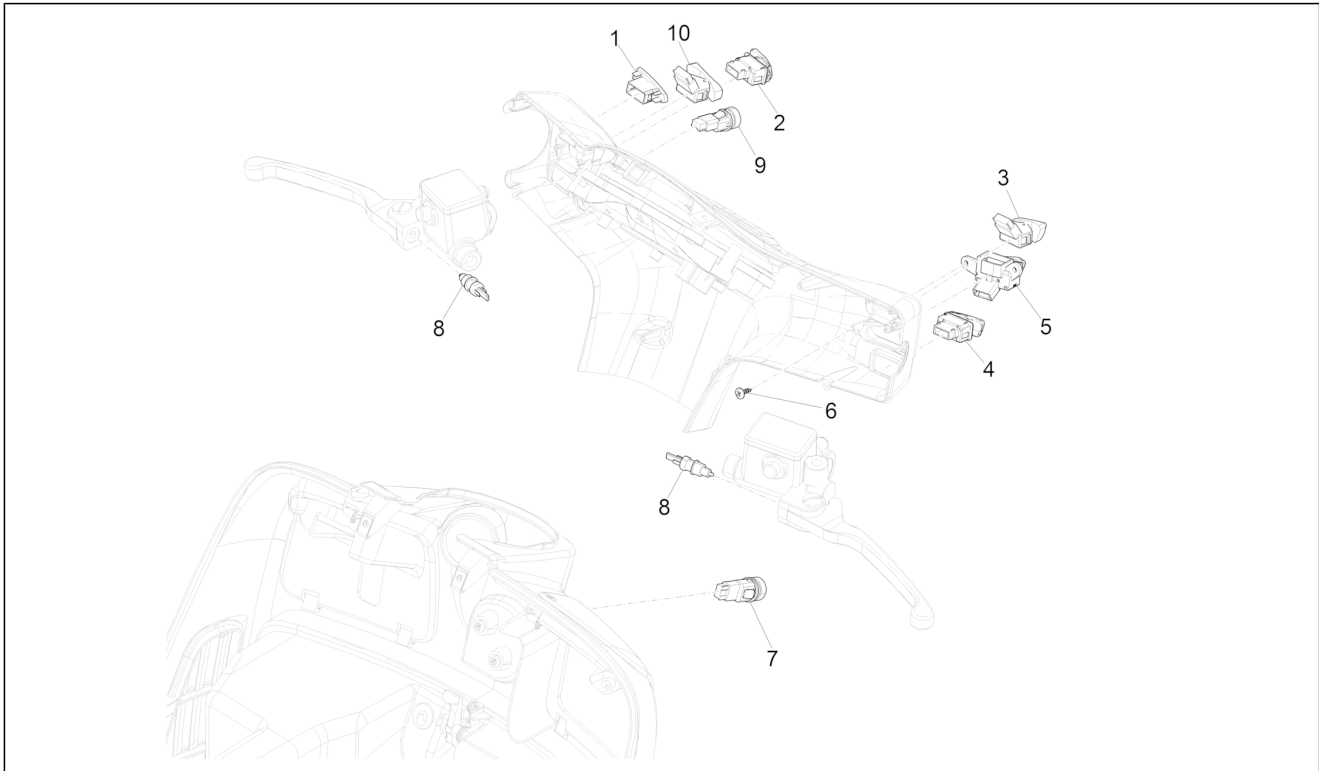

Group	Electrical system
Code	06.01
Description	Selectors - Switches - Buttons
Service	1

Pos.	Code	Description	Qty	Variants
1	1B004361	Cover	1	
2	641609	Starter button	1	
3	294877	Headlight selector	1	
4	641743	Horn button	1	
5	1D001824	Turn indicator switch	1	
6	297498	Self tapping screw	2	
7	582988	Saddle opening button	1	
8	642032	stop Button	2	
9	641859	Pulsante Mode	1	
10	1D001690	Switch "start & stop"	1