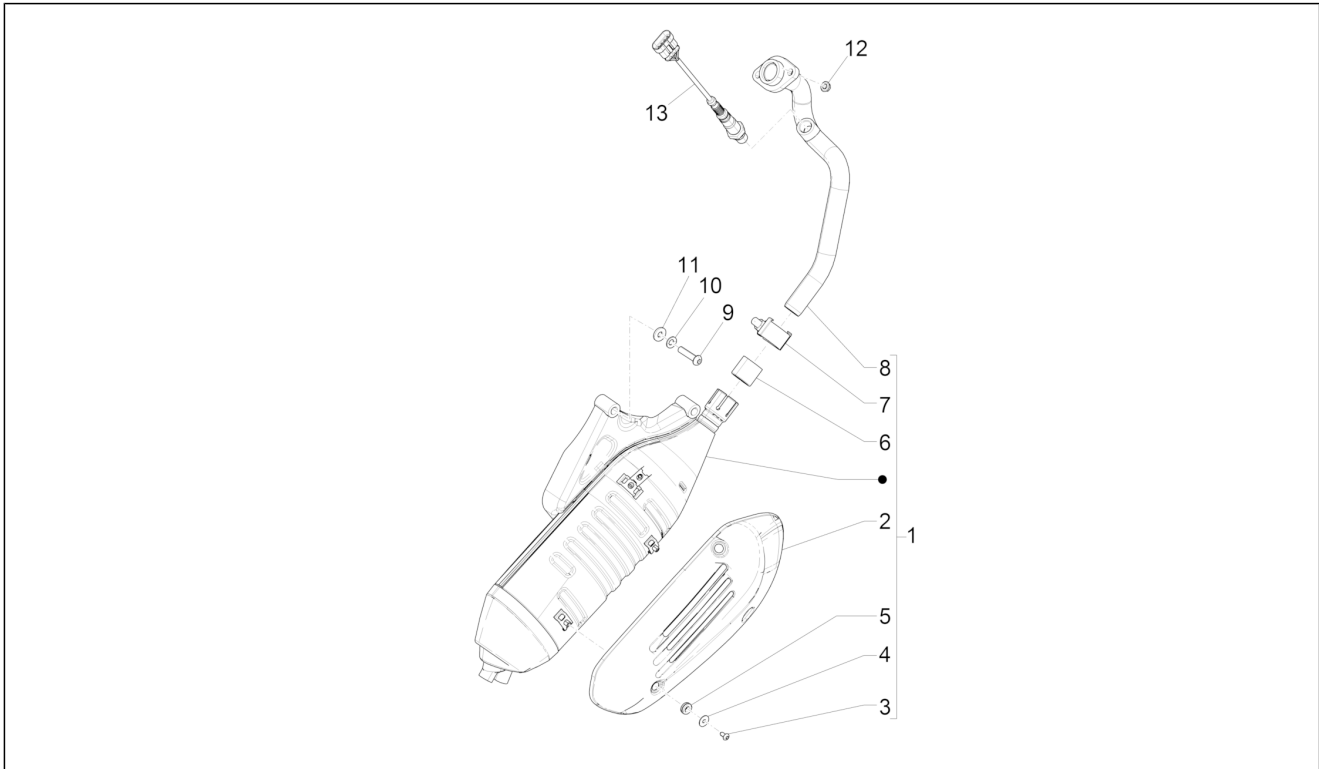

Group	Engine
Code	01.42
Description	Silencer
Service	1

Pos.	Code	Description	Qty	Variants
1	1A0088445	Silencer complete with protection	1	
1	1A0071715	Silencer complete with protection	1	
2	1A007191	Protection	1	
3	842908	screw M5x10	3	
4	844927	Flat washer	3	
5	841782	Rubber spacer	3	
6	1A003106	Graphite bushing	1	
7	1A007168	Hose clamp	1	
7	1A003118	Hose clamp	1	
8	1A006778	Exhaust manifold	1	
9	599208	Hex screw M8x30	3	
10	834187	Spring washer 16x8,2x2,2	3	
11	848452	Flat washer 19,3x8,2x2,5	3	
12	436947	Nut	2	
13	584344	Lamda sensor (L. 325 mm)	1