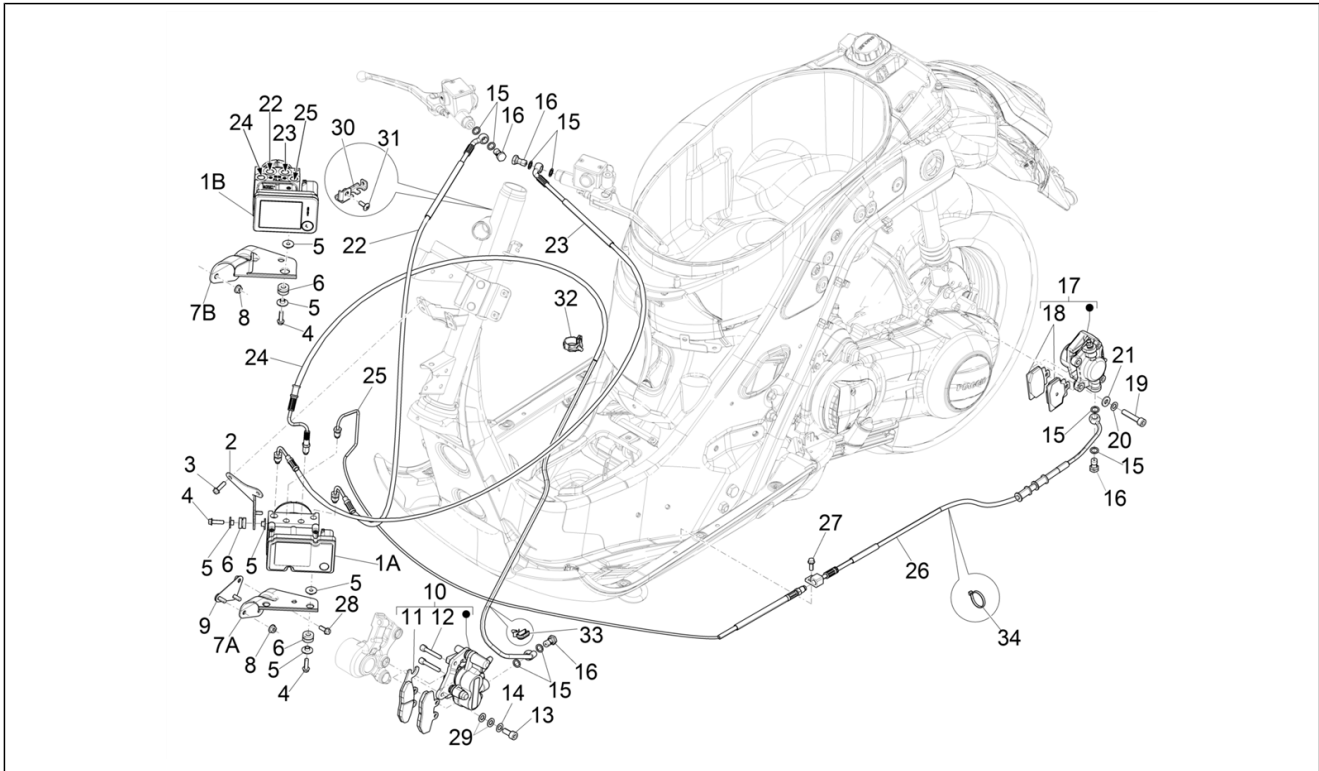

Group	Braking system - Transmissions
Code	05.02
Description	Brakes pipes - Calipers (ABS)
Service	1

Pos.	Code	Description	Qty	Variants
2	1C000266	Support clamp ABS	1	
3	018639	Hex screw M6x20	2	
4	018639	Hex screw M6x20	3	
5	1C000253	Spacer	6	
6	939278	Pad	3	
8	969224	Nut	2	
9	1C002660	Complete bracket	1	
10	CM068320	Front brake caliper	1	
11	668021	Pair of front brake pads	1	
12	666139	Brake supp. plate pin	2	
13	149104	Hex socket screw M8x40	2	
14	709047	Spring washer	2	
15	127927	Gasket	8	
16	1C002059R	Special screw	4	
17	CM074101	Heng Tong brake calliper	1	
18	647161	Rear Brake pads couple.	1	
19	319532	screw	2	
20	709047	Spring washer	2	
21	003058	Flat washer 15x8,4x1,5	2	
22	1C002756	ABS unit right brake pump pipe	1	
22	1C000271	ABS unit right brake pump pipe	1	
23	1C002755	LH brake pump - ABS unit pipe	1	
23	1C000270	LH brake pump - ABS unit pipe	1	
24	1C002761	ABS unit brake pipe - front brake pin	1	
24	1C002321	ABS unit brake pipe - front brake pin	1	
25	1C002749	Rear brake - junction - ABS unit pip	1	
25	1C000630	Rear brake - junction - ABS unit pip	1	
26	1C002323	Rear brake pipe	1