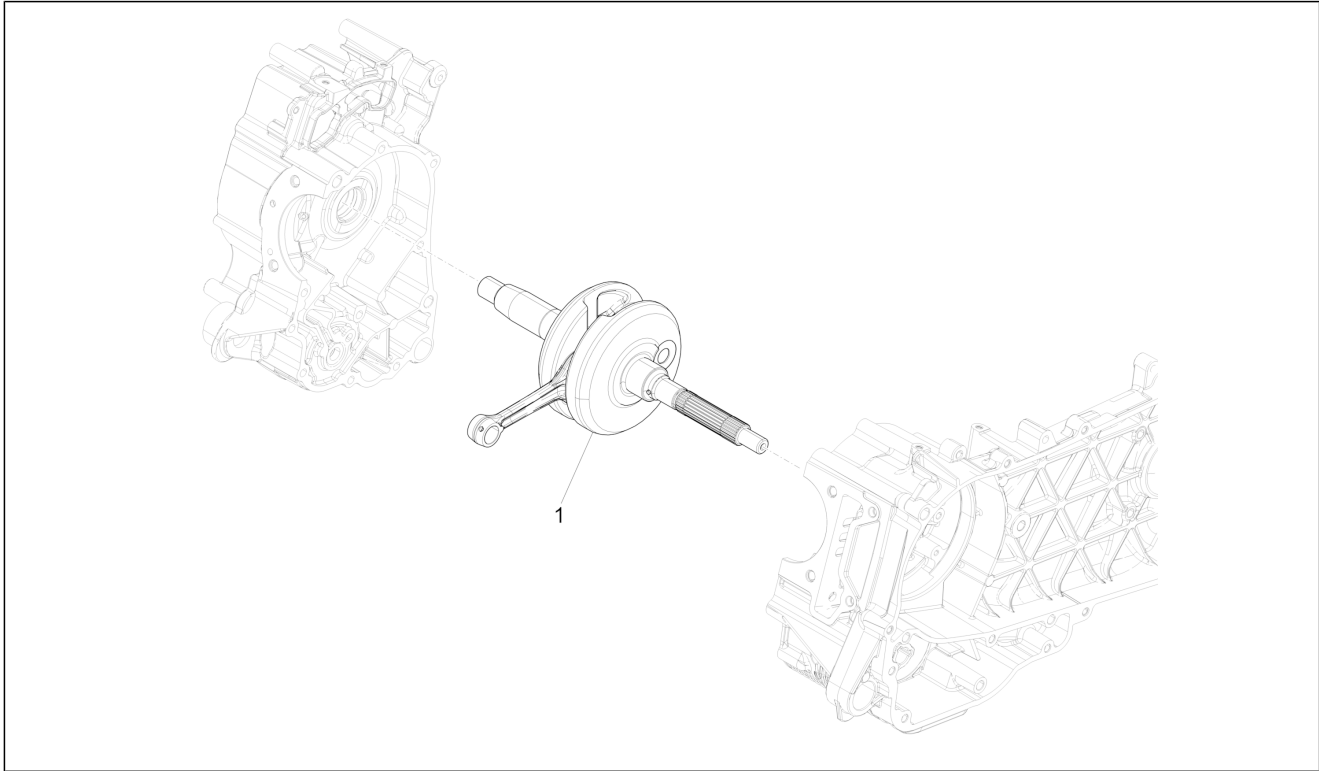

Group	Engine
Code	01.06
Description	Crankshaft
Service	1

Pos.	Code	Description	Qty	Variants
1	1A0027400A	Crankshaft, assy. class 1	1	
1	1A0027400B	Crankshaft, assy. class 2	1