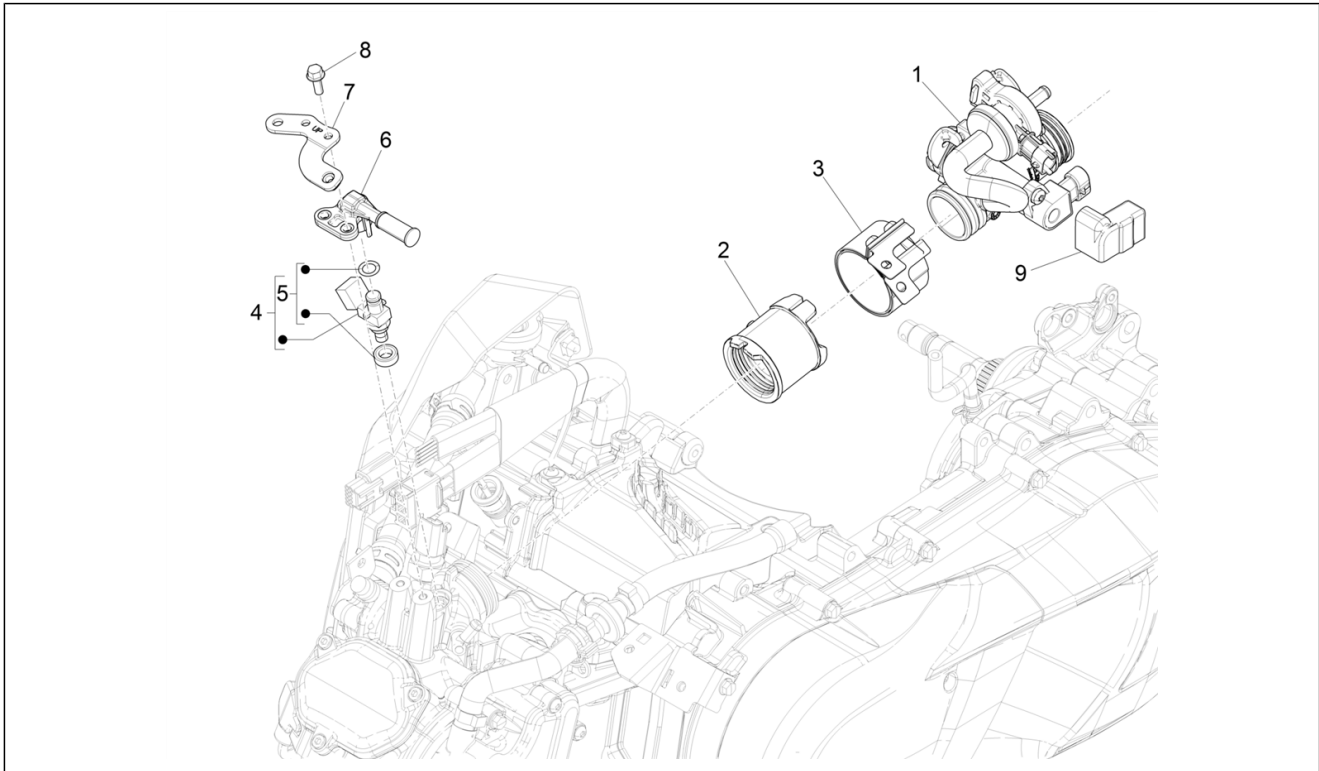

Group	Engine
Code	01.36
Description	Throttle body - Injector - Induction joint
Service	1

Pos.	Code	Description	Qty	Variants
1	1A008379	Throttle body cpl.	1	
2	1A005064	Throttle body hose	1	
3	1A015700	Hose collar	1	
4	1D000698	Injector assy fuel	1	
5	1D001198	Ring kit	1	
6	1A003696	Injector support	1	
7	1A006908	Cable support bracket	1	
8	830061	Screw w/ flange M5x16	2	
9	1A007645	Protective hood	1