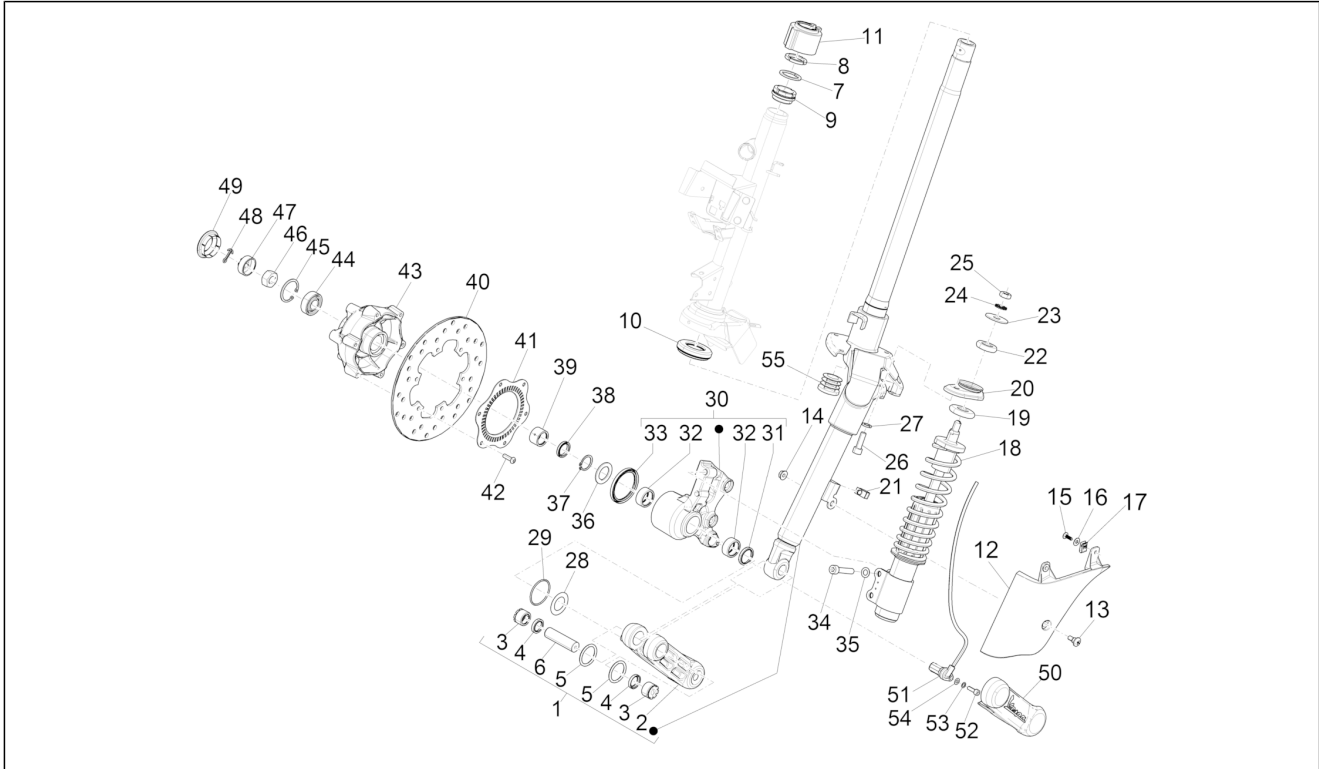

Group	Suspensions - Wheels
Code	04.02
Description	Fork/steering tube - Steering bearing unit
Service	1

Pos.	Code	Description	Qty	Variants
1	1C0025285	Steering tube complete with arm	1	
2	6514825	Suspension arm with I.P.	1	
3	198513	Roller cage	2	
4	119219	Gasket ring	2	
5	006731	Gasket	2	
6	177451	Piston pin	1	
7	650075	Lower steering bearing	1	
8	650693	Upper thrust ring	1	
9	582787	Washer of the steering	1	
10	0111094	Steering tube ring nut	1	
11	582828	Collar	1	
12	1C001153	Front suspension cover	1	
13	CM179301	Screw M6x16	1	
14	288245	Self locking nut M6	1	
15	259349	Screw M4,2x13	2	
16	012528	Washer	2	
17	CM017410	Spring plate	2	
18	56286R	Complete front shock absorber	1	Colour:Grey[770/B] Country:europa[EU] Colour: Blue[279/A] Country:europa[EU] Colour:Beige[513/A] Country:europa[EU] Colour:BLACK[98/A] Country:europa[EU] Colour:Beige[513/A] Country:England[GB] Colour:BLACK[98/A] Country:England[GB] Colour:Grey[770/B] Country:England[GB] Colour: Blue[279/A]