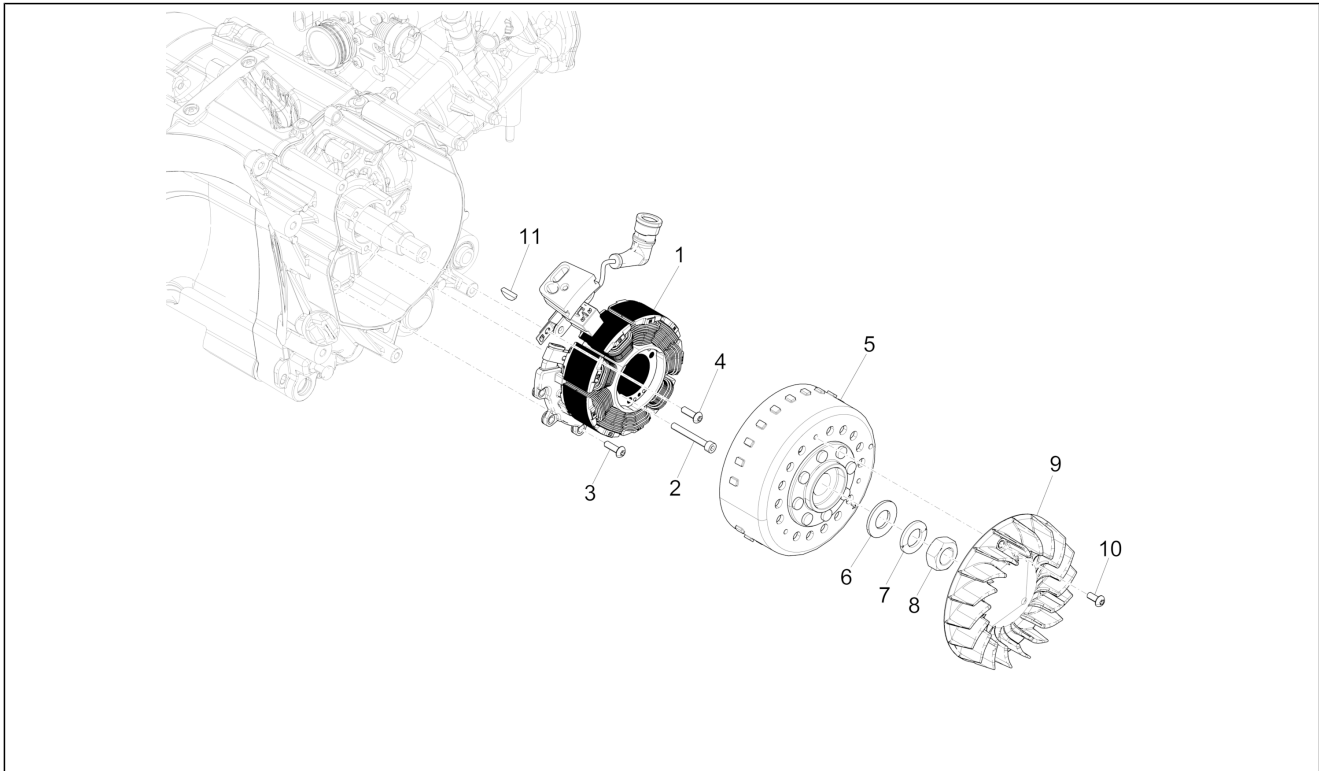

Group	Engine
Code	01.21
Description	Flywheel magneto
Service	1

Pos.	Code	Description	Qty	Variants
1	1A002542	Stator	1	
2	1A005637	Hex socket screw	3	
3	1A003477	Torx Screw	5	
4	1A003477	Torx Screw	2	
5	1A006220	Rotor, assy.	1	
6	1A003712	Flat washer 32x16,1x2.5	1	
7	B018464	Belleville spring	1	
8	B015996	Nut M16x1,25	1	
9	1A007161	Fan	1	
10	1A004975	Torx Screw	3	
11	000097	Transmission key	1