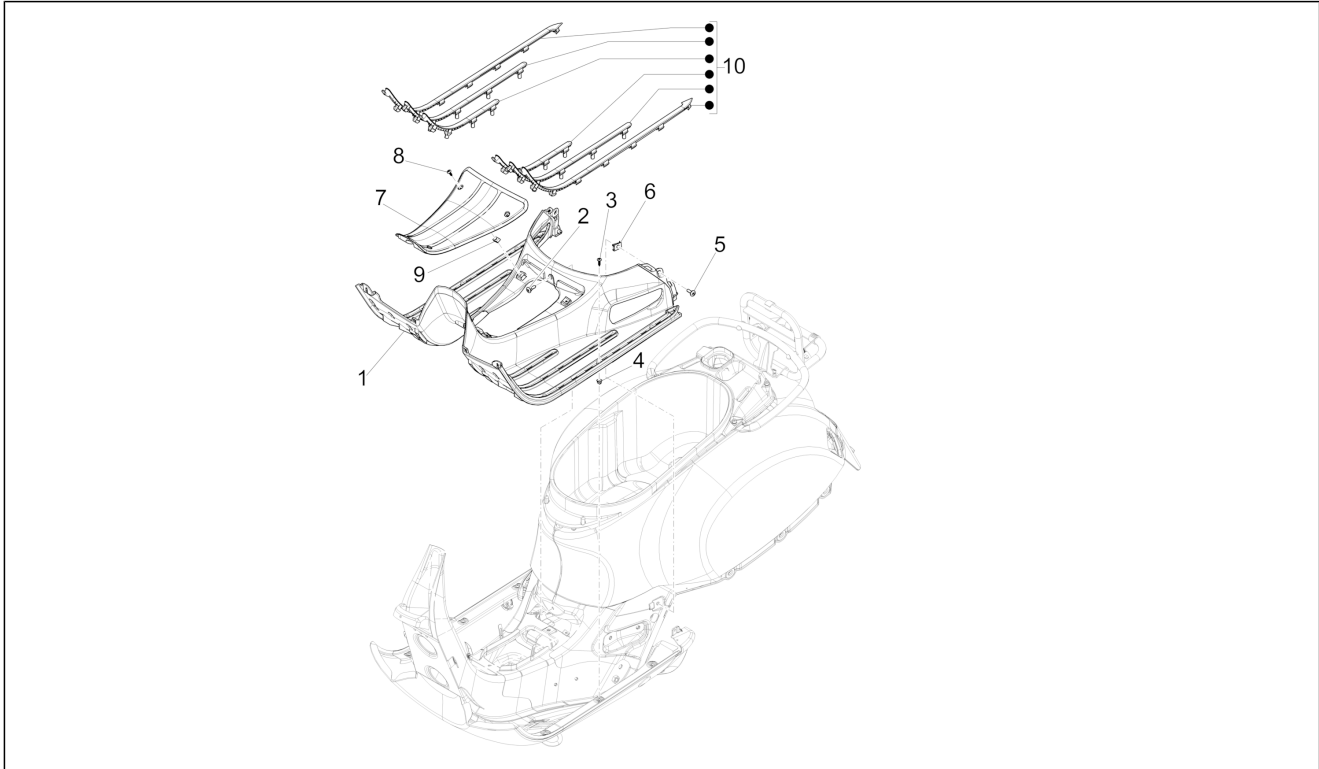

Group	Frame - Plastic parts - Coachwork
Code	02.31
Description	Central cover - Footrests
Service	1

Pos.	Code	Description	Qty	Variants
9	CM017410	Spring plate	4	
10	656648	Kit strips, footboard	1