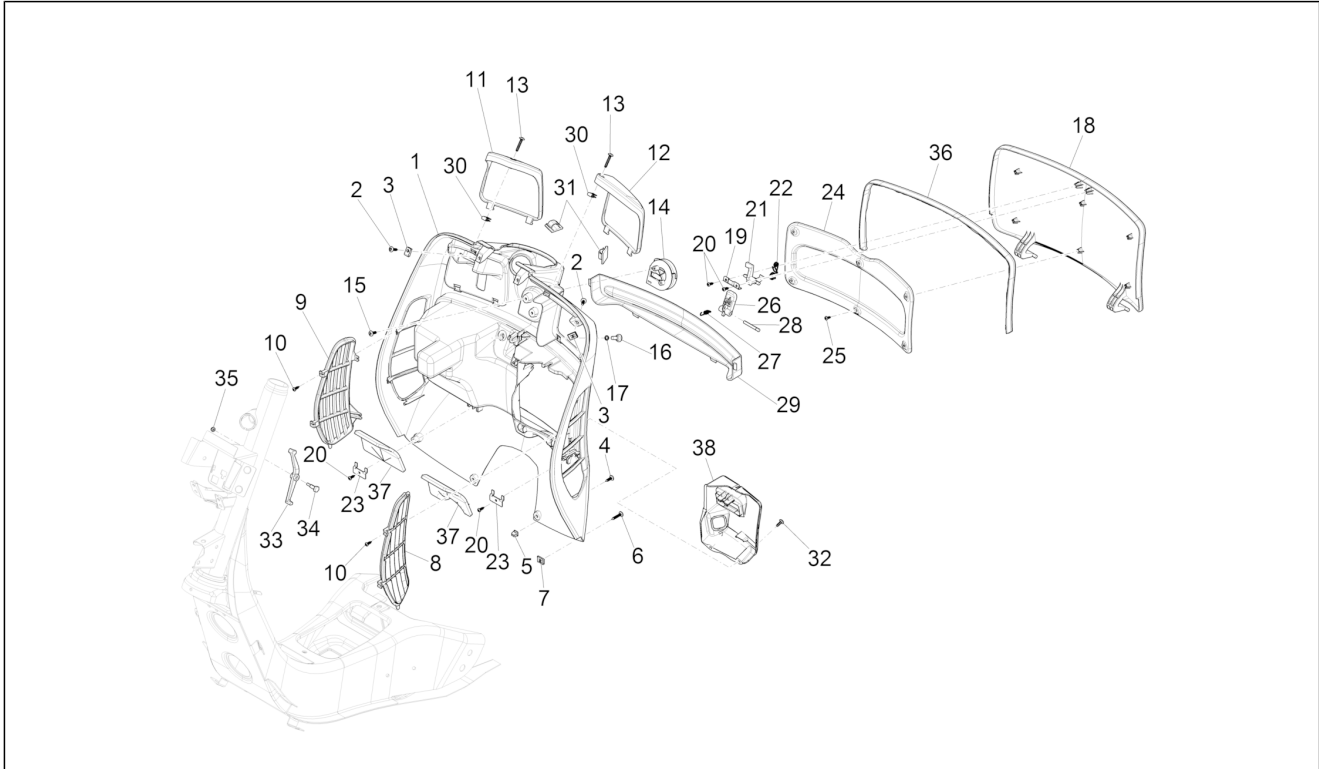

Group	Frame - Plastic parts - Coachwork
Code	02.30
Description	Front glove-box - Knee-guard panel
Service	1

Pos.	Code	Description	Qty	Variants
				Colour: Blue[279/A] Country: europe[EU] Colour: Beige[513/A] Country: europe[EU] Colour: Green[341/A] Country: europe[EU] Colour: BLACK[94] Country: europe[EU] Colour: Dragon Red 894[894] Country: europe[EU] Colour: BLACK[98/A] Country: europe[EU] Colour: Beige[513/A] Country: England[GB] Colour: BLACK[98/A] Country: England[GB] Colour: Grey[770/B] Country: England[GB] Colour: Blue[279/A] Country: England[GB] Colour: White[544] Country: europe[EU]
13	CM178607	Self tapping screw	2	
14	575819	Bag holder hook	1	
15	259349	Screw M4,2x13	2	
16	CM179201	Metric screw M6x22	1	
17	641548	Washer 8,6x6,2x1	1	
18	57717500XN2	Glove compartment door	1	Colour: BLACK[98/A] Country: europe[EU] Colour: BLACK[98/A] Country: England[GB]
18	577175	Glove compartment door, unpainted	1	
18	5771750090	Glove compartment door	1	Colour: BLACK[94] Country: europe[EU]
18	57717500BR	Glove compartment door	1	Colour: White[544]