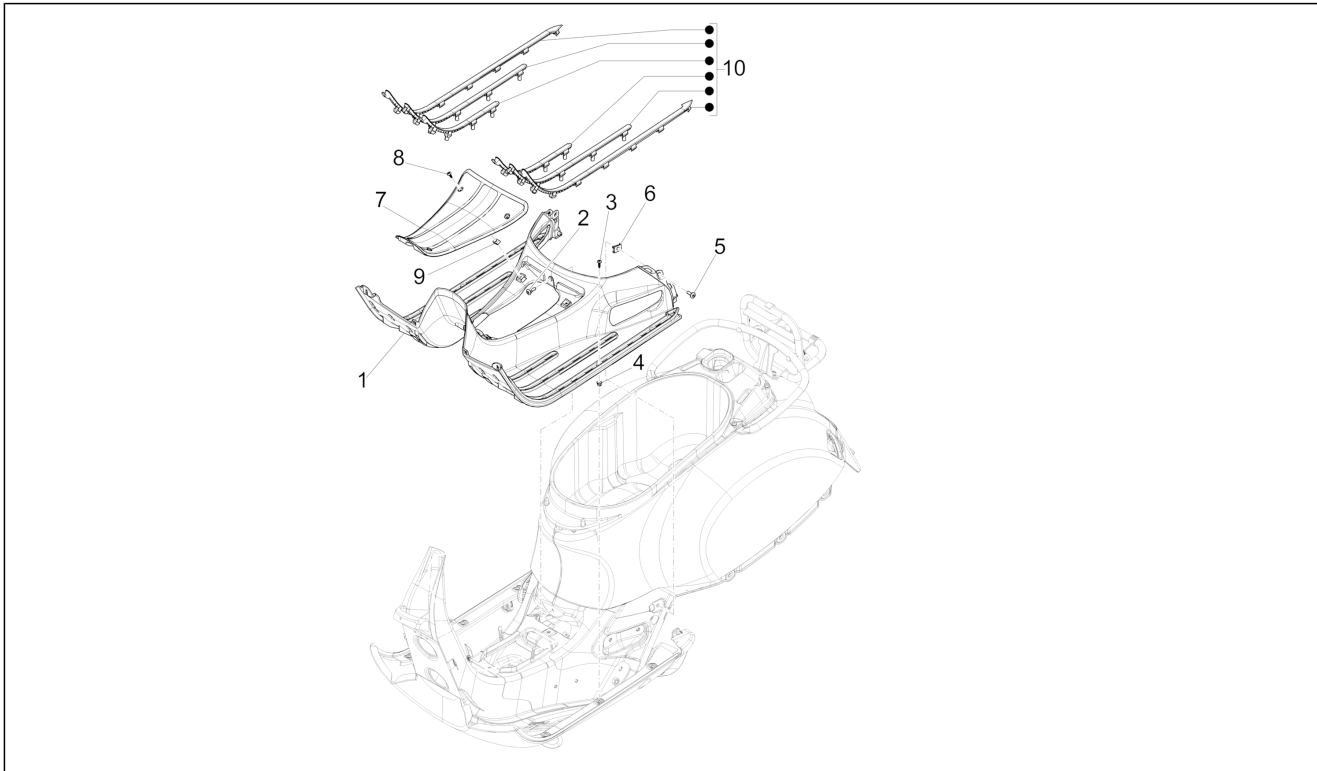

Group	Frame - Plastic parts - Coachwork
Code	02.31
Description	Central cover - Footrests
Service	1

Pos.	Code	Description	Qty	Variants
1	65663700XN2	Painted footrest	1	Colour:BLACK[98/A] Country:europa[EU] Colour:BLACK[98/A] Country:England[GB]
1	6566370090	Painted footrest	1	Colour:BLACK[94] Country:europa[EU]
1	65663700BR	Painted footrest	1	Colour:White[544] Country:europa[EU]
1	65663700HA	Painted footrest	1	Colour:Grey[770/B] Country:europa[EU] Colour:Grey[770/B] Country:England[GB]
1	65663700Q7	Footrest	1	Colour:Beige[513/A] Country:europa[EU] Colour:Beige[513/A] Country:England[GB]
1	65663700R7	Painted footrest	1	Colour:Dragon Red 894[894] Country:europa[EU]
1	65663700T8	Footrest	1	Colour: Blue[279/A] Country:europa[EU] Colour: Blue[279/A] Country:England[GB]
1	65663700VU	Painted footrest	1	Colour:Green[341/A] Country:europa[EU]
1	6566375	Footrest	1	
2	CM179201	Metric screw M6x22	1	
3	CM178604	Self-tap screw	6	
4	157716	Expansion plug	6	
5	CM179302	Metric screw TBC	2	
6	254485	Spring plate M6	2	
7	1B001014	Battery cover	1	
8	CM178601	Self tapping screw D4.2x16	4