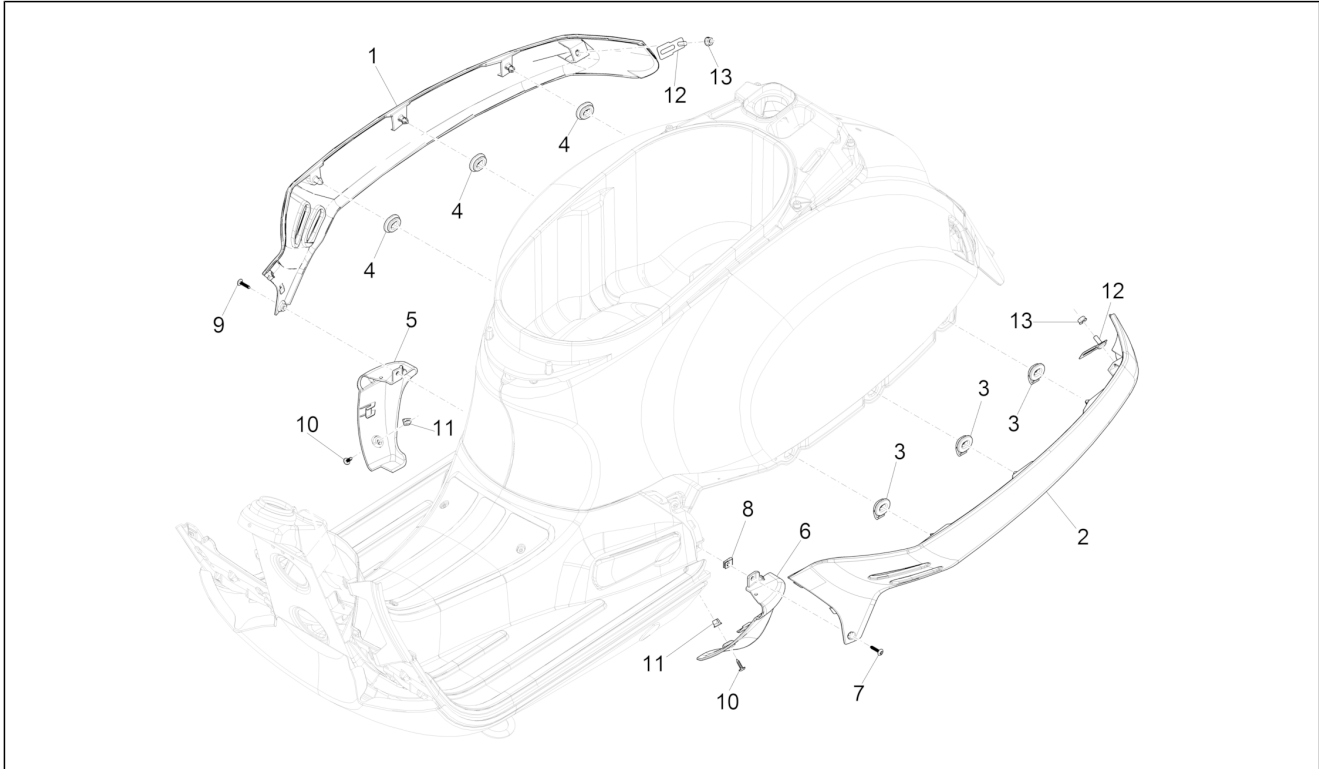

Group	Frame - Plastic parts - Coachwork
Code	02.32
Description	Side cover - Spoiler
Service	1

Pos.	Code	Description	Qty	Variants
				Country:europa[EU]
2	1B003899000HA	Left side cover	1	Colour:Grey[770/B] Country:europa[EU] Colour:Grey[770/B] Country:England[GB]
2	1B003899000Q7	Left side cover	1	Colour:Beige[513/A] Country:europa[EU] Colour:Beige[513/A] Country:England[GB]
2	1B003899000R7	Left side cover	1	Colour:Dragon Red 894[894] Country:europa[EU]
2	1B003899000T8	Left side cover	1	Colour: Blue[279/A] Country:europa[EU] Colour: Blue[279/A] Country:England[GB]
2	1B003899000VU	Left side cover	1	Colour:Green[341/A] Country:europa[EU]
3	1B003782	Rubber pad	3	
4	1B000888	Pad	3	
5	1B003904000XN2	Spoiler right terminal	1	Colour:BLACK[98/A] Country:europa[EU] Colour:BLACK[98/A] Country:England[GB]
5	1B003904	Spoiler right terminal raw (unpainted)	1	
5	1B00390400090	Spoiler right terminal	1	Colour:BLACK[94] Country:europa[EU]
5	1B003904000BR	Spoiler right terminal	1	Colour:White[544] Country:europa[EU]
5	1B003904000HA	Spoiler right terminal	1	Colour:Grey[770/B] Country:europa[EU] Colour:Grey[770/B] Country:England[GB]
5	1B003904000Q7	Spoiler right terminal	1	Colour:Beige[513/A]