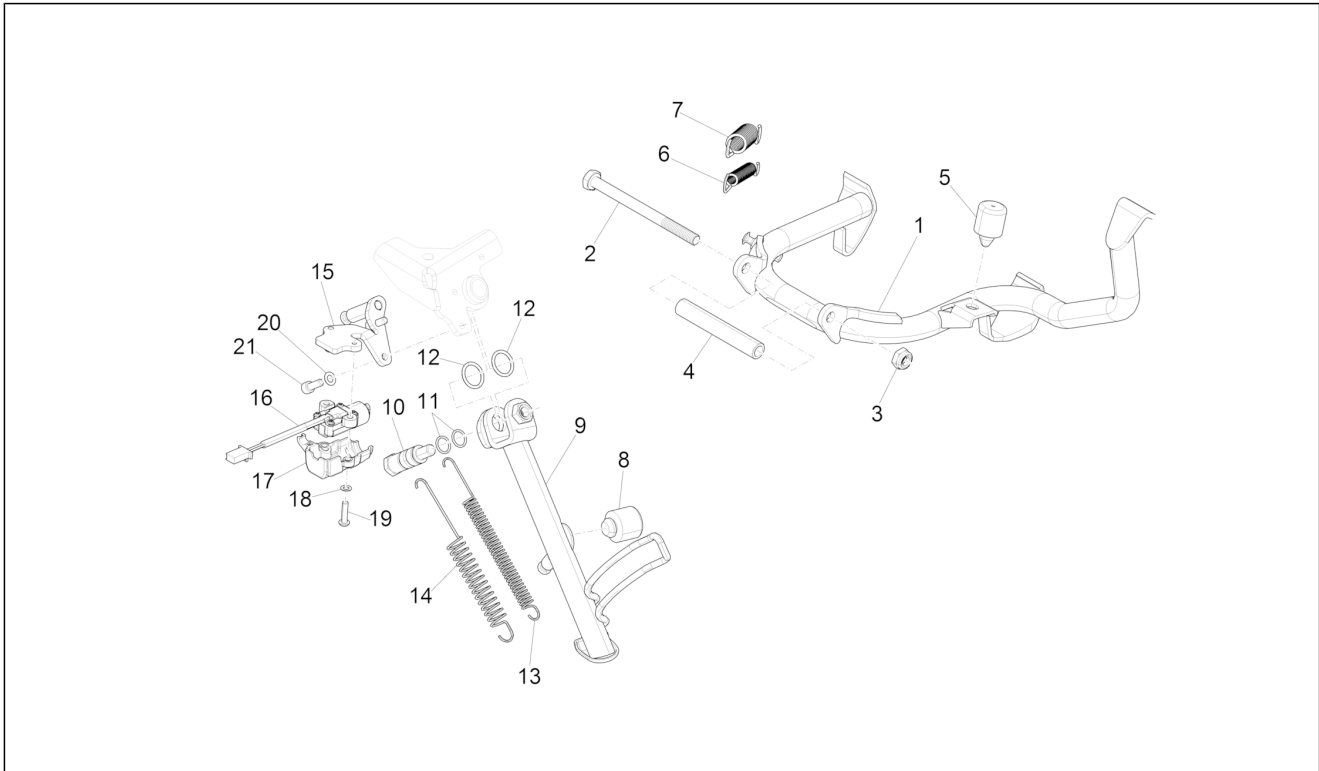

<b>Group</b>	Frame - Plastic parts - Coachwork
<b>Code</b>	02.25
<b>Description</b>	Stand/s
<b>Service</b>	1

Pos.	Code	Description	Qty	Variants
1	1C002884	Complete centre stand	1	
2	030115	Hex screw M10x130	1	
3	002440	Self locking nut M10	1	
4	1C001867	Spacer	1	
5	1C002702	Pad	1	
6	582850	Internal lateral stand spring	1	
7	582851	Lateral stand spring	1	
8	967351	Pad	1	
9	1C000370	Side Stand with i.p.	1	
10	1C000384	Stand pin	1	
11	434947	O-ring 12,42x1	2	
12	191189	Gasket	2	
13	599561	Spring	1	
14	295789	Spring	1	
15	1C000368	Support bracket sensor	1	
16	642559	Lateral stand switch	1	
17	1C000518	Guard	1	
18	016343	Washer	2	
19	B016808	Torx Screw M5x20	2	
20	006976	Spring washer 12x6,4x0,5	2	
21	709099	Hex socket screw M6x16	2	