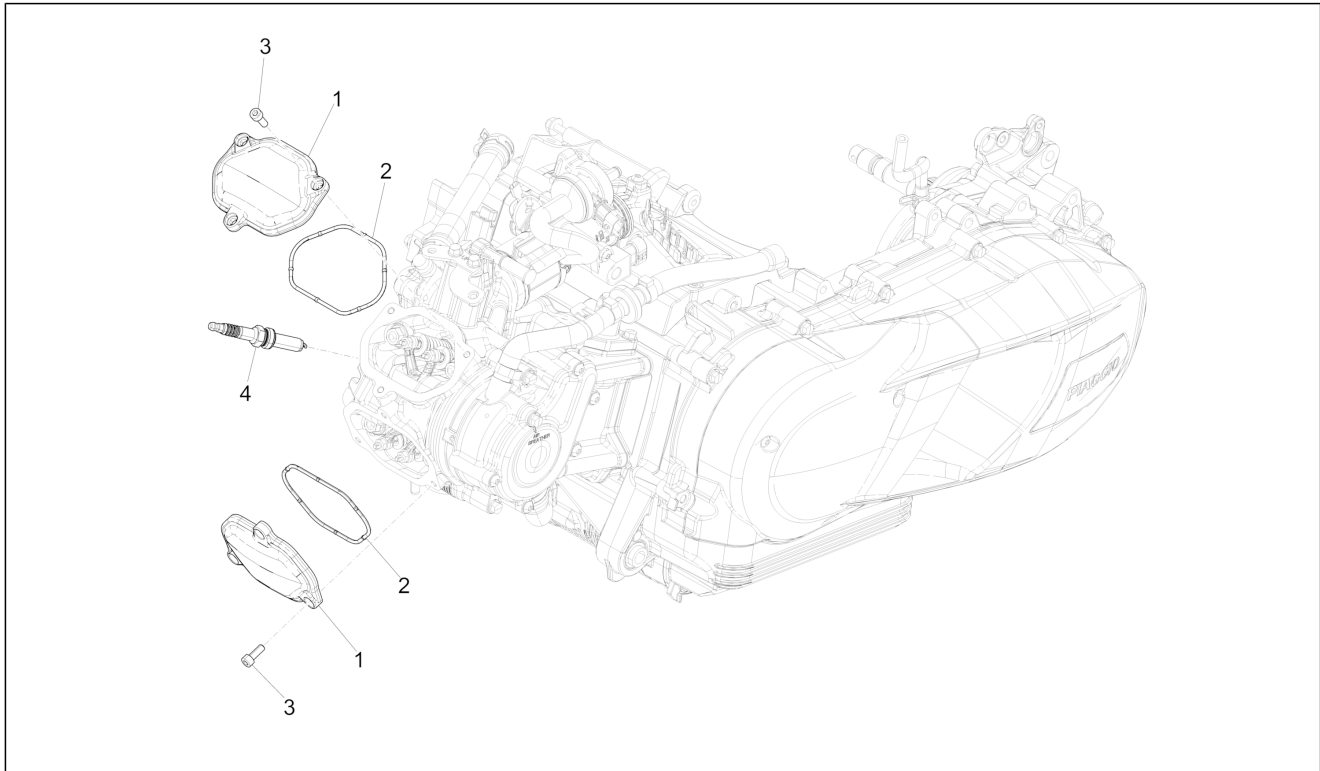

Group	Engine
Code	01.12
Description	Cylinder head cover
Service	1

Pos.	Code	Description	Qty	Variants
1	1A001855	Head cover	2	
2	1A001880	Head cover gasket	2	
3	1A001942	Hex socket screw	6	
4	1D001003	Spark plug	1