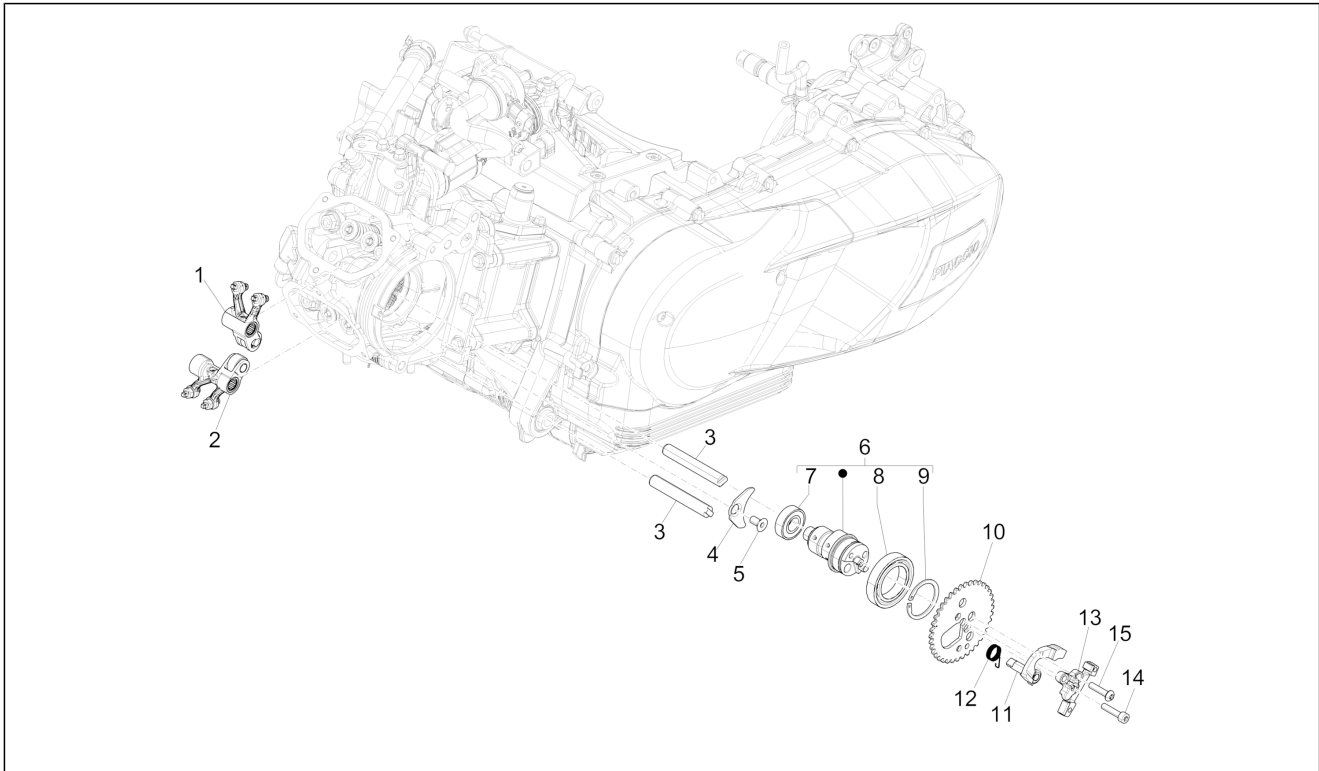

Group	Engine
Code	01.11
Description	Rocking levers support unit
Service	1

Pos.	Code	Description	Qty	Variants
1	1A002807	Complete intake side rocker	1	
2	1A002809	Complete exhaust side rocker	1	
3	1A004376	Rocker arms axis	2	
4	1A004332	Camshaft plate	1	
5	831320	Screw	1	
6	1A0041230A	Camshaft cpl. "A"	1	
6	1A0041230B	Camshaft cpl. "B"	1	
7	B017362	Radial bearing	1	
8	879541	Radial bearing	1	
9	1A004144	Circlip	1	
10	1A004147	Timing system gear	1	
11	CM2773015	Decompressor counter weight "A"	1	
11	CM2773025	Decompressor counter weight "B"	1	
12	1A006039	Decompression spring	1	
13	1A003476	Driving support	1	
14	1A004149	Special cap screw torx	2	
15	1A004148	Torx Screw	1