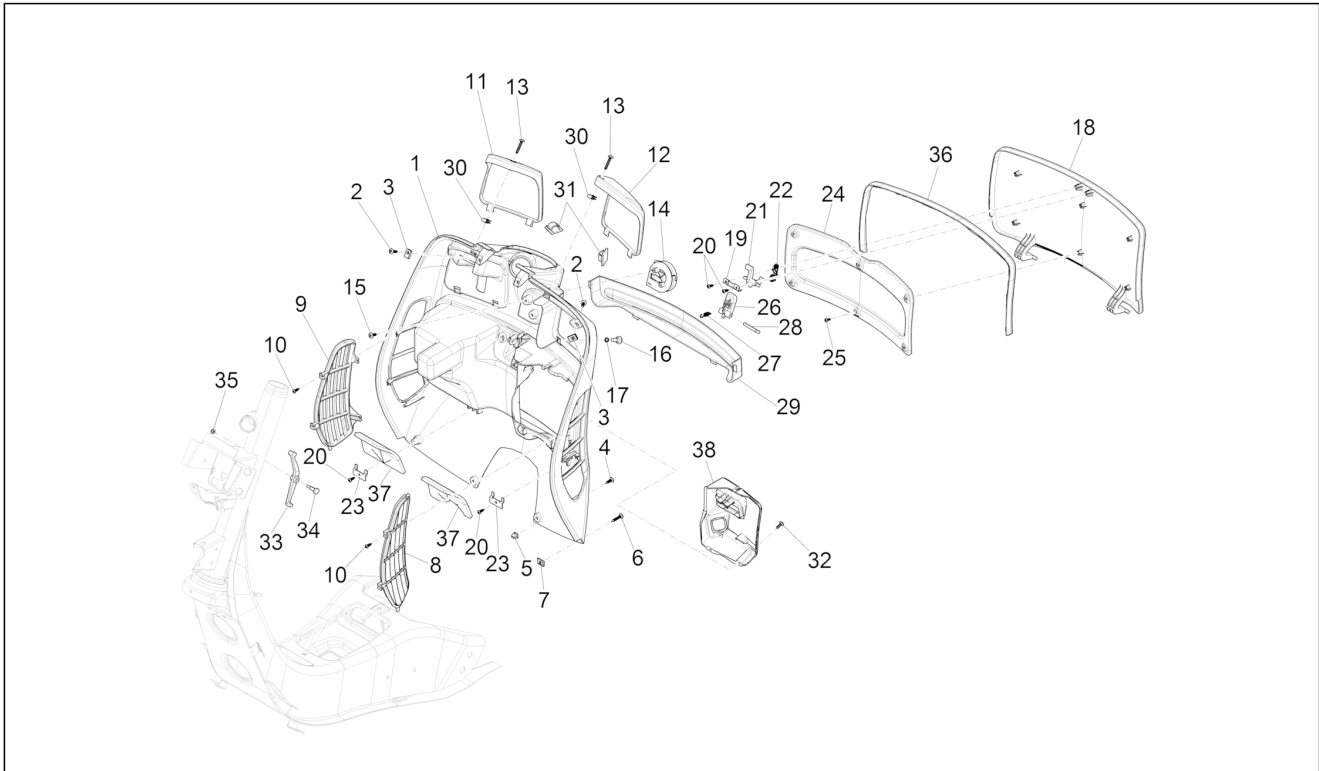

Group	Frame - Plastic parts - Coachwork
Code	02.30
Description	Front glove-box - Knee-guard panel
Service	1

Pos.	Code	Description	Qty	Variants
1	1B003348000XN2	Painted front top box	1	Colour:BLACK[98/A] Country:europe[EU] Colour:BLACK[98/A] Country:England[GB]
1	1B003348	Front glove comp.	1	
1	1B00334800090	Painted front top box	1	Colour:BLACK[94] Country:europe[EU]
1	1B003348000BR	Painted front top box	1	Colour:White[544] Country:europe[EU]
1	1B003348000HA	Painted front top box	1	Colour:Grey[770/B] Country:europe[EU] Colour:Grey[770/B] Country:England[GB]
1	1B003348000Q7	Painted front top box	1	Colour:Beige[513/A] Country:europe[EU] Colour:Beige[513/A] Country:England[GB]
1	1B003348000R7	Painted front top box	1	Colour:Dragon Red 894[894] Country:europe[EU]
1	1B003348000T8	Painted front top box	1	Colour: Blue[279/A] Country:europe[EU] Colour: Blue[279/A] Country:England[GB]
1	1B003348000VU	Painted front top box	1	Colour:Green[341/A] Country:europe[EU]
2	CM178604	Self-tap screw	4	
3	CM017408	Plate	2	
4	CM178601	Self tapping screw D4.2x16	2	
5	199190	Expansion plug	2	
6	CM178610	Self-tapping screw	2	
7	CM017410	Spring plate	4	
8	577856000C	Net panel (I)	1	Colour:Grey[770/B]