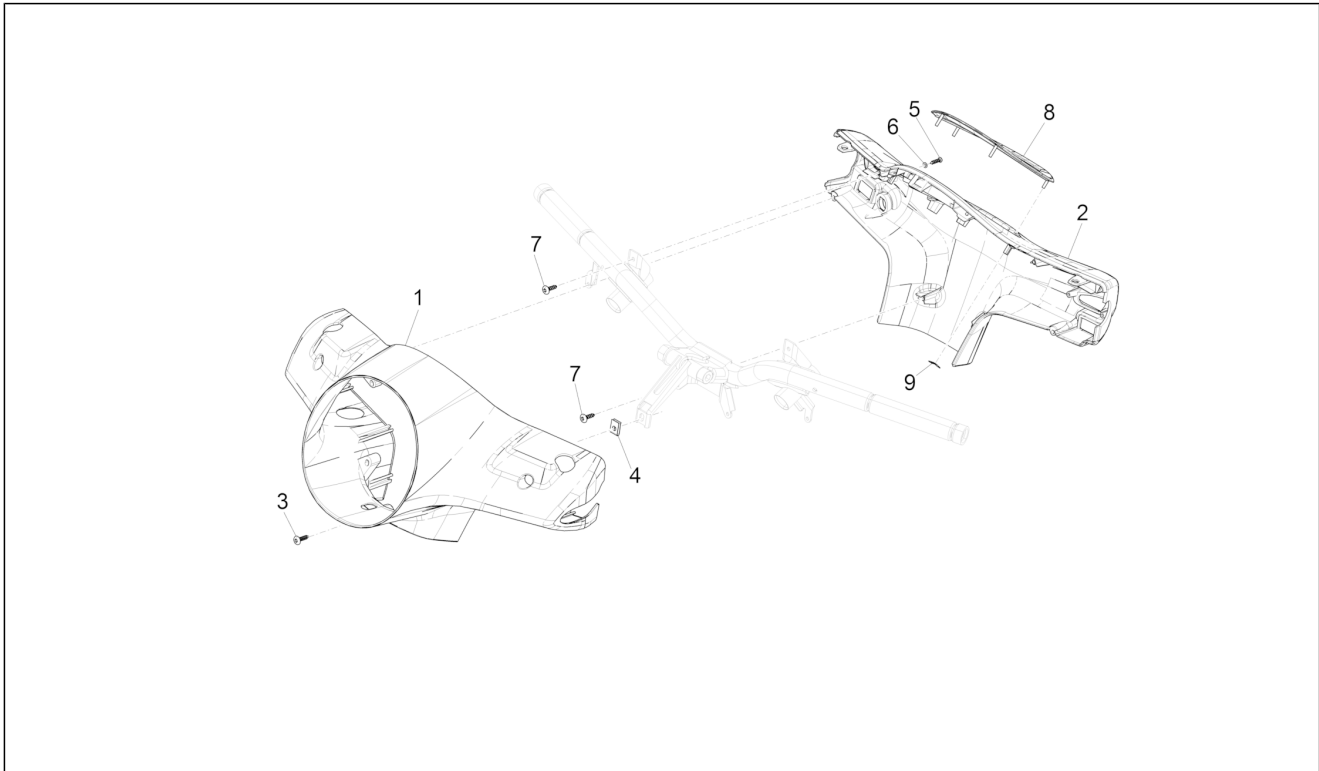

Group	Handlebars/Steering
Code	03.01
Description	Handlebars coverages
Service	1

Pos.	Code	Description	Qty	Variants
				Country:europa[EU]
2	1B003526000HA	Rear handlebars cover	1	Colour:Grey[770/B] Country:europa[EU] Colour:Grey[770/B] Country:England[GB]
2	1B003526000Q7	Rear handlebars cover	1	Colour:Beige[513/A] Country:europa[EU] Colour:Beige[513/A] Country:England[GB]
2	1B003526000R7	Rear handlebars cover	1	Colour:Dragon Red 894[894] Country:europa[EU]
2	1B003526000T8	Rear handlebars cover	1	Colour: Blue[279/A] Country:europa[EU] Colour: Blue[279/A] Country:England[GB]
2	1B003526000VU	Rear handlebars cover	1	Colour:Green[341/A] Country:europa[EU]
3	CM178604	Self-tap screw	1	
4	CM017409	Spring plate	1	
5	294678	Self tapping screw 3.5x16	2	
6	003053	Washer	2	
7	CM180701	Self tapping screw D4x16	4	
8	1B001096	Instrument panel frame	1	
9	008108	Spring plate	4