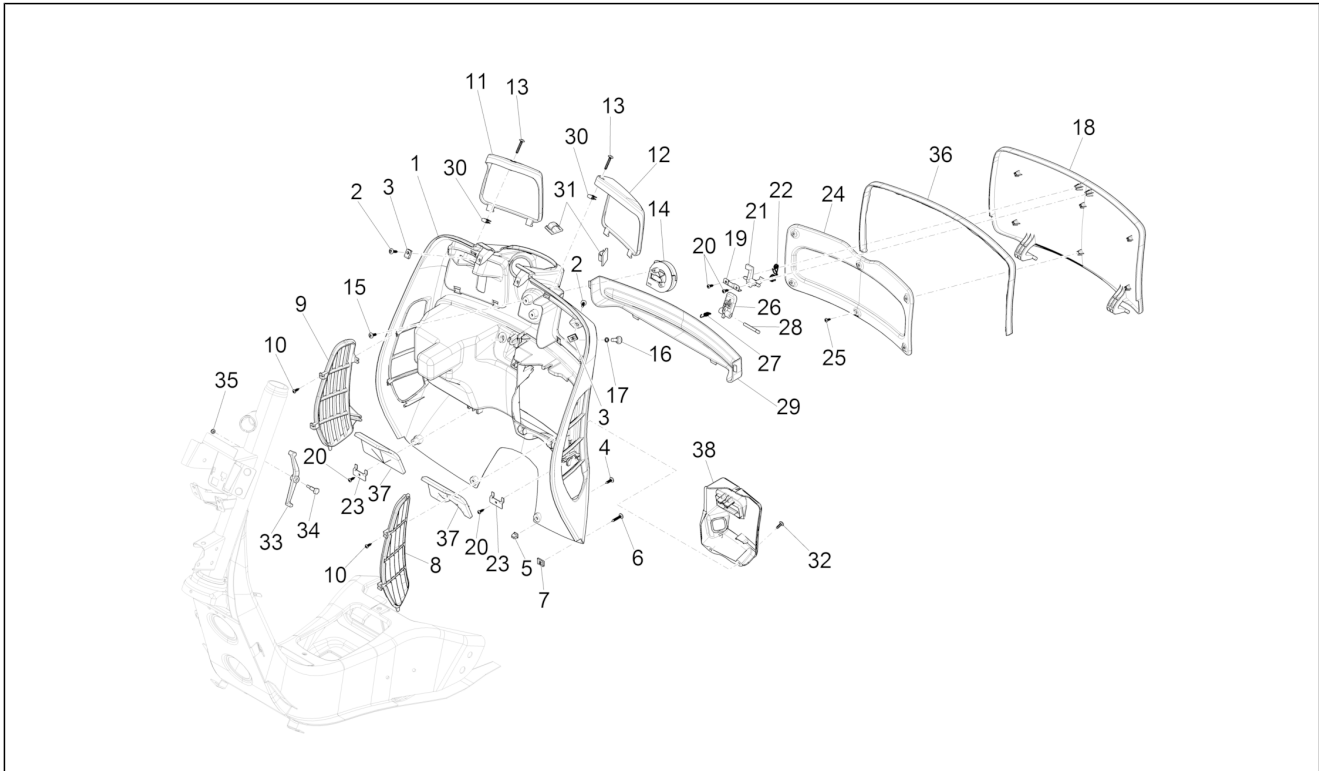

Group	Frame - Plastic parts - Coachwork
Code	02.30
Description	Front glove-box - Knee-guard panel
Service	1

Pos.	Code	Description	Qty	Variants
				Country:europa[EU]
18	57717500HA	Glove compartment door	1	Colour:Grey[770/B] Country:europa[EU] Colour:Grey[770/B] Country:England[GB]
18	57717500Q7	Glove compartment door	1	Colour:Beige[513/A] Country:europa[EU] Colour:Beige[513/A] Country:England[GB]
18	57717500R7	Glove compartment door	1	Colour:Dragon Red 894[894] Country:europa[EU]
18	57717500T8	Glove compartment door	1	Colour: Blue[279/A] Country:europa[EU] Colour: Blue[279/A] Country:England[GB]
18	57717500VU	Glove compartment door	1	Colour:Green[341/A] Country:europa[EU]
19	252420	Square	1	
20	268596	Plug screw	4	
21	575607	Pawl	1	
22	577005	Spring	1	
23	257614	Door fixing bracket	2	
24	577468	Counter flap	1	
25	297498	Self tapping screw	3	
26	577861	Lever	1	
27	577399	Spring	1	
28	577400	Pin	1	
29	577447	Rim	1	
30	CM017406	Plate	2	
31	577594	Spring clamp	2	
32	CM178603	Self tapping screw D4.2x13	2