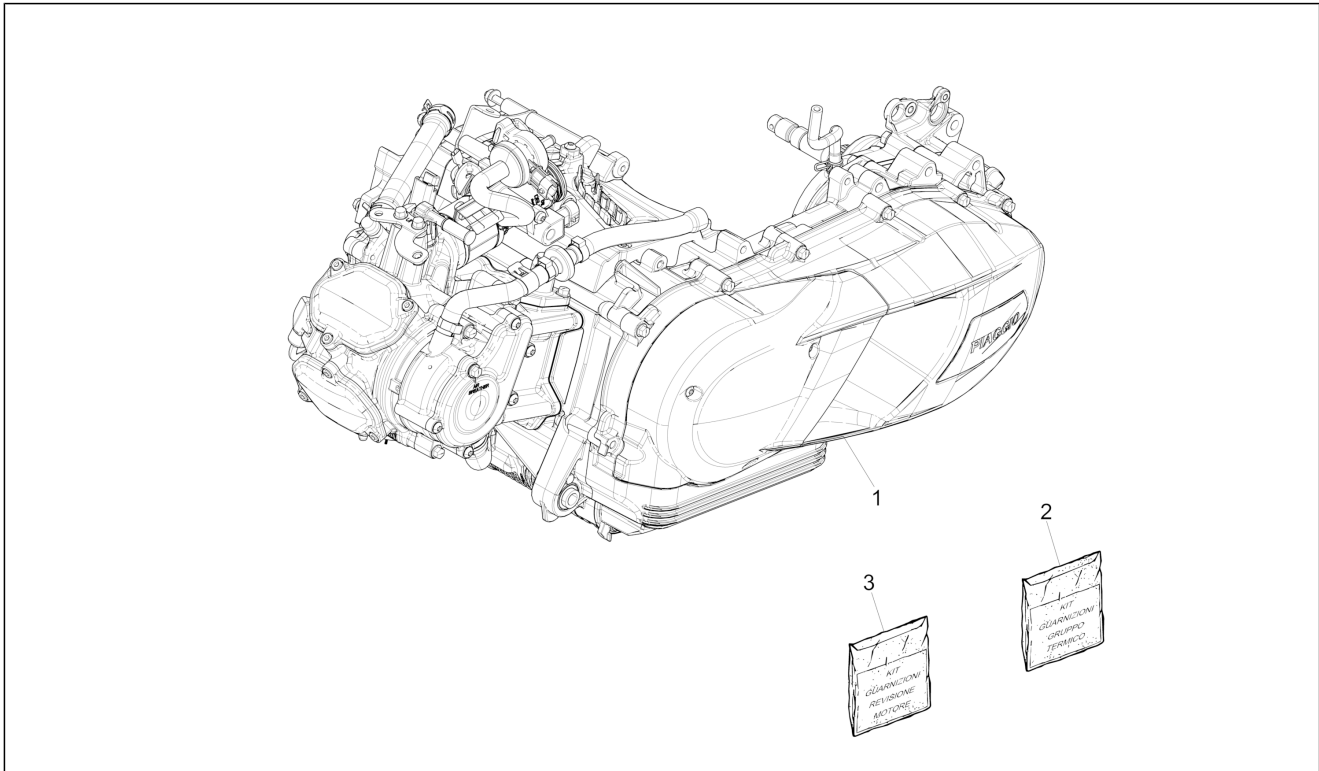

Group	Engine
Code	01.02
Description	Engine, assembly
Service	1

Pos.	Code	Description	Qty	Variants
1	1U0002345	Engine 150 4T 3V E4 ie	1	
2	1R000315	Cylinder gasket kit	1	
3	1R000316	Gaskets kit	1