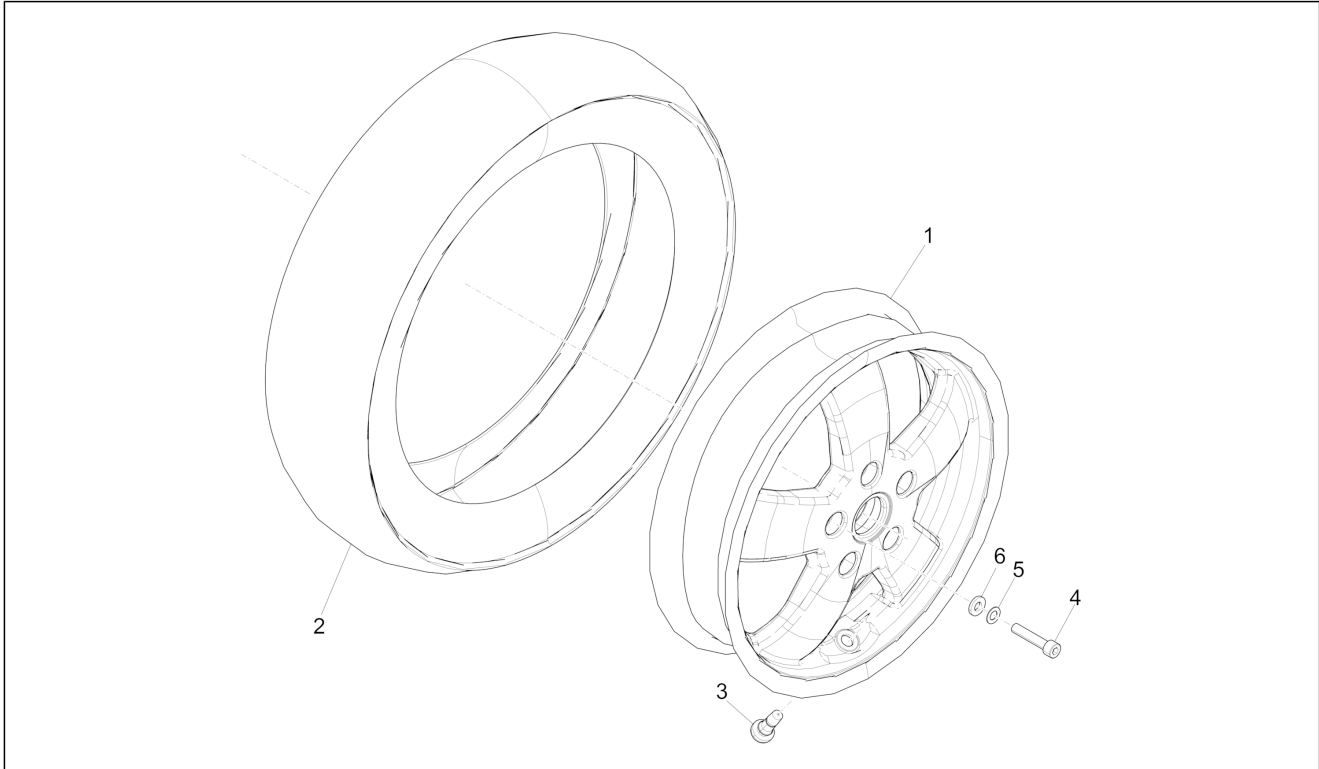

Group	Suspensions - Wheels
Code	04.11
Description	Front wheel
Service	1

Pos.	Code	Description	Qty	Variants
1	1C000781	Wheel 3.00x12"	1	Colour:Grey[770/B] Country:europa[EU] Colour: Blue[279/A] Country:europa[EU] Colour:Beige[513/A] Country:europa[EU] Colour:BLACK[98/A] Country:europa[EU] Colour:Beige[513/A] Country:England[GB] Colour:BLACK[98/A] Country:England[GB] Colour:Grey[770/B] Country:England[GB] Colour: Blue[279/A] Country:England[GB]
1	1C000782	Wheel 3.00x12"	1	Colour:BLACK[94] Country:europa[EU] Colour:White[544] Country:europa[EU] Colour:Dragon Red 894[894] Country:europa[EU] Colour:Green[341/A] Country:europa[EU]
2	1C000742	Michelin 120/70-12" tyre	1	
2	1C000803	120/70-12" Sava	1	
3	597679	Tubeless valve	1	
4	149104	Hex socket screw M8x40	5	
5	709047	Spring washer	5	
6	828961	Flat washer 8,2x17x2,5	5