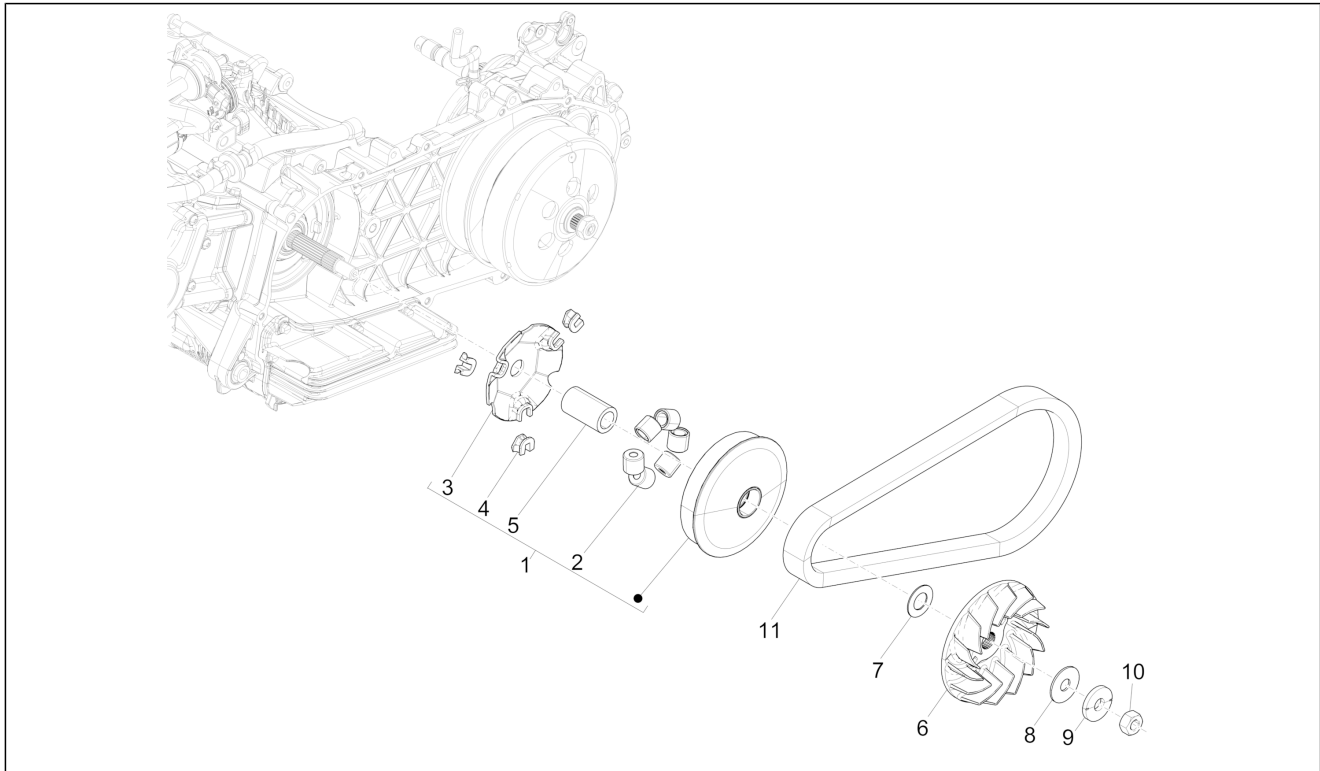

Group	Engine
Code	01.13
Description	Driving pulley
Service	1

Pos.	Code	Description	Qty	Variants
1	CM257706	Complete roller housing	1	
2	1A001380	roller complete	6	
3	485710	Roller contrast	1	
4	B017219	Sliding block	3	
5	483889	Spacer	1	
6	876921	Fixed driving half pulley	1	
7	1A007071	Flat washer	1	
8	840533	Flat washer 12.1x36x2	1	
9	880950	Belleville spring	1	
10	486324	Nut M12x1.25	1	
11	1A002006	V-belt	1