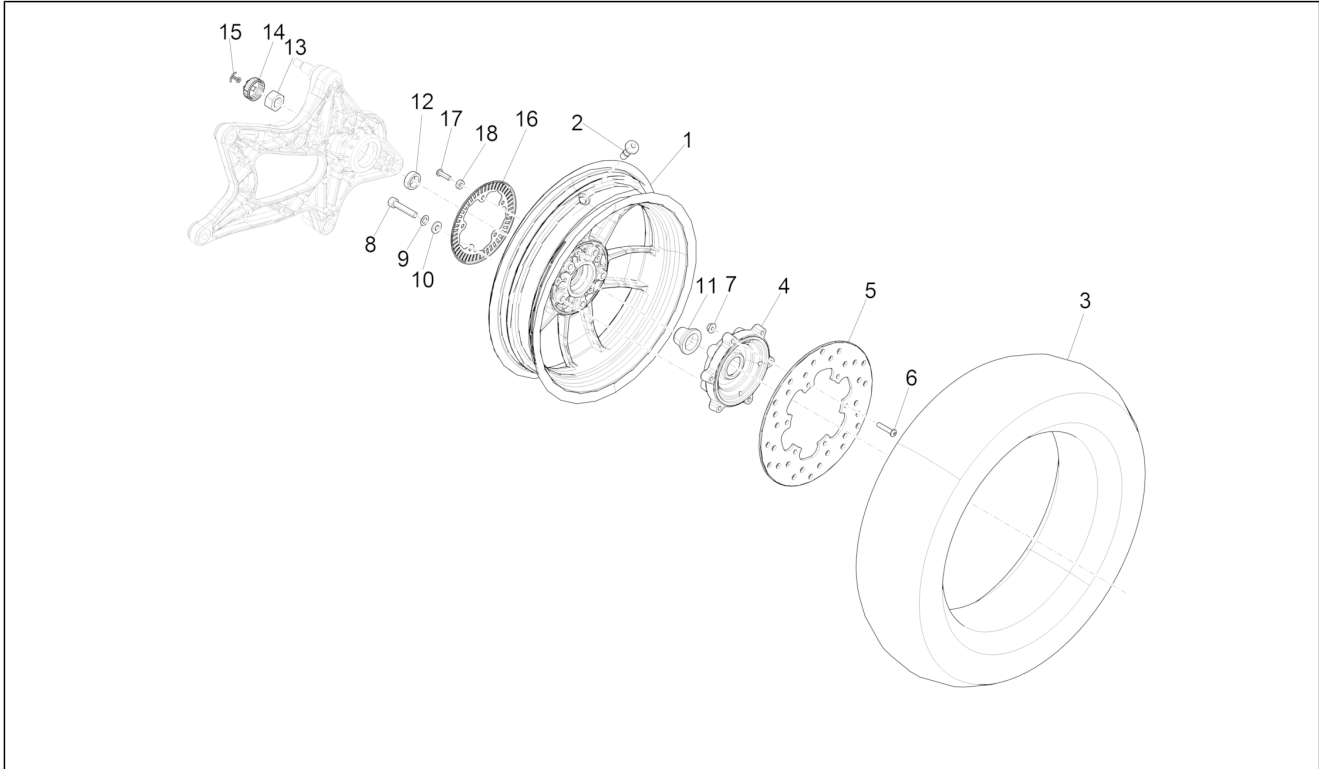

Group	Suspensions - Wheels
Code	04.12
Description	Rear wheel
Service	1

Pos.	Code	Description	Qty	Variants
1	1C001040	Rear wheel 3.00x12"	1	Colour:Grey[770/B] Country:europa[EU] Colour: Blue[279/A] Country:europa[EU] Colour:Beige[513/A] Country:europa[EU] Colour:BLACK[98/A] Country:europa[EU] Colour:Beige[513/A] Country:England[GB] Colour:BLACK[98/A] Country:England[GB] Colour:Grey[770/B] Country:England[GB] Colour: Blue[279/A] Country:England[GB]
1	1C001078	Wheel 3.00x12"	1	Colour:BLACK[94] Country:europa[EU] Colour:White[544] Country:europa[EU] Colour:Dragon Red 894[894] Country:europa[EU] Colour:Green[341/A] Country:europa[EU]
2	597679	Tubeless valve	1	
3	1C000743	Tyre 130/70-12" Michelin	1	
3	1C000798	Tyre (Sava) 130/70-12"	1	
4	598715	Rear wheel hub	1	
5	56484R	Brake disc	1	
6	597564	screw	6	
7	597565	Self locking nut	6	
8	149104	Hex socket screw M8x40	5	
9	709047	Spring washer	5	
10	828961	Flat washer 8,2x17x2,5	5