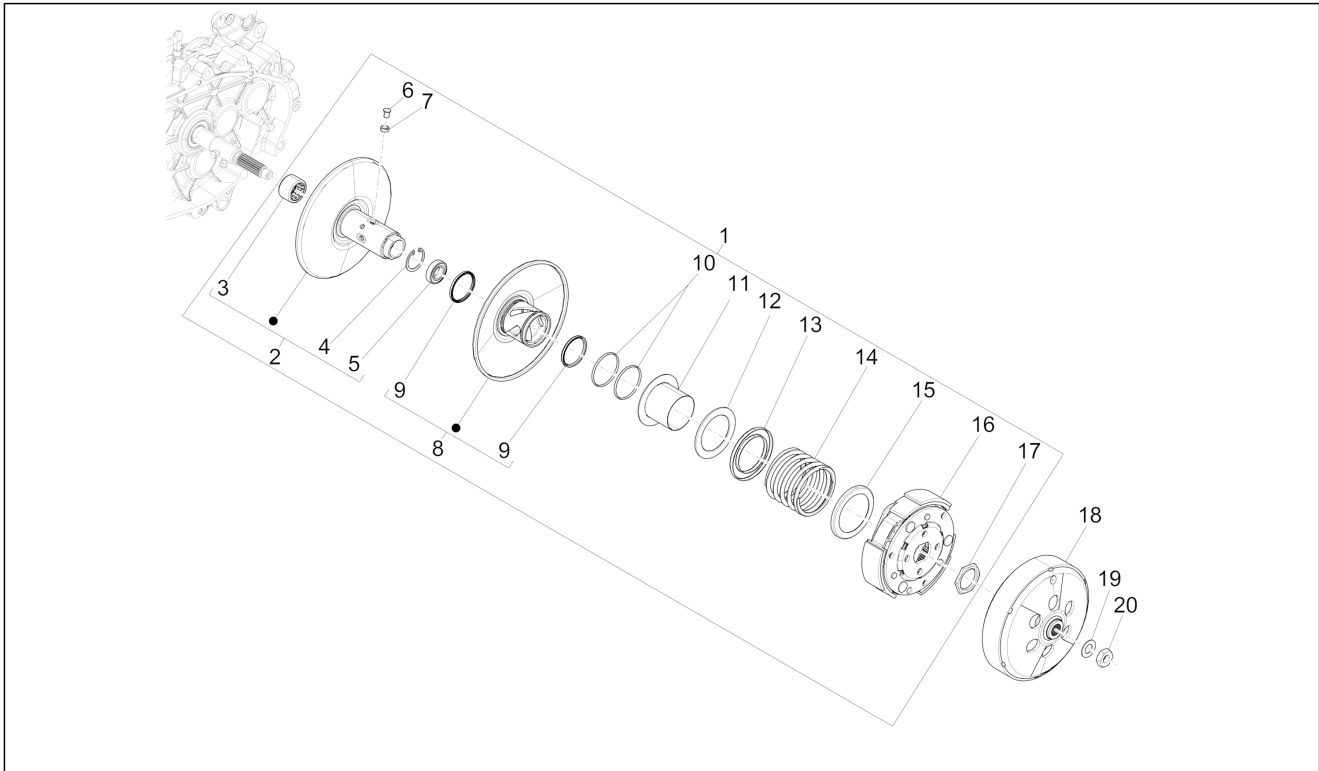

Group	Engine
Code	01.14
Description	Driven pulley
Service	1

Pos.	Code	Description	Qty	Variants
1	CM275204	Driven pulley complete with clutch	1	
2	1A007072	Fixed driven half pulley	1	
3	006628	Snap ring	1	
4	82518R	Roller cage 20x29x18	1	
5	1A002689	Radial ball bearing	1	
6	B014466	Pin	4	
7	431091	Roller	4	
8	1A003430	Adjustable pulley, half	1	
9	289950	Gasket ring	2	
10	289840	Gasket	2	
11	1A002035	Pulley side cap	1	
12	1A002038	Plastic washer	1	
13	1A002036	Spring seat	1	
14	1A003435	Variator spring	1	
15	1A002037	Clutch side cap	1	
16	CM167205	Complete centrifugal clutch assembly	1	
17	289955	Ring nut	1	
18	1A003724	Complete clutch drum	1	
19	274246	Flat washer 22x12,1x1	1	
20	B016992	Nut	1