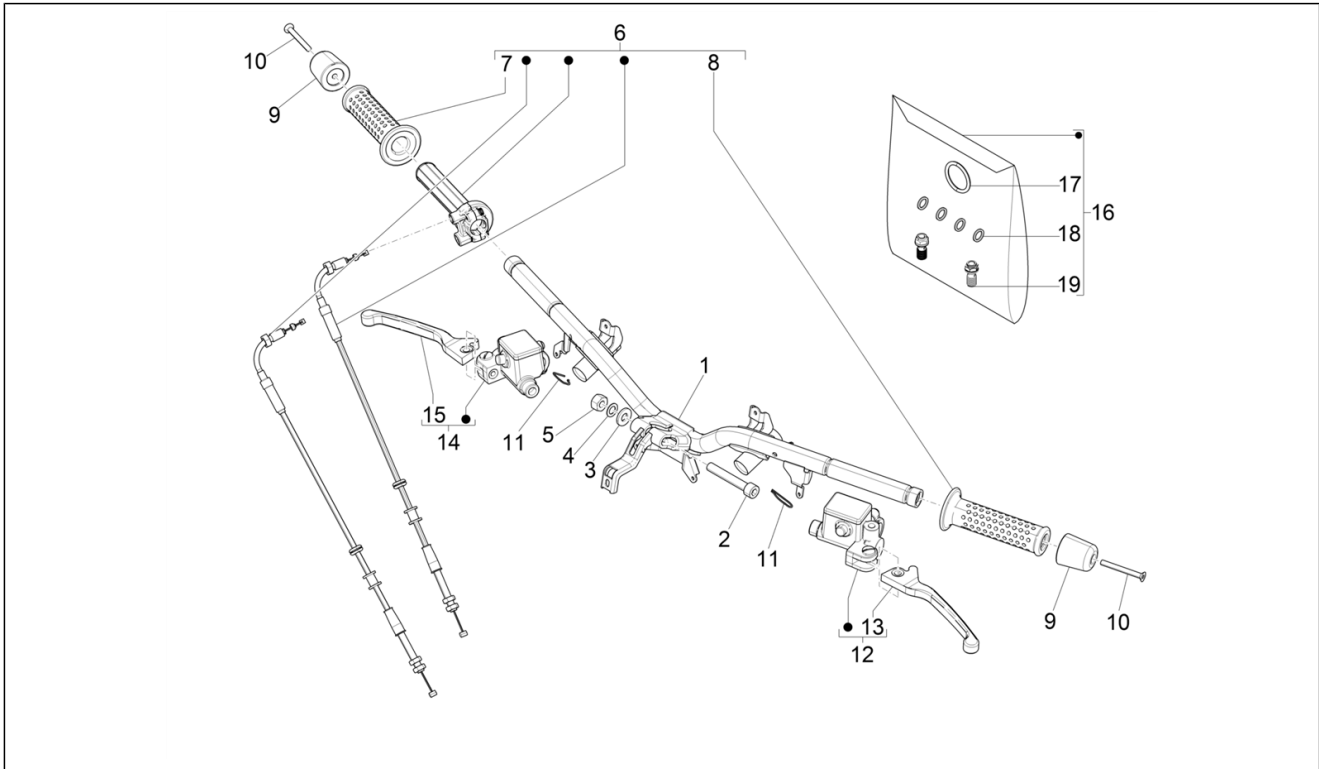

Group	Handlebars/Steering
Code	03.06
Description	Handlebars - Master cil.
Service	1

Pos.	Code	Description	Qty	Variants
1	1B003576	Handlebar with U.P.	1	
2	668874	Hex socket screw	1	
3	012543	Flat elastic washer with internal tothing 17x10,3x2	1	
4	267917	Flat washer 18x10,2x2,5	1	
5	015330	Nut M10	1	
6	CM087712	Throttle control sleeve assembly	1	
7	CM083802	Grip, r.h.	1	
8	CM083801	Grip, l.h.	1	
9	673243	Anti vib.weight trailing	2	
10	271434	screw M6x55	2	
11	CM074806	Rear master cylinder	1	
12	497042	Brake lever	1	
13	CM074907	Front brake hydraulic pump	1	
14	497042	Brake lever	1	
15	657046	Spring	2	
16	1R000467	Brake system bleeding kit	1	
17	006731	Gasket	1	
18	AP8113004	Washer 10x14x1,6*	4	
19	AP8133945	Bleeder raccord	2