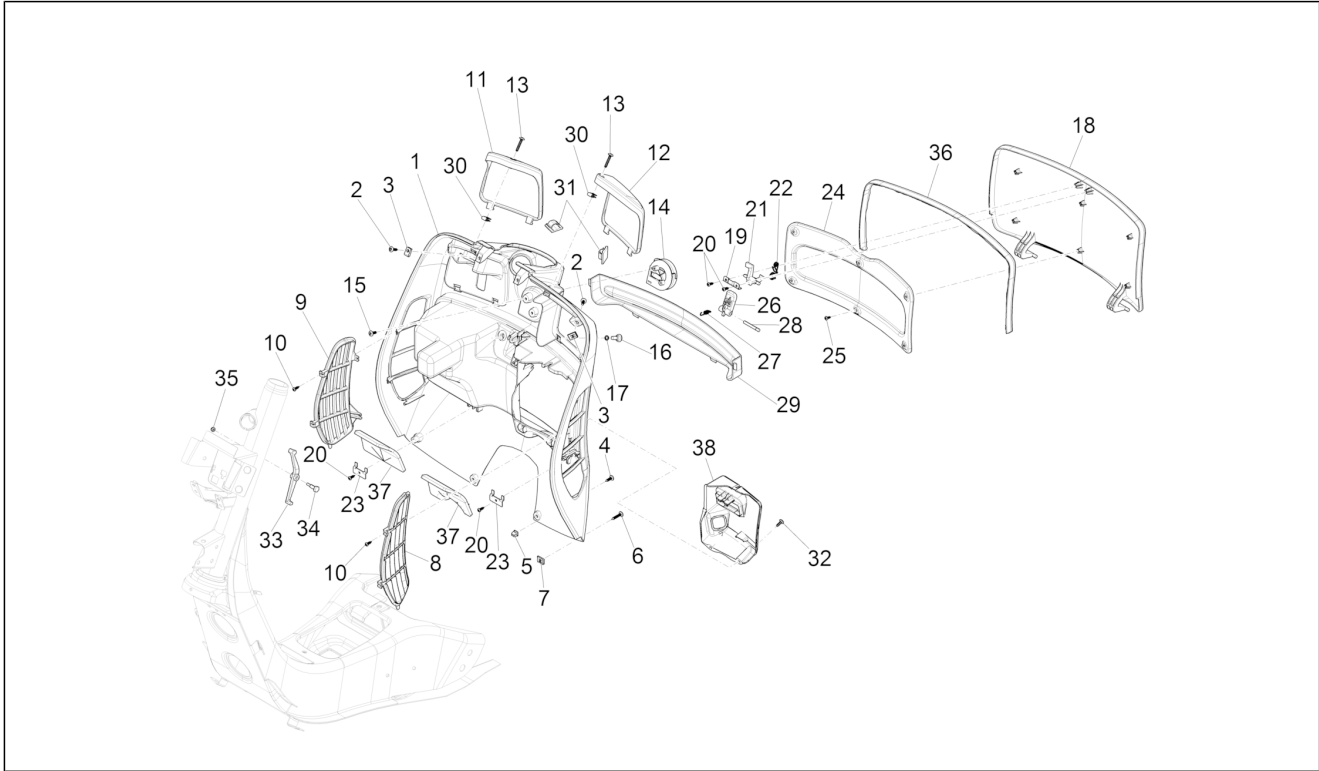

Group	Frame - Plastic parts - Coachwork
Code	02.30
Description	Front glove-box - Knee-guard panel
Service	1

Pos.	Code	Description	Qty	Variants
				Colour:Beige[513/A] Country:England[GB] Colour:BLACK[98/A] Country:England[GB] Colour:Grey[770/B] Country:England[GB] Colour: Blue[279/A] Country:England[GB] Colour:White[544] Country:europa[EU]
10	268596	Plug screw	8	
11	577396000C	Right flap	1	Colour:Grey[770/B] Country:europa[EU] Colour: Blue[279/A] Country:europa[EU] Colour:Beige[513/A] Country:europa[EU] Colour:Green[341/A] Country:europa[EU] Colour:BLACK[94] Country:europa[EU] Colour:Dragon Red 894[894] Country:europa[EU] Colour:BLACK[98/A] Country:europa[EU] Colour:Beige[513/A] Country:England[GB] Colour:BLACK[98/A] Country:England[GB] Colour:Grey[770/B] Country:England[GB] Colour: Blue[279/A] Country:England[GB] Colour:White[544] Country:europa[EU]
12	577395000C	Left flap	1	Colour:Grey[770/B] Country:europa[EU]