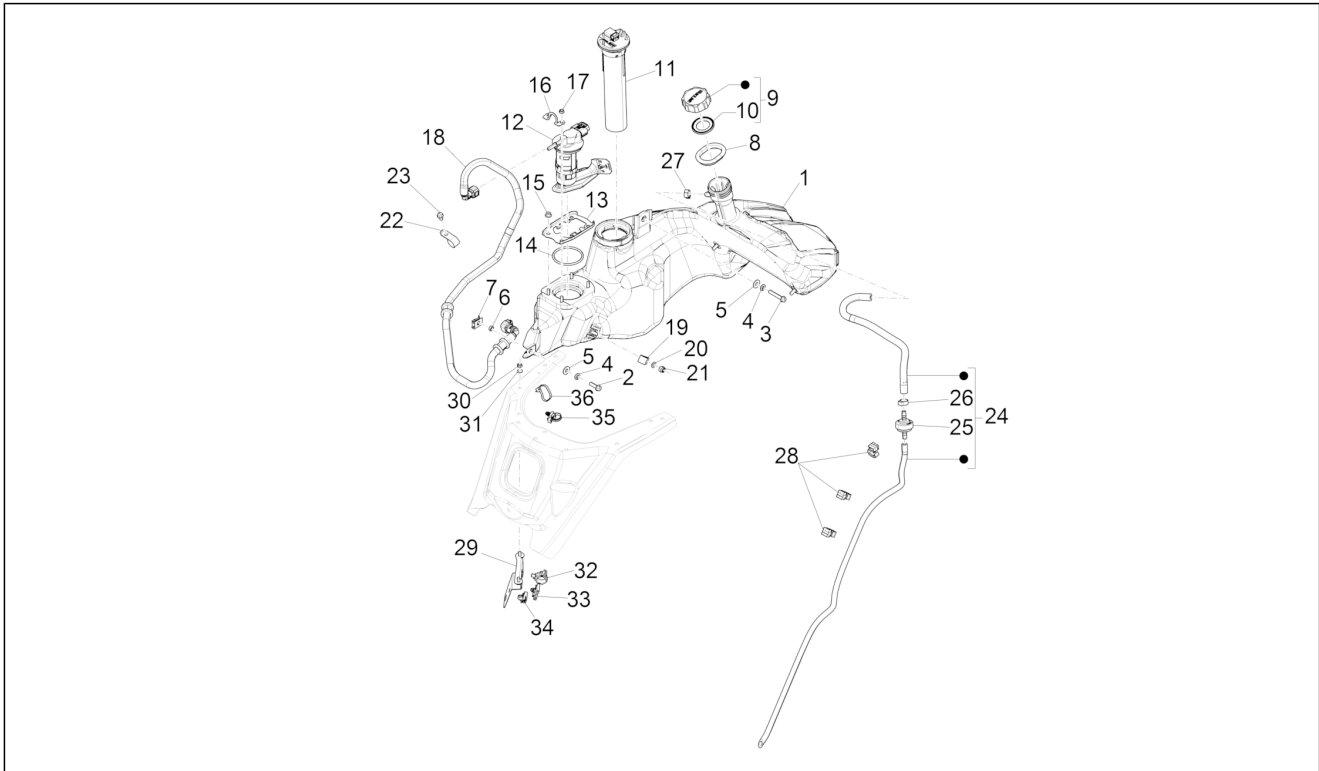

Group	Frame - Plastic parts - Coachwork
Code	02.47
Description	Fuel tank
Service	1

Pos.	Code	Description	Qty	Variants
1	1B003312	Fuel tank	1	
2	018639	Hex screw M6x20	2	
3	414838	screw M6x35	1	
4	016406	Spring washer 6,4x11,8x1	3	
5	013880	Flat washer 16x6,5x1,5	3	
6	623162	Spacer	2	
7	254485	Spring plate M6	2	
8	620737	Fuel tank gasket	1	
9	656022	Plug	1	
10	656021	Tank cover gasket	1	
11	CM025706	Indicator fuel level	1	
12	642888	Fuel pump	1	
13	1B003873	Fuel pump flange	1	
14	1B002841	Gasket	1	
15	241937	Self locking nut M5	4	
16	1B004048	Fuel pump bracket	1	
17	804457	Stop nut M5-6H DIN 985	2	
18	1B003568R	Complete fuel pipe	1	
19	1B001615	Hose clamp	1	
20	012533	Notched washer 6,6x11x0	1	
21	012138	Self locking nut	1	
22	1B004489	Wiring clip	1	
23	969296	Screw w/ flange M6x10	1	
24	1B001467	Complete breather pipe	1	
25	576748	Safety valve	1	
26	CM001914	Hose clamp	1	
27	CM001914	Hose clamp	1	
28	CM013201	Spring	3