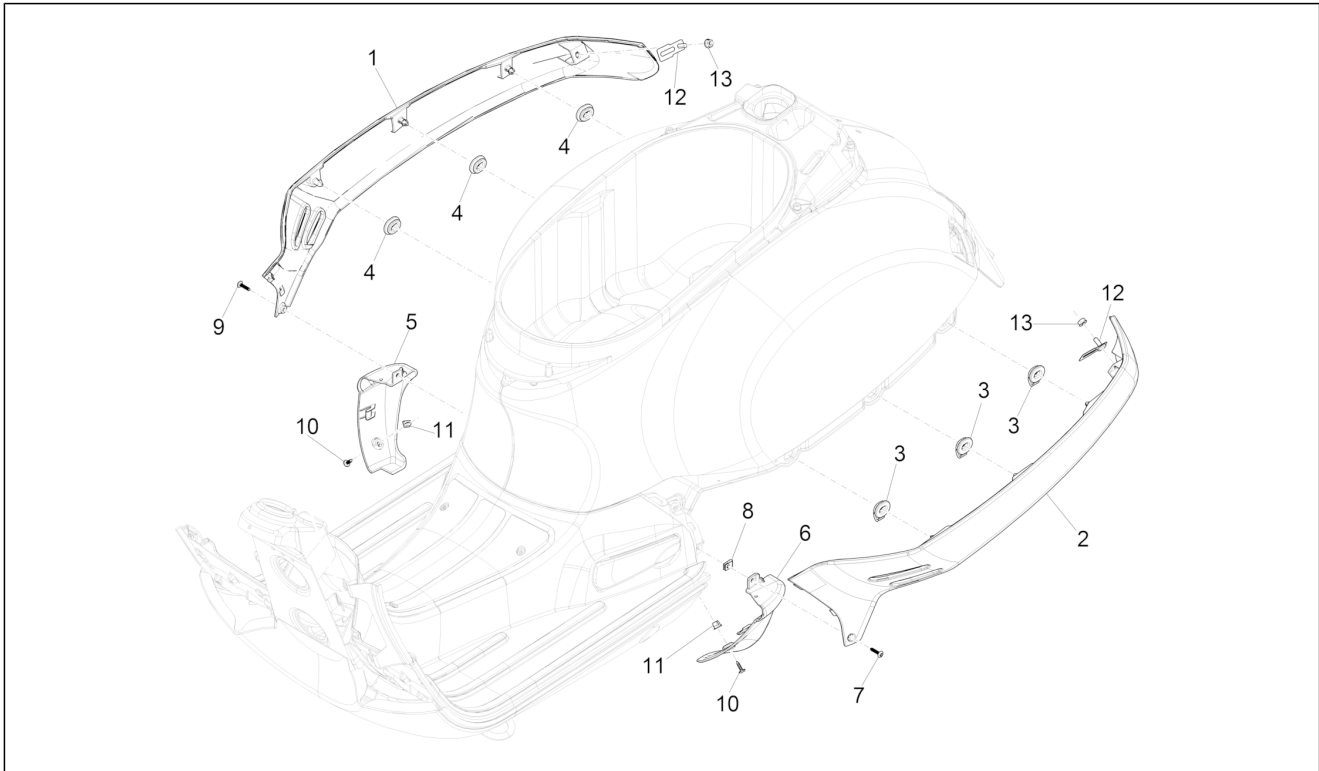

Group	Frame - Plastic parts - Coachwork
Code	02.32
Description	Side cover - Spoiler
Service	1

Pos.	Code	Description	Qty	Variants
1	62113800XN2	Right side cover	1	Colour:BLACK[98/A] Country:europa[EU] Colour:BLACK[98/A] Country:England[GB]
1	621138	Right side cover	1	
1	6211380090	Right side cover	1	Colour:BLACK[94] Country:europa[EU]
1	62113800BR	Right side cover	1	Colour:White[544] Country:europa[EU]
1	62113800HA	Right side cover	1	Colour:Grey[770/B] Country:europa[EU] Colour:Grey[770/B] Country:England[GB]
1	62113800Q7	Right side cover	1	Colour:Beige[513/A] Country:europa[EU] Colour:Beige[513/A] Country:England[GB]
1	62113800R7	Right side cover	1	Colour:Dragon Red 894[894] Country:europa[EU]
1	62113800T8	Right side cover	1	Colour: Blue[279/A] Country:europa[EU] Colour: Blue[279/A] Country:England[GB]
1	62113800VU	Right side cover	1	Colour:Green[341/A] Country:europa[EU]
2	1B003899000XN2	Left side cover	1	Colour:BLACK[98/A] Country:europa[EU] Colour:BLACK[98/A] Country:England[GB]
2	1B003899	Left side cover raw (unpainted)	1	
2	1B00389900090	Left side cover	1	Colour:BLACK[94] Country:europa[EU]
2	1B003899000BR	Left side cover	1	Colour:White[544]