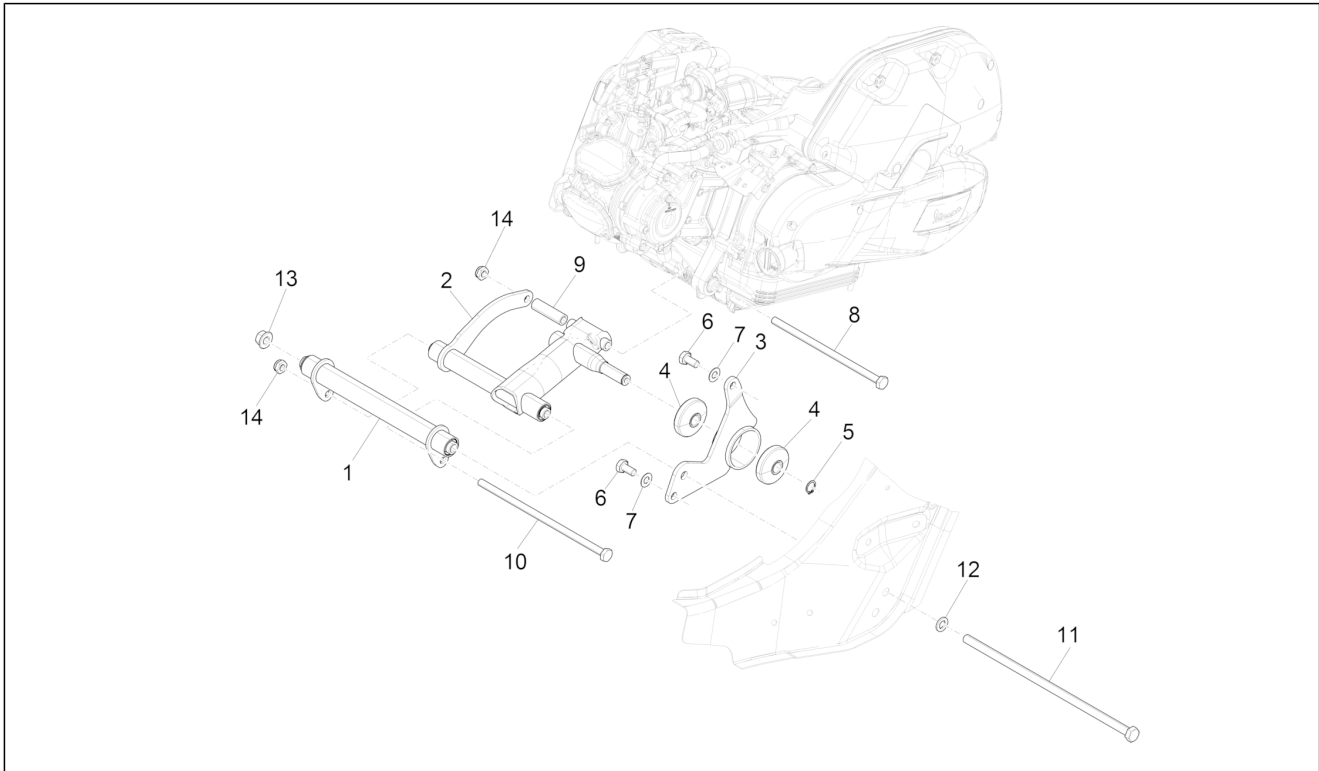

Group	Suspensions - Wheels
Code	04.01
Description	Swinging arm
Service	1

Pos.	Code	Description	Qty	Variants
1	1C002091	Complete swinging arm on frame side	1	
2	1C0028645	Complete swinging arm on engine side	1	
3	1C002866	Silent block support bracket	1	
4	668514	Silent-block	2	
5	006416	Circlip	1	
6	031153	Bolt	2	
7	012535	Washer	2	
8	597081	screw	1	
9	599077	Spacer	1	
10	563977	Hex screw M10x245	1	
11	597914	Hex socket screw M12x324	1	
12	266845	Washer	1	
13	271740	Nut M12	1	
14	002440	Self locking nut M10	2