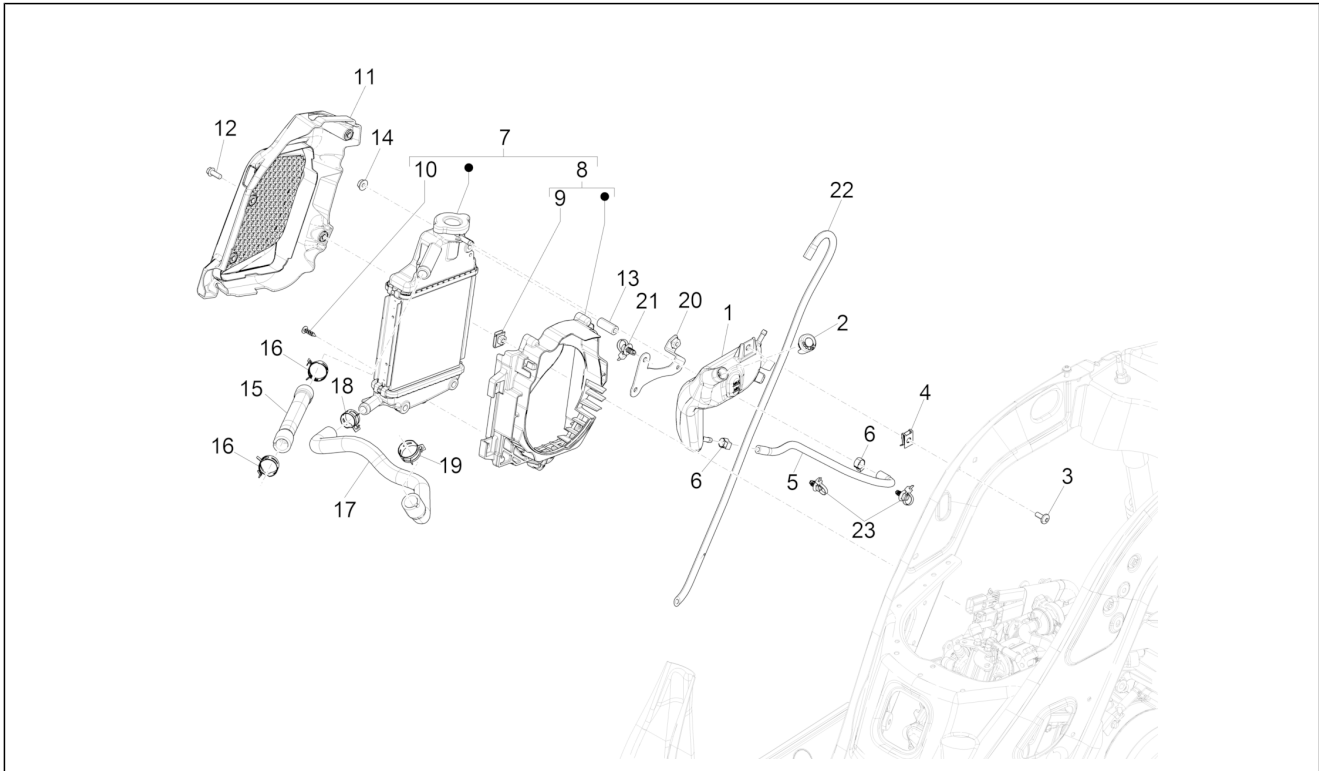

Group	Frame - Plastic parts - Coachwork
Code	02.55
Description	Cooling system
Service	1

Pos.	Code	Description	Qty	Variants
1	1B003453	Expansion tank	1	
2	1B003538	Cover	1	
3	CM179301	Screw M6x16	1	
4	254485	Spring plate M6	1	
5	CM278701	Cooling tube L=280	1	
6	CM001901	Hose clamp	2	
7	1A008047	Water cooler	1	
8	1A007893	Air duct	1	
9	1A003988	Spring plate	3	
10	267958	Self tapping screw L=20 mm	3	
11	1A008528	Radiator cover	1	
12	1A006359	Screw w/ flange M6x16	4	
13	1A001859	Spacer	4	
14	874558	Flanged nut	4	
15	1A006075	Water cooler-head tube	1	
16	CM226910	Hose clamp	2	
17	1A006076	Water cooler-pump tube	1	
18	CM226903	Spring clamp 22/12	1	
19	CM226911	Hose clamp	1	
20	1A006358	Rod	1	
21	1D001143	Wiring clip	1	
22	CM001444	Breather pipe	1	
23	1D001143	Wiring clip	2