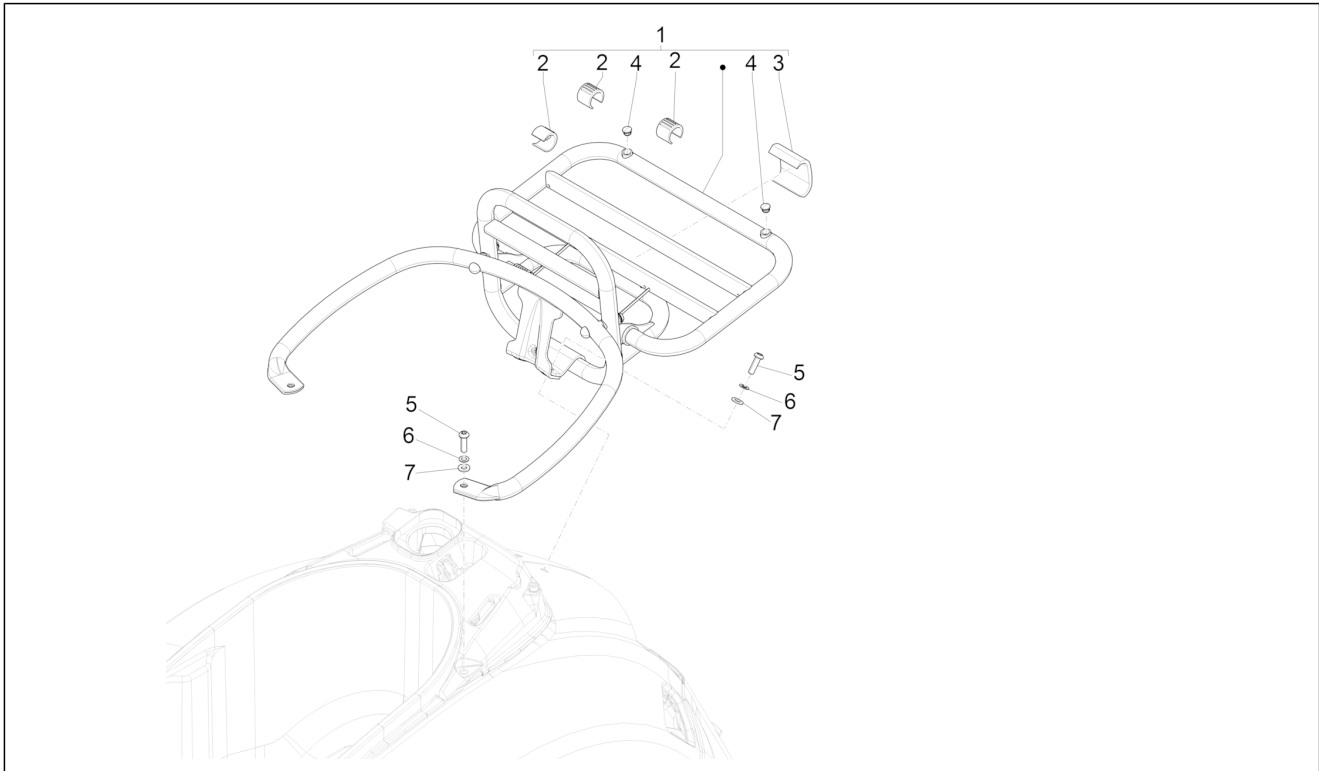

Group	Frame - Plastic parts - Coachwork
Code	02.44
Description	Rear luggage rack
Service	1

Pos.	Code	Description	Qty	Variants
1	1B002106	Complete rear luggage rack	1	
2	622554	Buffer for luggage carrier	3	
3	623576	Retainer flap	1	
4	623561	Handle plug	2	
5	623920	screw torx	4	
6	012533	Notched washer 6,6x11x0	4	
7	013777	Washer 6.4x13x1.5	4