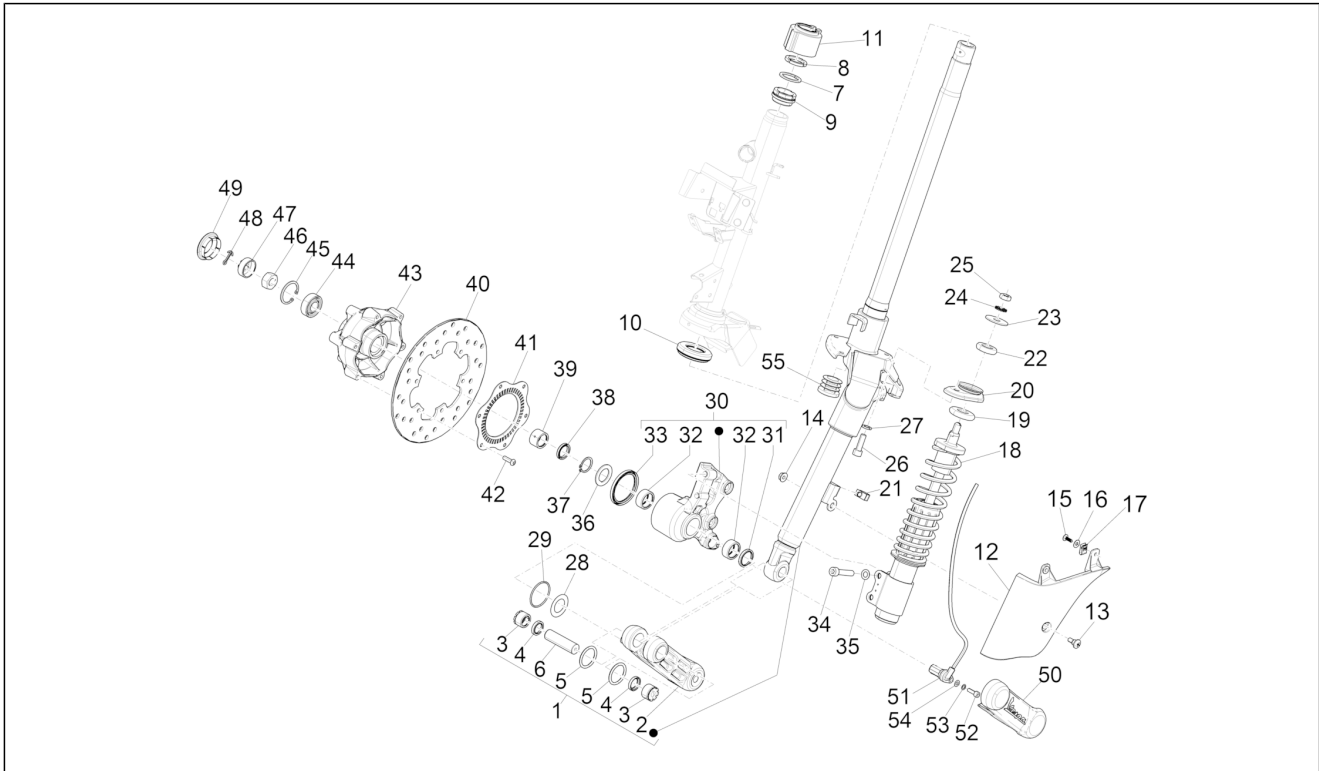

Group	Suspensions - Wheels
Code	04.02
Description	Fork/steering tube - Steering bearing unit
Service	1

Pos.	Code	Description	Qty	Variants
40	56484R	Brake disc	1	
41	669115U5	Front ABS tone wheel	1	
42	1C002563	Cylindrical screw	6	
43	650907	Rear wheel hub with U.P.	1	
44	177610	Bearing	1	
45	006635	Snap ring	1	
46	021114	Nut	1	
47	177609	Cap	1	
48	012789	Split pin	1	
49	1C000523	Cover	1	
50	561433	Front suspension arm cover	1	
51	1D0001275	ABS sensor	1	
52	880285	Torx Screw	2	
53	006975	Washer $\varnothing 5,3 \times \varnothing 10 \times 0,5$	2	
54	669282	Flat washer	2	
55	601026	Cover	1