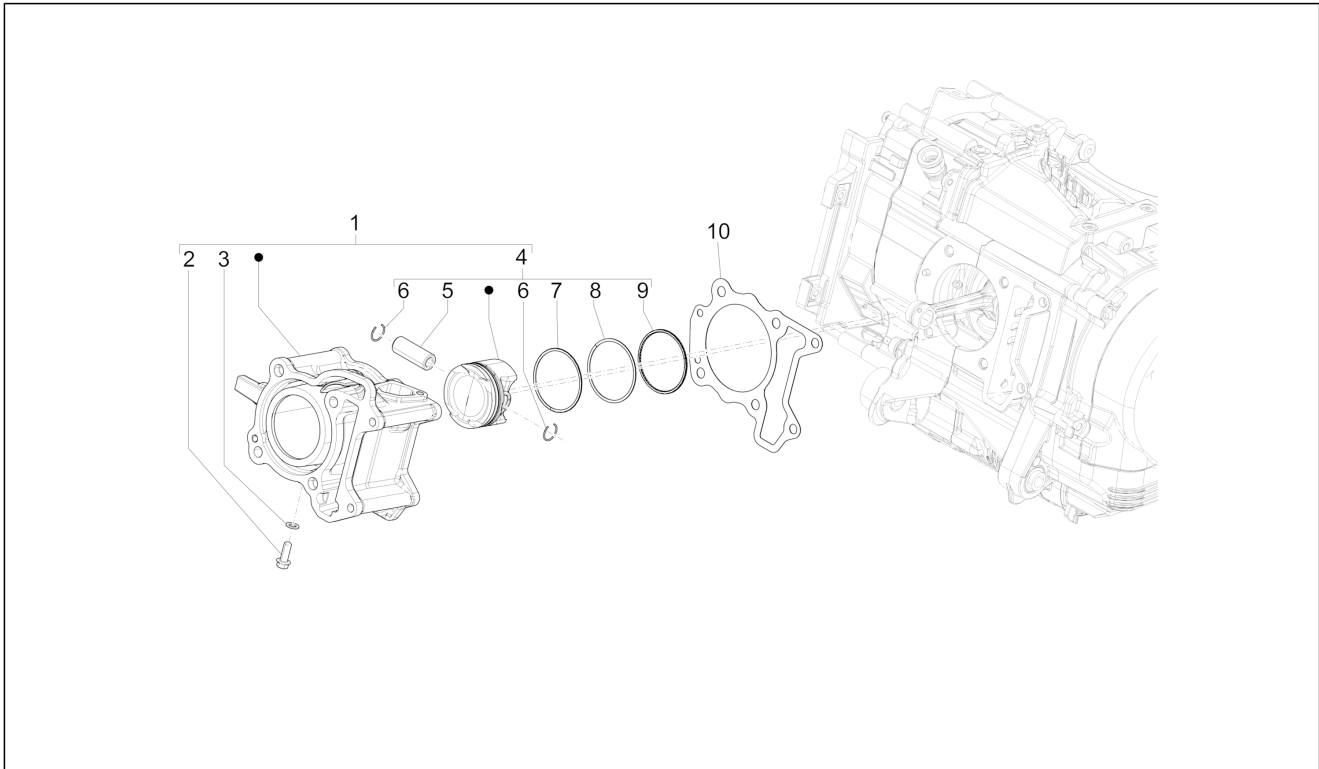

Group	Engine
Code	01.07
Description	Cylinder-piston-wrist pin unit
Service	1

Pos.	Code	Description	Qty	Variants
1	1A0068625	Cyl.pist.-wrist pin assy unit	1	
2	1A004277	Screw w/ flange M6x16	1	
3	1A004280	Flat washer	1	
4	1A0071950A	Complete piston assembly	1	
4	1A0071950B	Complete piston assembly	1	
4	1A0071950C	Complete piston assembly	1	
4	1A0071950D	Complete piston assembly	1	
5	1A001945	Piston pin	1	
6	B015602	Circlip	2	
7	880868	Compression ring 1° cava	1	
8	880869	Compression ring 2° cava	1	
9	B016863	Oil scraper ring 3° cava	1	
10	1A000750	Crankcase/cylinder gasket 0,4 mm	1	
10	1A000751	Crankcase/cylinder gasket 0,6 mm	1	
10	1A000752	Crankcase/cylinder gasket 0,8 mm	1