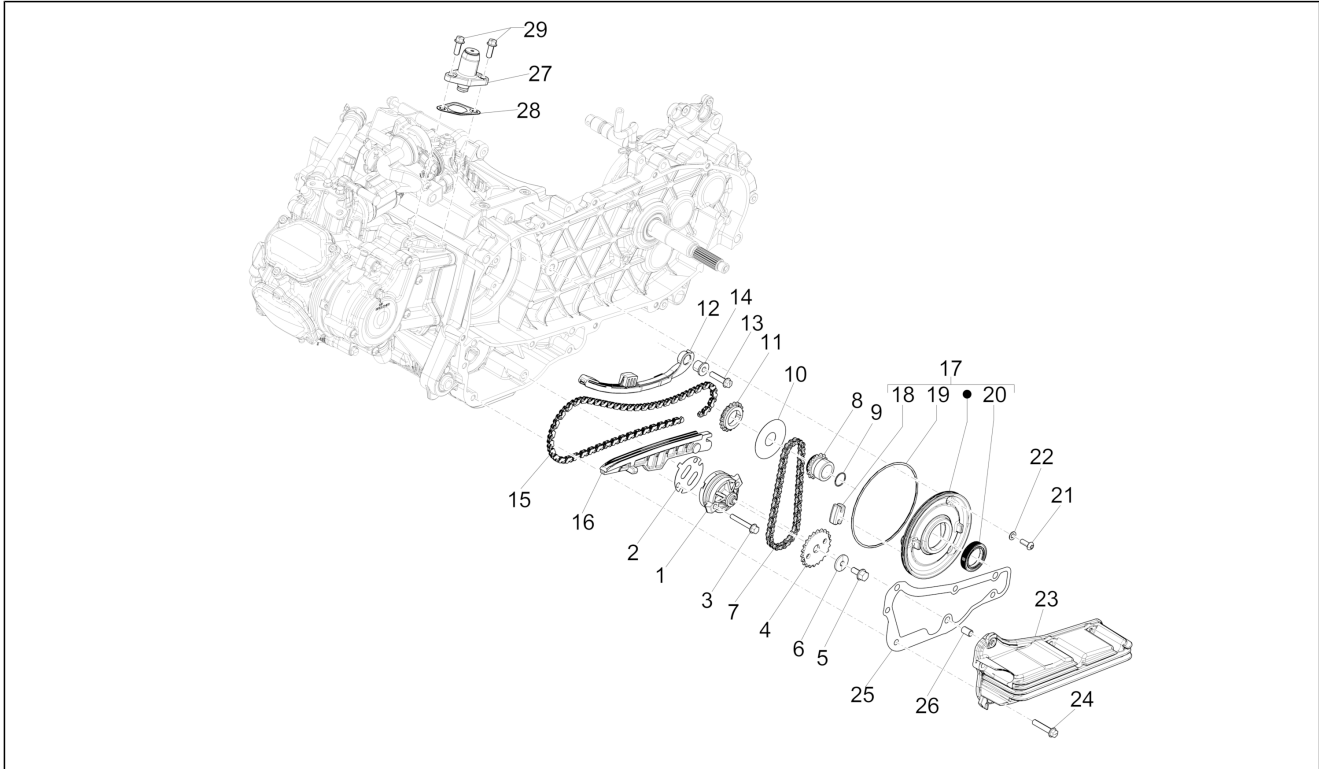

Group	Engine
Code	01.18
Description	Oil pump
Service	1

Pos.	Code	Description	Qty	Variants
28	B015444	Cylinder/chain tensioner gasket	1	
29	B016777	Screw w/ flange M6x16	2