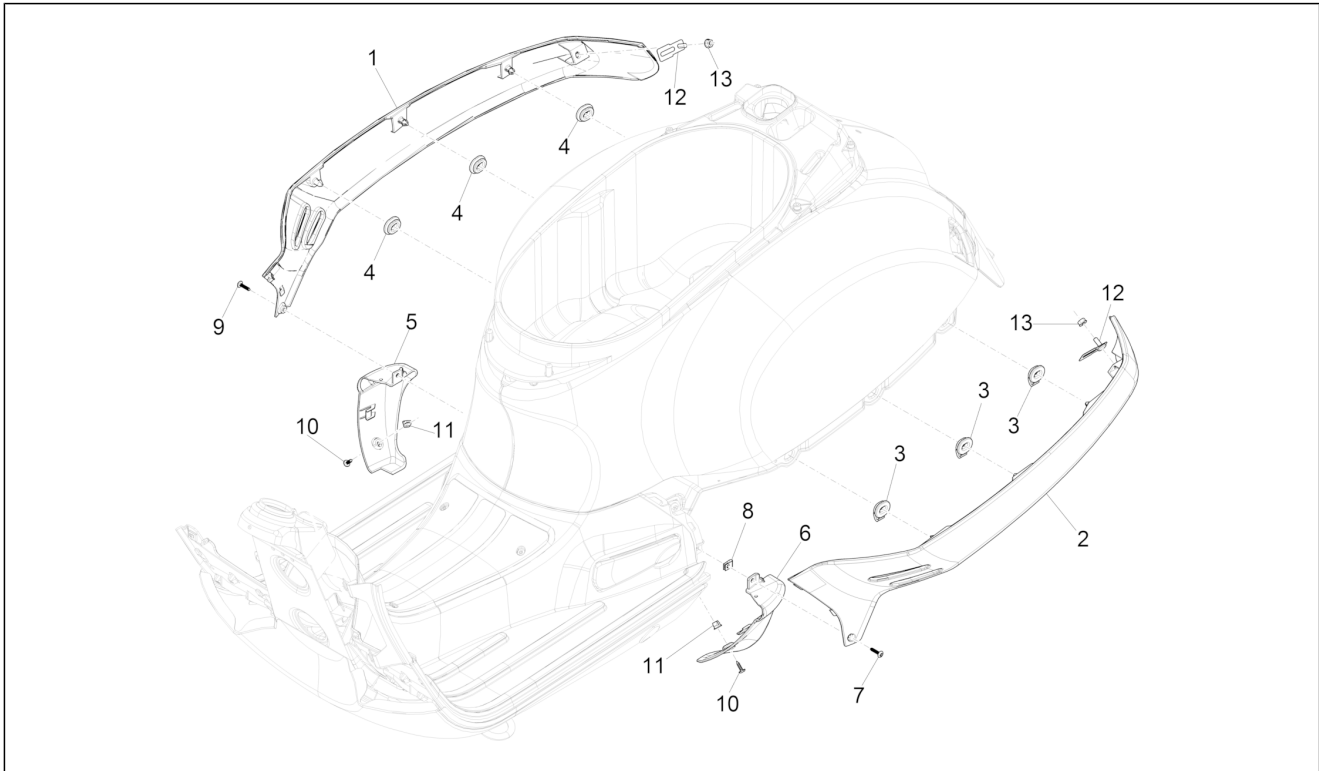

Group	Frame - Plastic parts - Coachwork
Code	02.32
Description	Side cover - Spoiler
Service	1

Pos.	Code	Description	Qty	Variants
6	1B000591000VU	Spoiler left terminal	1	Colour:Green[341/A] Country:europa[EU]
7	CM179101	Self-tapping screw	1	
8	CM017410	Spring plate	1	
9	CM178609	Self-tap screw	1	
10	CM178601	Self tapping screw D4.2x16	2	
11	157716	Expansion plug	2	
12	623575	Fairing fixing plate	2	
13	288245	Self locking nut M6	2