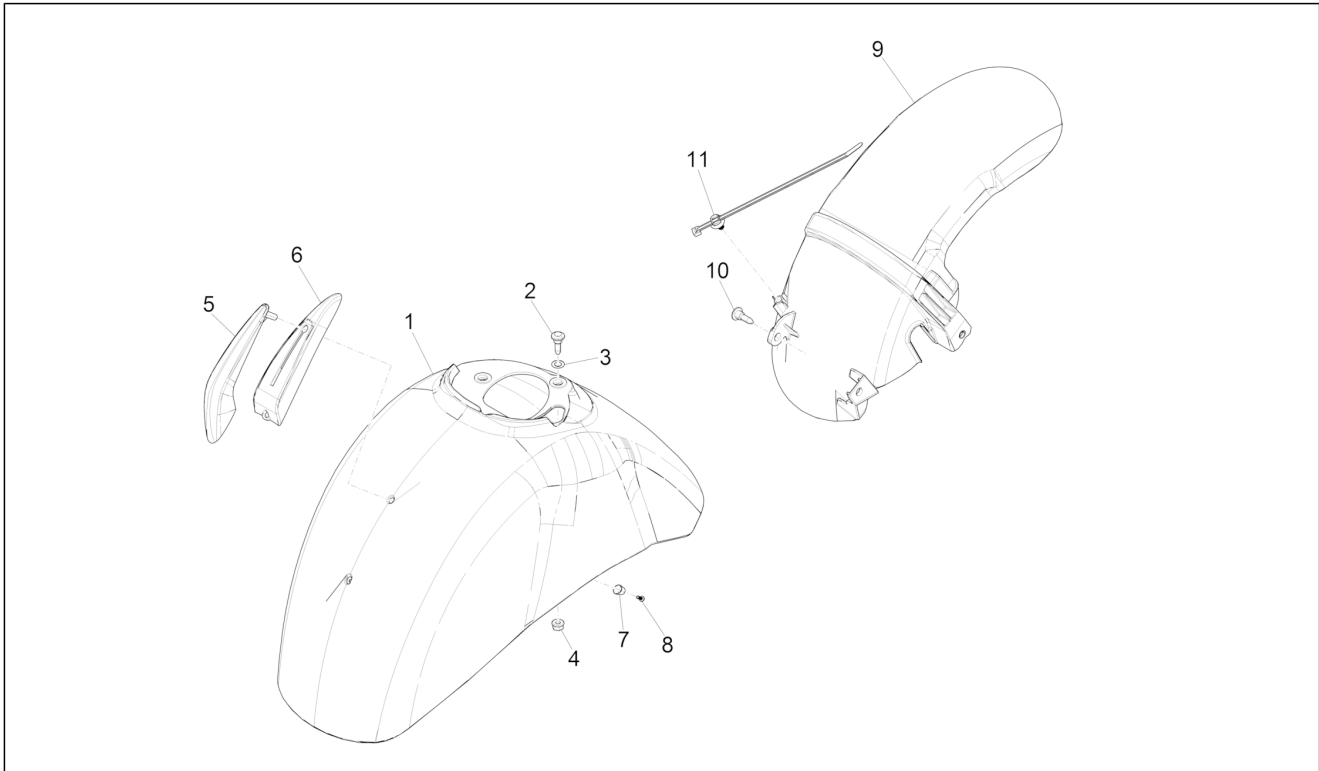

Group	Frame - Plastic parts - Coachwork
Code	02.33
Description	Wheel huosing - Mudguard
Service	1

Pos.	Code	Description	Qty	Variants
1	65102900XN2	Front mudguard	1	Colour:BLACK[98/A] Country:europe[EU] Colour:BLACK[98/A] Country:England[GB]
1	651029	Front mudguard	1	
1	6510290090	Front mudguard	1	Colour:BLACK[94] Country:europe[EU]
1	65102900BR	Front mudguard	1	Colour:White[544] Country:europe[EU]
1	65102900HA	Front mudguard	1	Colour:Grey[770/B] Country:europe[EU] Colour:Grey[770/B] Country:England[GB]
1	65102900Q7	Front mudguard	1	Colour:Beige[513/A] Country:europe[EU] Colour:Beige[513/A] Country:England[GB]
1	65102900R7	Front mudguard	1	Colour:Dragon Red 894[894] Country:europe[EU]
1	65102900T8	Front mudguard	1	Colour: Blue[279/A] Country:europe[EU] Colour: Blue[279/A] Country:England[GB]
1	65102900VU	Front mudguard	1	Colour:Green[341/A] Country:europe[EU]
2	648294	Screw with shank M6x25	3	
3	709047	Spring washer	3	
4	288245	Self locking nut M6	3	
5	1B002582	Upper crest	1	
6	650775	Lower crest	1	
7	192598	Cap	2	
8	015727	Self tapping screw 2,9x9,5	2