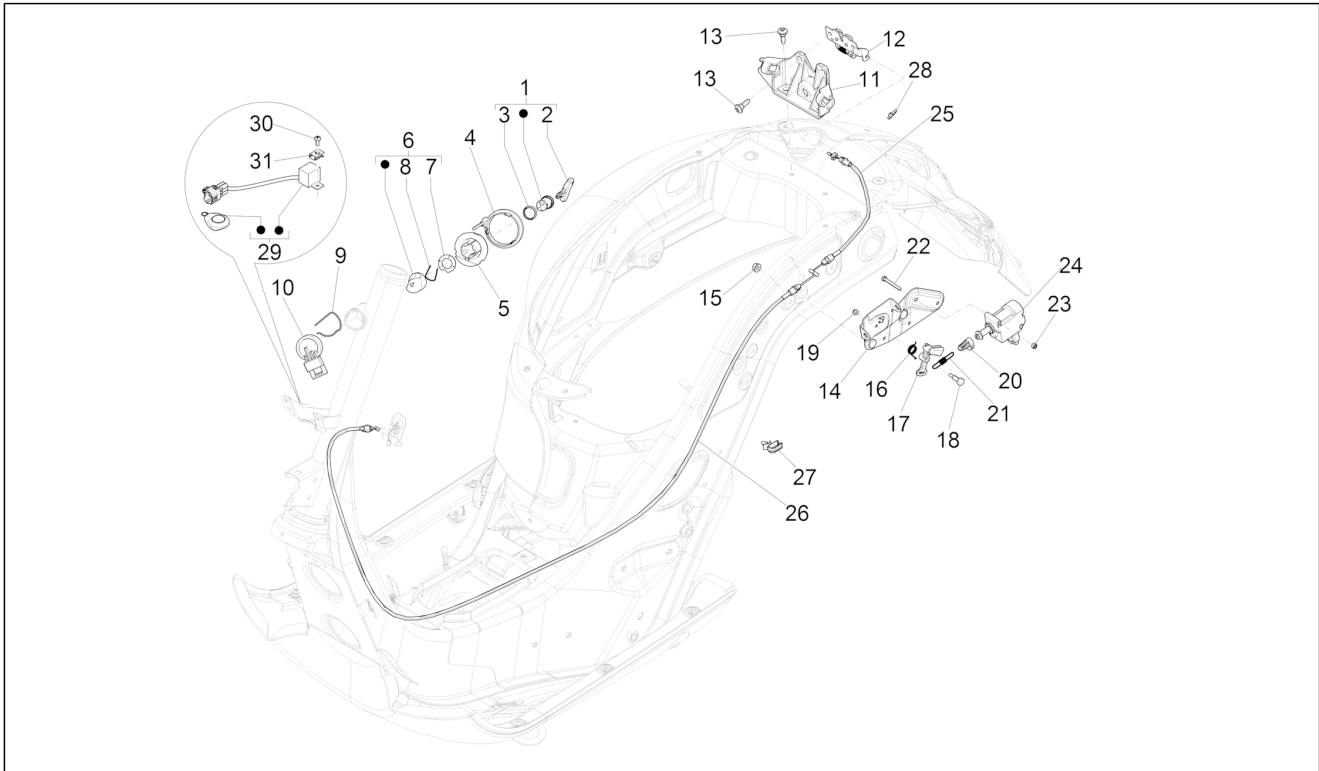

Group	Frame - Plastic parts - Coachwork
Code	02.46
Description	Locks
Service	1

Pos.	Code	Description	Qty	Variants
1	1B004022	Lock kit	1	
2	1B004020	Hewn key with transponder	1	
3	298731	Gasket ring	1	
4	1D001775R	Immobilizer antenna	1	
5	1B001876	Lock body	1	
6	298903	Complete lock block	1	
7	298594	Flat washer	1	
8	298838	Cylinder retainer spring	1	
9	253937	Spring	1	
10	1D001338	Key switch	1	
11	577456	Bracket	1	
12	CM023703	Saddle lock	1	
13	CM179201	Metric screw M6x22	4	
14	577471	plate	1	
15	288245	Self locking nut M6	2	
16	577131	Spring	1	
17	577129	Lever	1	
18	299972	Special screw	1	
19	577620	Self locking nut	1	
20	577128	Joint	1	
21	620415	Spring	1	
22	584121	Hexagonal-head screw	2	
23	577620	Self locking nut	2	
24	582990	Solenoid valve	1	
25	CM012811	Saddle cable	1	
26	CM012813	Seat emergency opening transmission	1	
27	217280	Hose clamp	1	
28	191117	Hose clamp	1