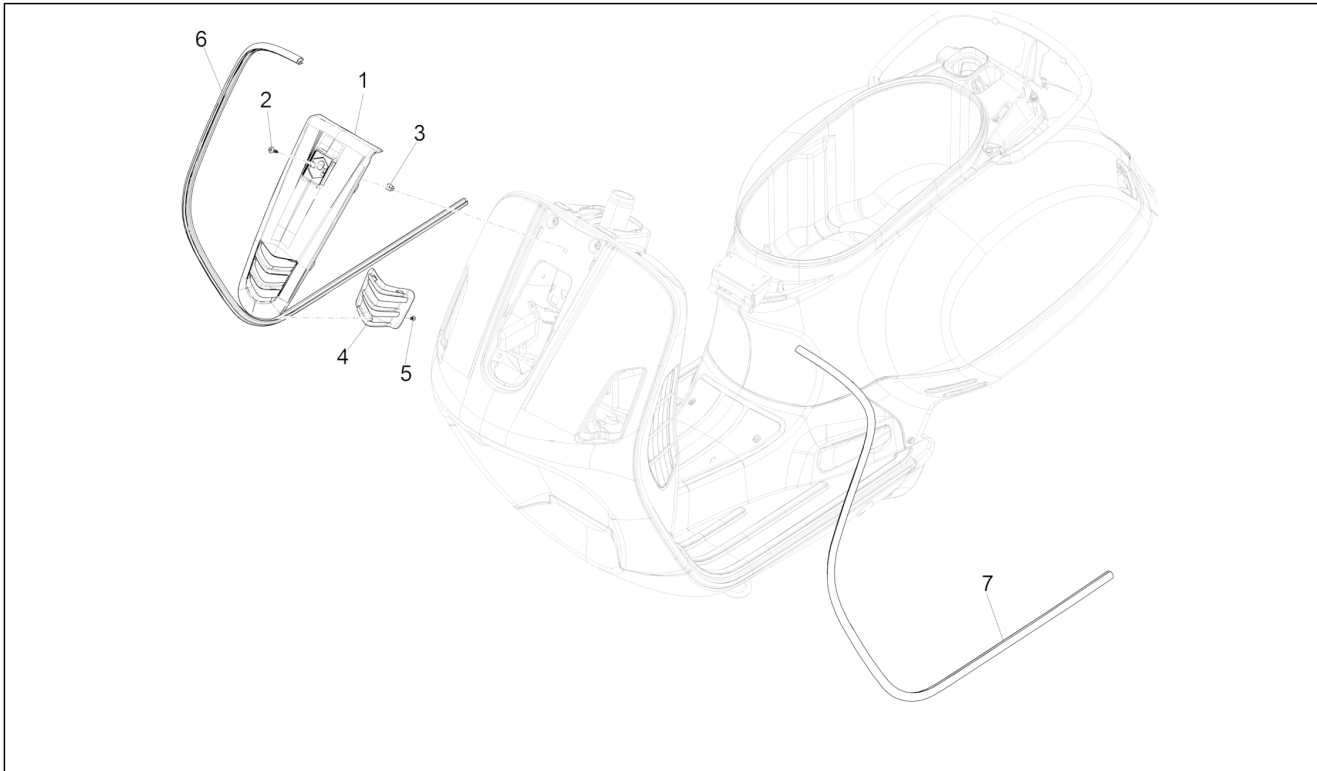

Group	Frame - Plastic parts - Coachwork
Code	02.26
Description	Front shield
Service	1

Pos.	Code	Description	Qty	Variants
1	1B000885000XN2	Painted steering cover	1	Colour:BLACK[98/A] Country:europe[EU] Colour:BLACK[98/A] Country:England[GB]
1	1B000885	Steering cover	1	
1	1B00088500090	Painted steering cover	1	Colour:BLACK[94] Country:europe[EU]
1	1B000885000BR	Painted steering cover	1	Colour:White[544] Country:europe[EU]
1	1B000885000HA	Painted steering cover	1	Colour:Grey[770/B] Country:europe[EU] Colour:Grey[770/B] Country:England[GB]
1	1B000885000Q7	Painted steering cover	1	Colour:Beige[513/A] Country:europe[EU] Colour:Beige[513/A] Country:England[GB]
1	1B000885000R7	Painted steering cover	1	Colour:Dragon Red 894[894] Country:europe[EU]
1	1B000885000T8	Painted steering cover	1	Colour: Blue[279/A] Country:europe[EU] Colour: Blue[279/A] Country:England[GB]
1	1B000885000VU	Painted steering cover	1	Colour:Green[341/A] Country:europe[EU]
2	CM179101	Self-tapping screw	1	
3	199190	Expansion plug	1	
4	1B000954	Steering cover grille	1	
5	008432	screw M3,5x9,5	1	
6	577181	Right-hand shield edge	1	
7	577180	Left-hand shield edge	1