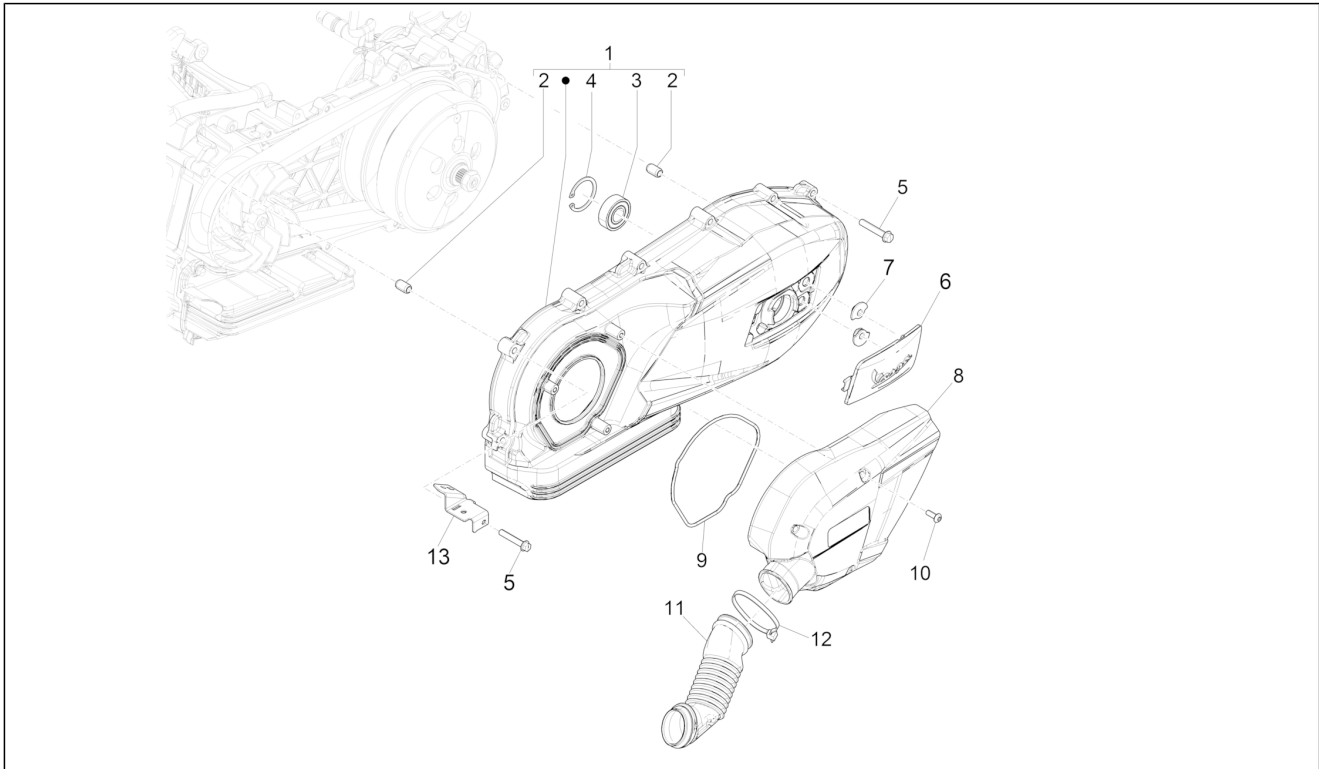

Group	Engine
Code	01.15
Description	Crankcase cover - Crankcase cooling
Service	1

Pos.	Code	Description	Qty	Variants
1	1A0068495	Transmission cover with U.P.	1	
2	B015956	Pin d.9,5 h=15	2	
3	006635	Snap ring	1	
4	4789853	Radial bearing 15x35x11	1	
5	1A000348	screw M6x35	9	
6	1A007578	Transmission cover	1	
7	871458	Retainer buffer	2	
8	1A006851	Belt cooling cover	1	
9	1A006923	Cooling system cover gasket	1	
10	B016455	Hex socket screw M5x14	3	
11	1B004529	Transmission cooling bellow	1	
11	1B003685	Transmission cooling bellow	1	
12	709519	Hose clamp	1	
13	1A005710	Support bracket	1