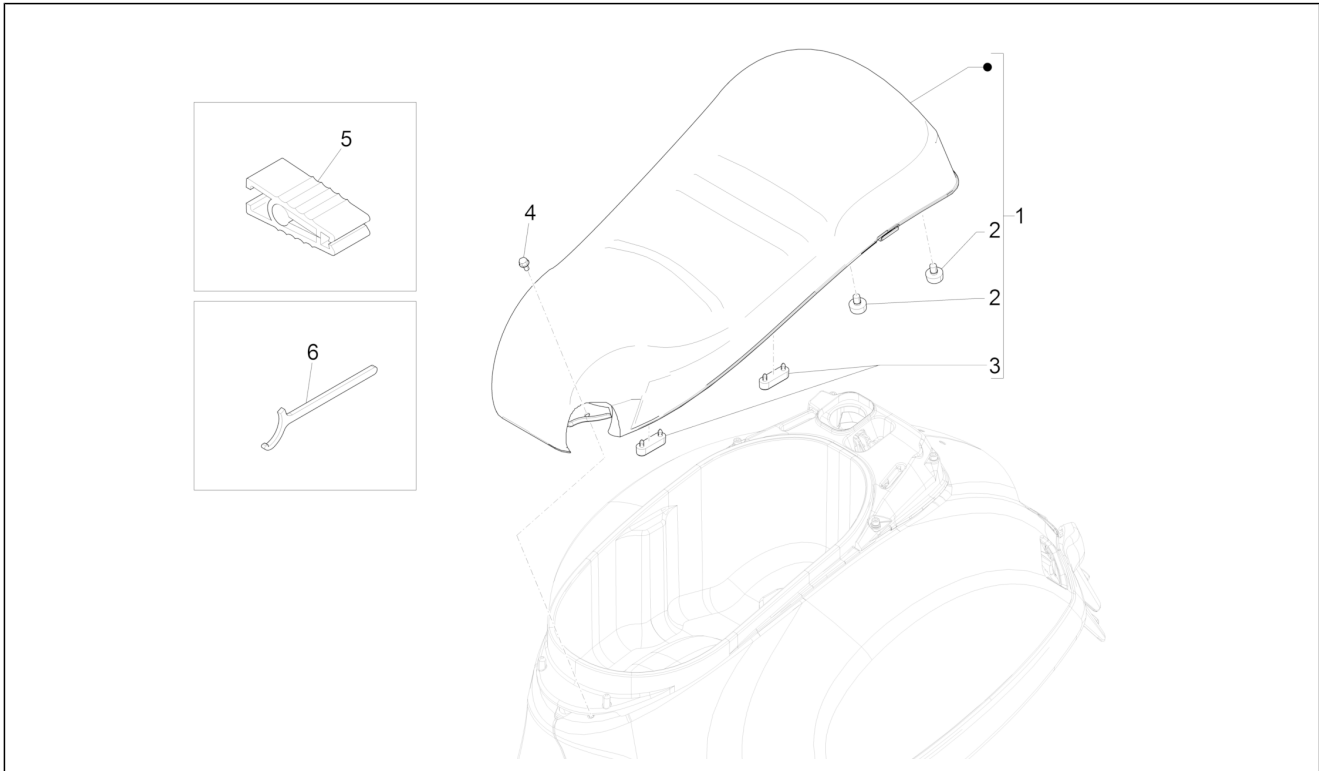

Group	Frame - Plastic parts - Coachwork
Code	02.39
Description	Saddle/seats
Service	1

Pos.	Code	Description	Qty	Variants
1	1B000861000C3	Saddle assembly Dark brown	1	Colour: Blue[279/A] Country: europe[EU] Colour: Beige[513/A] Country: europe[EU] Colour: Beige[513/A] Country: England[GB] Colour: Blue[279/A] Country: England[GB]
1	1B000861000C4	Saddle assembly Beige 1422	1	Colour: Grey[770/B] Country: europe[EU] Colour: BLACK[98/A] Country: europe[EU] Colour: BLACK[98/A] Country: England[GB] Colour: Grey[770/B] Country: England[GB]
1	1B001122000C5	Complete saddle, Black	1	Colour: Green[341/A] Country: europe[EU] Colour: BLACK[94] Country: europe[EU] Colour: White[544] Country: europe[EU] Colour: Dragon Red 894[894] Country: europe[EU]
2	577492	Pad	2	
3	296456	Stop buffer	2	
4	B016426	Screw w/ flange M6x14	2	
5	584654	Fuse puller tool	1	
6	598358	Shock absorber tool	1