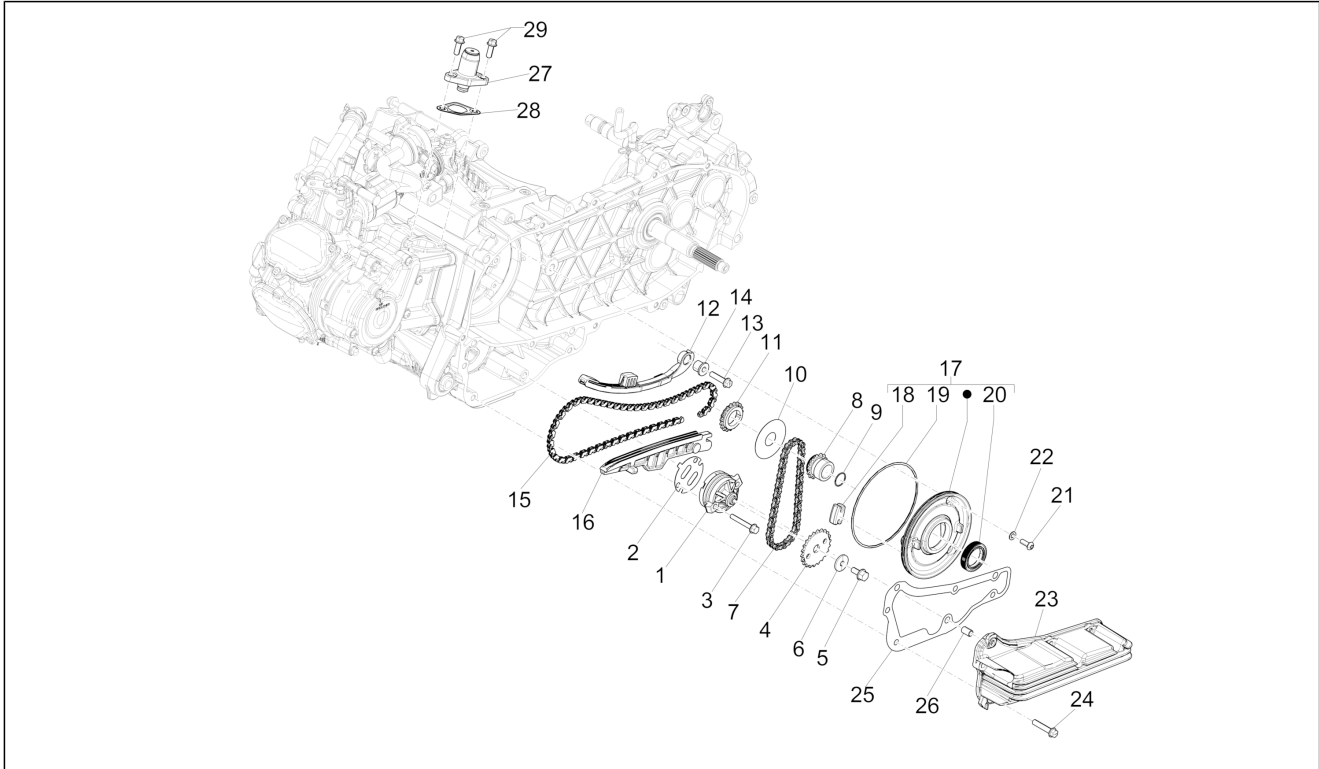

<b>Group</b>	Engine
<b>Code</b>	01.14
<b>Description</b>	Driven pulley
<b>Service</b>	1

Pos.	Code	Description	Qty	Variants
1	CM275204	Driven pulley complete with clutch	1	
2	1A007072	Fixed driven half pulley	1	
3	006628	Snap ring	1	
4	82518R	Roller cage 20x29x18	1	
5	1A002689	Radial ball bearing	1	
6	B014466	Pin	4	
7	431091	Roller	4	
8	1A003430	Adjustable pulley, half	1	
9	289950	Gasket ring	2	
10	289840	Gasket	2	
11	1A002035	Pulley side cap	1	
12	1A002038	Plastic washer	1	
13	1A002036	Spring seat	1	
14	1A003435	Variator spring	1	
15	1A002037	Clutch side cap	1	
16	CM167205	Complete centrifugal clutch assembly	1	
17	289955	Ring nut	1	
18	1A003724	Complete clutch drum	1	
19	274246	Flat washer 22x12,1x1	1	
20	B016992	Nut	1	

<b>Group</b>	Engine
<b>Code</b>	01.18
<b>Description</b>	Oil pump
<b>Service</b>	1

Pos.	Code	Description	Qty	Variants
1	1A004884	Oil pump assembly	1	
2	B015460	Oil pump/crankcase gasket	1	
3	829593	Screw w/ flange M5x35	2	
4	287913	Oil pump gear	1	
5	B016426	Screw w/ flange M6x14	1	
6	B015991	Belleville spring	1	
7	B015459	Oil pump chain	1	
8	82783R	Oil pump control pinion	1	
9	B015451	O-Ring seal ring	1	
10	B015450	Oil seal washer	1	
11	82782R	Timing chain pinion	1	
12	1A006293	Chain tensioner rod	1	
13	1A000350	Screw w/ flange M6x25	1	
14	B015445	Chain tensioner rod spacer	1	
15	1A003584	Camshaft chain	1	
16	1A006294	Chain tensioner sliding block	1	
17	B0154155	Timing system cover	1	
18	434345	Oil pump chain drift	1	
19	B015449	O-Ring seal ring	1	
20	1A005743	Gasket ring 24.35.7	1	
21	B016455	Hex socket screw M5x14	3	
22	487937	Plain washer	3	
23	B013437	Pan oil	1	
24	B016792	Screw w/ flange M6x30	7	
25	B014152	Sump gasket	1	
26	277916	Locating dowel Ø7,5x12	3	
27	847277	Complete chain tensioner	1	
28	1A015954	Cylinder/chain tensioner gasket	1	