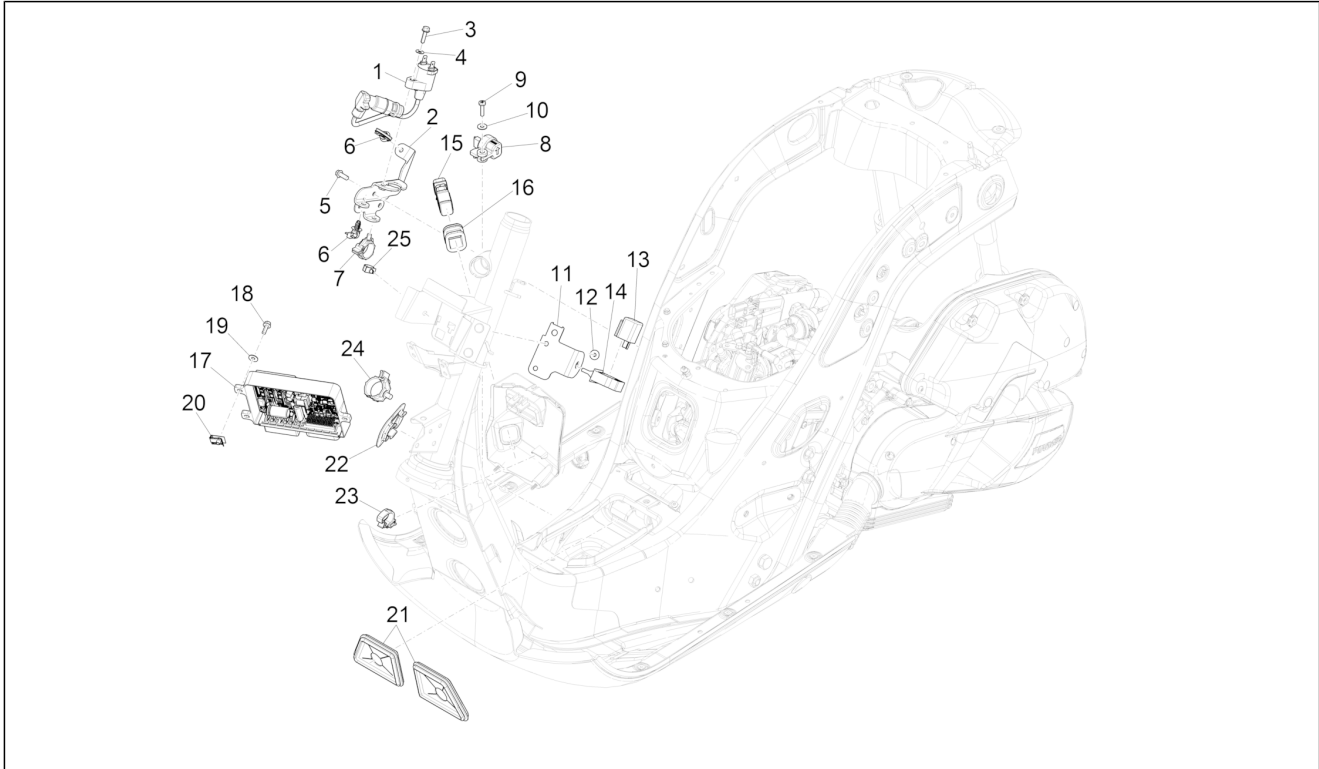

Group	Electrical system
Code	06.06
Description	Voltage Regulators - Electronic Control Units (ecu) - H.T. Coil
Service	1

Pos.	Code	Description	Qty	Variants
1	1D001665	Complete H.V. coil	1	
2	1A005097	H.V. coil support bracket	1	
3	872269	Screw w/ flange M5x20	1	
4	012528	Washer	1	
5	1A003477	Torx Screw	2	
6	1D001143	Wiring clip	2	
7	CM006903	Pipes/cables retainer spring	1	
8	680212	Fall sensor	1	
9	015856	screw M5x21	1	
10	097733	Flat washer $\varnothing 5,3 \times \varnothing 14 \times 1$	1	
11	1D000504	Bulb device bracket	1	
12	969224	Nut	2	
13	680228	Turn indicator control	1	
14	291017	Flexible support	1	
15	1D001377	USB port	1	
16	1B001591	Cable grommet for USB port	1	
17	CM267109	Electronic control unit	1	
18	830061	Screw w/ flange M5x16	3	
19	097733	Flat washer $\varnothing 5,3 \times \varnothing 14 \times 1$	3	
20	248419	Spring plate M5	3	
21	1B003958	Diaphragm protection	2	
22	1B003939	RH frame protection	1	
23	CM013202	Pipes/cables retainer spring	1	
24	CM006907	Pipes/cables retainer spring L=16	1	
25	231590	Elastic spring	1