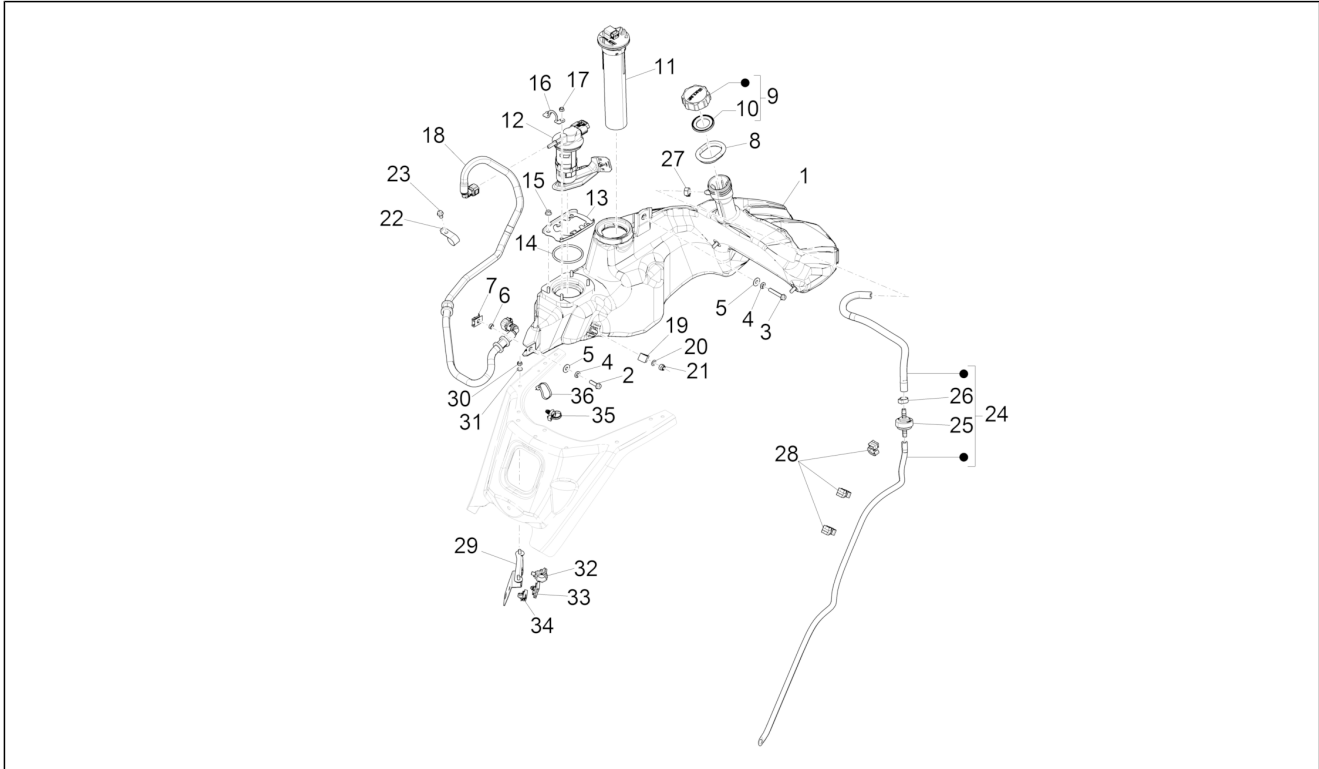

Group	Frame - Plastic parts - Coachwork
Code	02.47
Description	Fuel tank
Service	1

Pos.	Code	Description	Qty	Variants
29	1B003527	Support clamp	1	
30	804457	Stop nut M5-6H DIN 985	2	
31	003055	Plain washer 5,4x10x0,8	2	
32	CM006911	Non return spring	1	
33	641599	Plugs spring	1	
34	1D000129	Plugs spring	1	
35	1D001143	Wiring clip	2	
36	257134	Lock-strap L=277	1