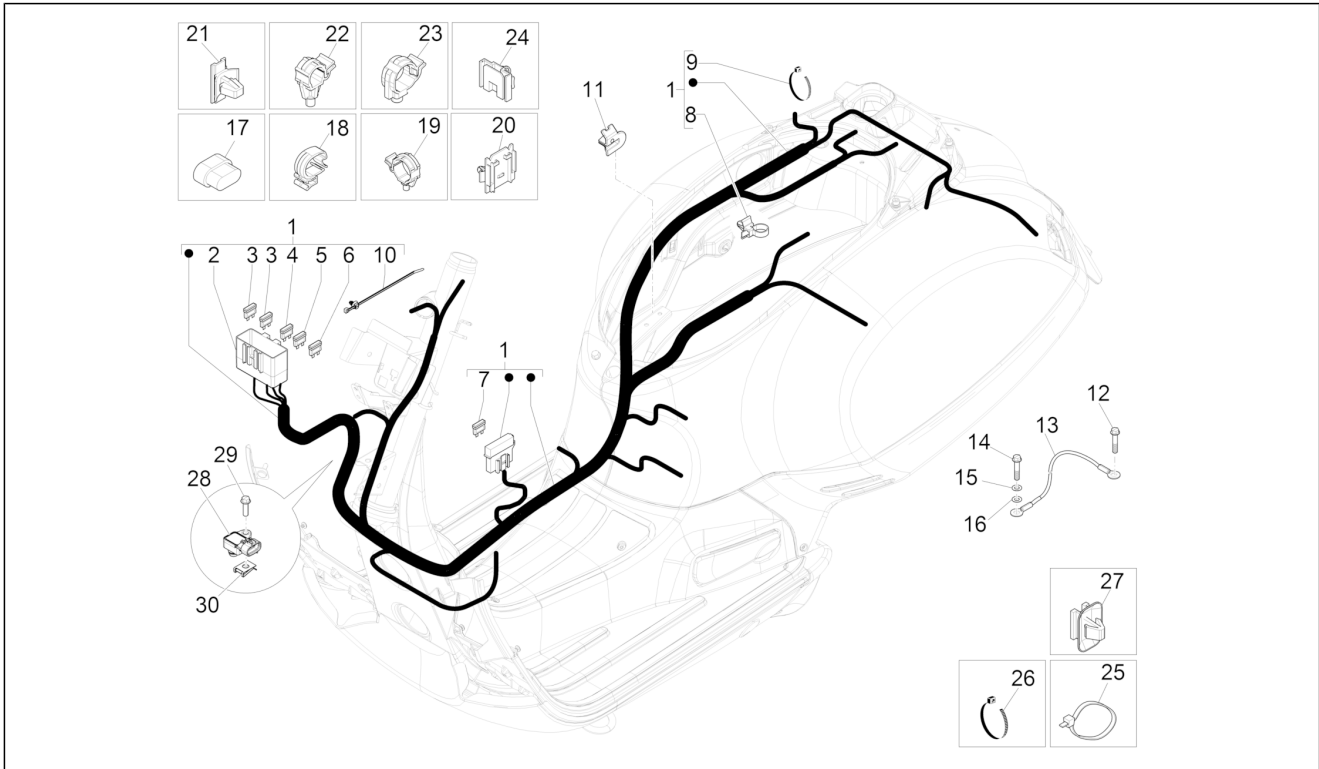

Group	Electrical system
Code	06.08
Description	Main cable harness
Service	1

Pos.	Code	Description	Qty	Variants
27	B005629	Molletta	1	
28	642786	Air pressure sensor	1	
29	018639	Hex screw M6x20	1	
30	254485	Spring plate M6	1