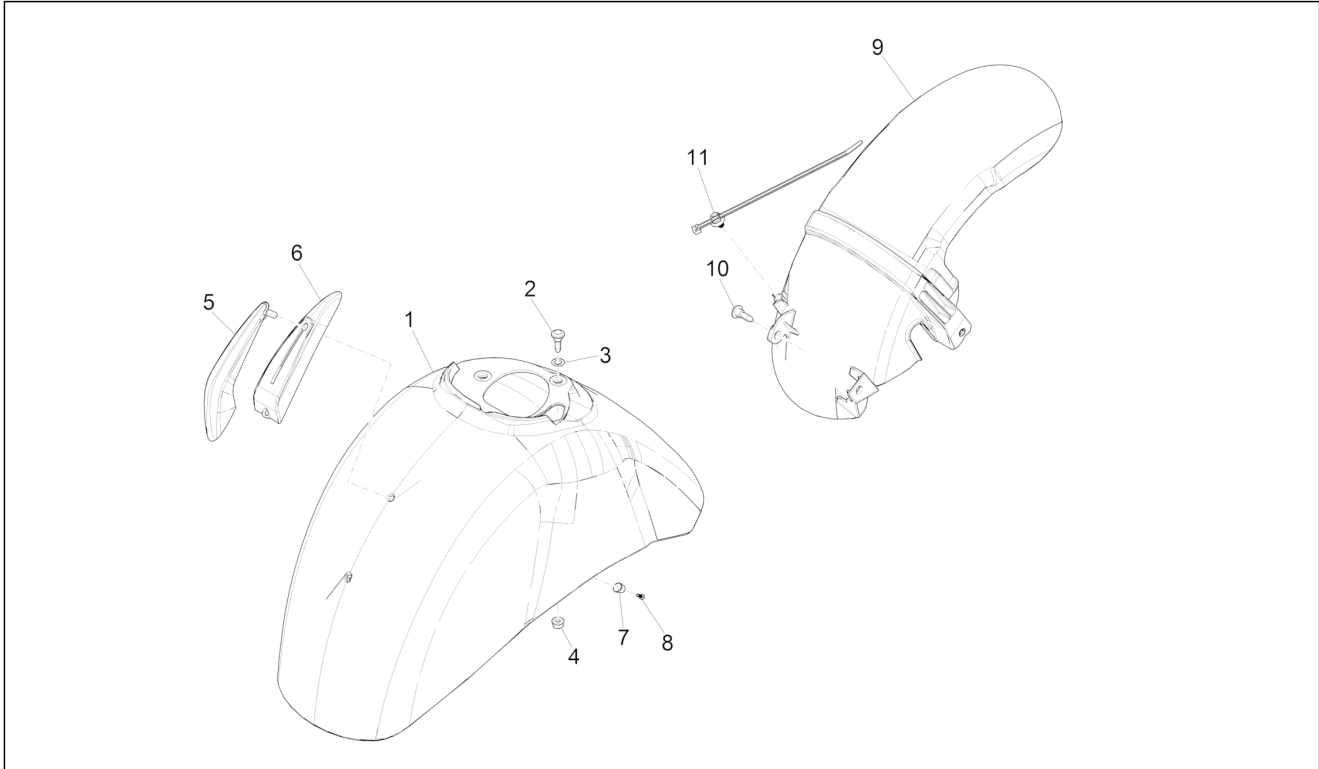

Group	Frame - Plastic parts - Coachwork
Code	02.33
Description	Wheel huosing - Mudguard
Service	1

Pos.	Code	Description	Qty	Variants
9	1B003707	Rear mudguard	1	
10	CM179201	Metric screw M6x22	1	
11	1D001143	Wiring clip	1