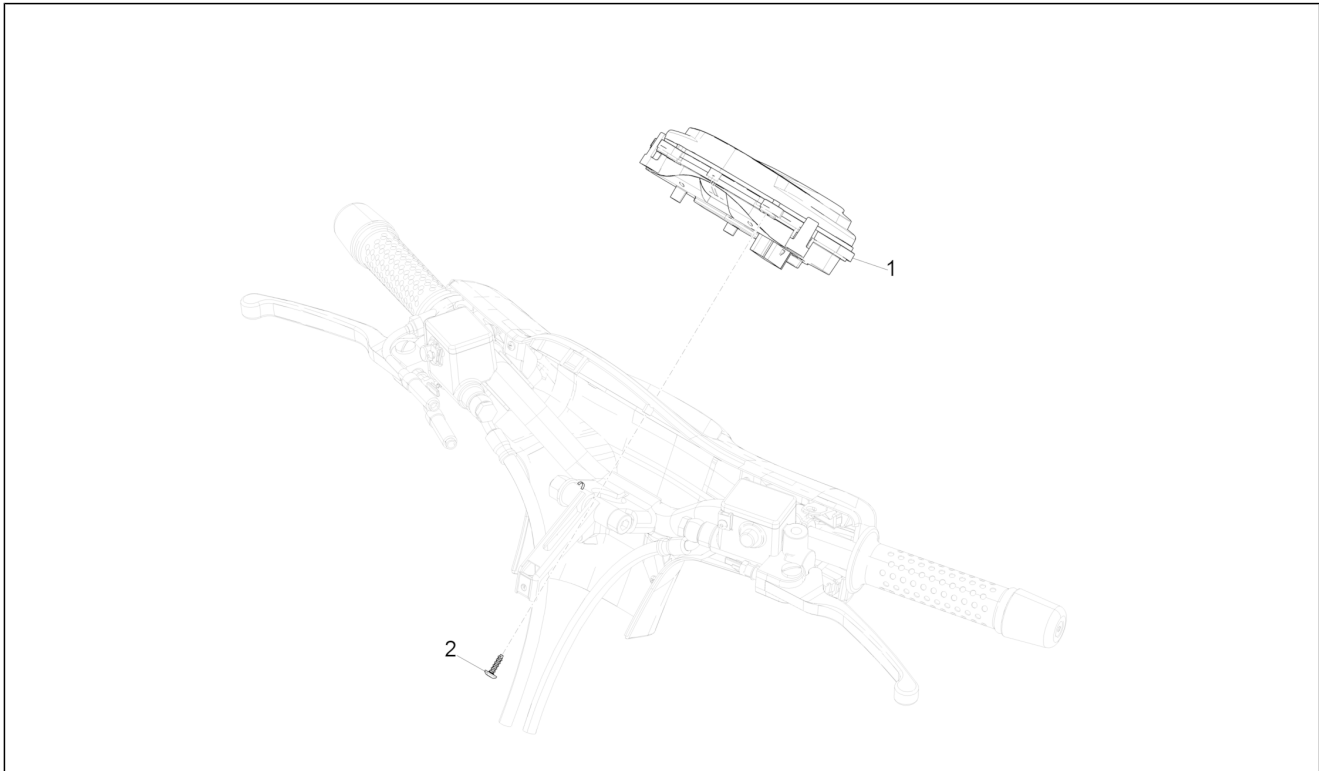

Group	Handlebars/Steering
Code	03.02
Description	Meter combination - Cruscotto
Service	1

Pos.	Code	Description	Qty	Variants
1	1D001521	Meter combination	1	Colour:Grey[770/B] Country:europa[EU] Colour: Blue[279/A] Country:europa[EU] Colour:Beige[513/A] Country:europa[EU] Colour:BLACK[98/A] Country:europa[EU] Colour:Beige[513/A] Country:England[GB] Colour:BLACK[98/A] Country:England[GB] Colour:Grey[770/B] Country:England[GB] Colour: Blue[279/A] Country:England[GB]
1	1D001597	Meter combination	1	Colour:Green[341/A] Country:europa[EU] Colour:BLACK[94] Country:europa[EU] Colour:White[544] Country:europa[EU] Colour:Dragon Red 894[894] Country:europa[EU]
2	CM180701	Self tapping screw D4x16	4