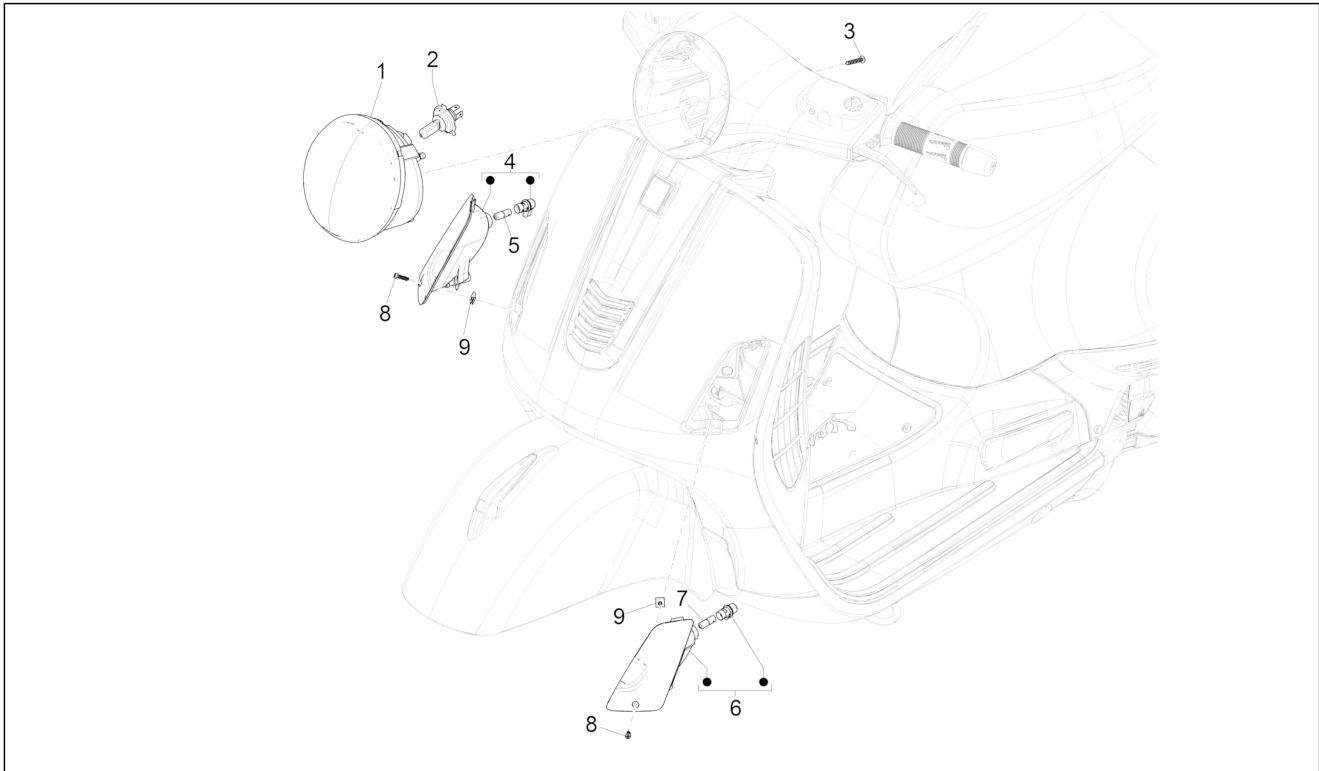

Group	Electrical system
Code	06.03
Description	Front headlamps - Turn signal lamps
Service	1

Pos.	Code	Description	Qty	Variants
1	1D000642	Complete front headlight	1	Colour:Beige[513/A] Country:England[GB] Colour:BLACK[98/A] Country:England[GB] Colour:Grey[770/B] Country:England[GB] Colour: Blue[279/A] Country:England[GB]
1	1D000483	Complete front headlight	1	Colour: Blue[279/A] Country:europe[EU] Colour:Beige[513/A] Country:europe[EU] Colour:BLACK[98/A] Country:europe[EU] Colour:Grey[770/B] Country:europe[EU]
1	1D000482	Complete front headlight	1	Colour:BLACK[94] Country:europe[EU] Colour:White[544] Country:europe[EU] Colour:Dragon Red 894[894] Country:europe[EU] Colour:Green[341/A] Country:europe[EU]
2	292723	Lamp H4 12V-60/55W	1	
3	296458	Self tapping screw L=35 mm	4	
4	1D000475	Front right turn indicator	1	
5	1D000261	Halogen Lamp 12V-6W	1	
6	1D000476	Front left turn indicator	1	
7	1D000261	Halogen Lamp 12V-6W	1	
8	008457	Self-tap screw M4,2x19	2	
9	CM017406	Plate	2