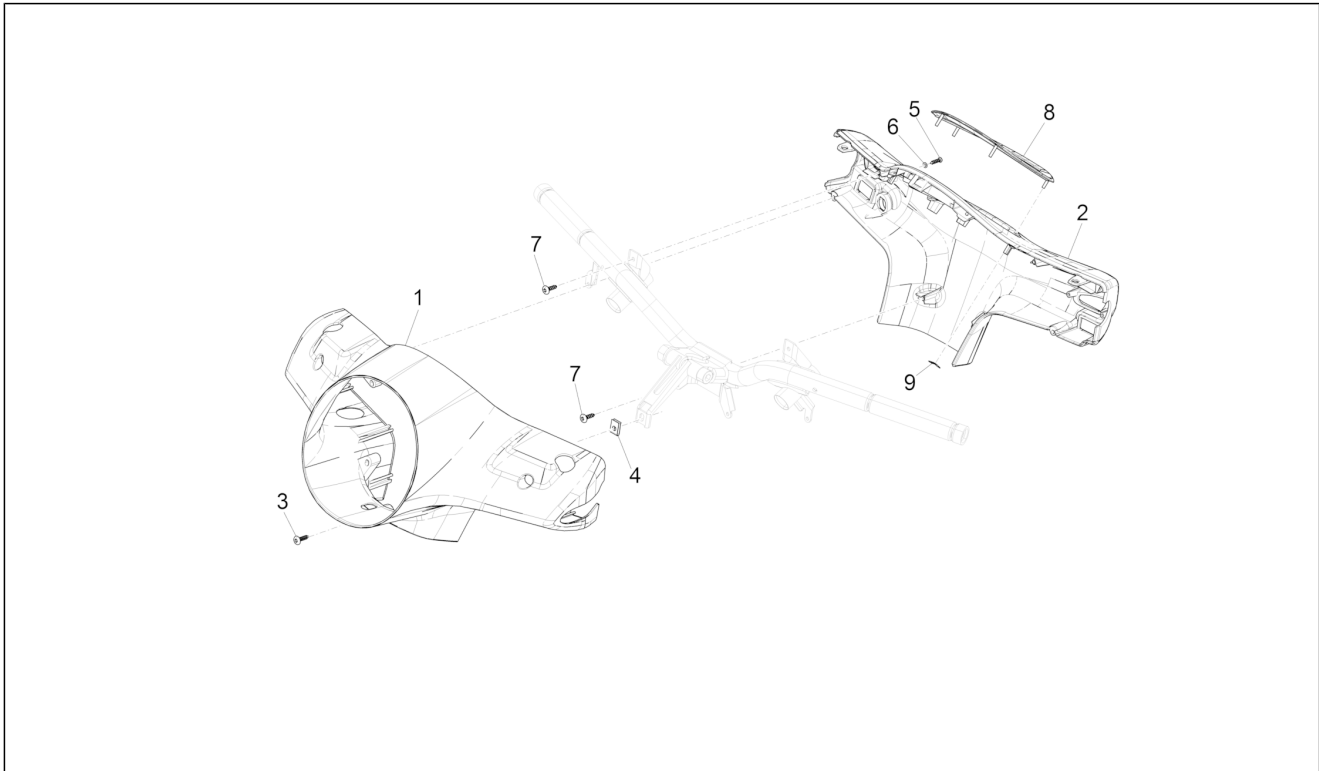

Group	Handlebars/Steering
Code	03.01
Description	Handlebars coverages
Service	1

Pos.	Code	Description	Qty	Variants
1	1B003353000XN2	Front handlebars cover	1	Colour:BLACK[98/A] Country:europe[EU] Colour:BLACK[98/A] Country:England[GB]
1	1B003353	Front handlebars cover	1	
1	1B00335300090	Front handlebars cover	1	Colour:BLACK[94] Country:europe[EU]
1	1B003353000BR	Front handlebars cover	1	Colour:White[544] Country:europe[EU]
1	1B003353000HA	Front handlebars cover	1	Colour:Grey[770/B] Country:europe[EU] Colour:Grey[770/B] Country:England[GB]
1	1B003353000Q7	Front handlebars cover	1	Colour:Beige[513/A] Country:europe[EU] Colour:Beige[513/A] Country:England[GB]
1	1B003353000R7	Front handlebars cover	1	Colour:Dragon Red 894[894] Country:europe[EU]
1	1B003353000T8	Front handlebars cover	1	Colour: Blue[279/A] Country:europe[EU] Colour: Blue[279/A] Country:England[GB]
1	1B003353000VU	Front handlebars cover	1	Colour:Green[341/A] Country:europe[EU]
2	1B003526000XN2	Rear handlebars cover	1	Colour:BLACK[98/A] Country:europe[EU] Colour:BLACK[98/A] Country:England[GB]
2	1B003526	Rear handlebars cover	1	
2	1B00352600090	Rear handlebars cover	1	Colour:BLACK[94] Country:europe[EU]
2	1B003526000BR	Rear handlebars cover	1	Colour:White[544]