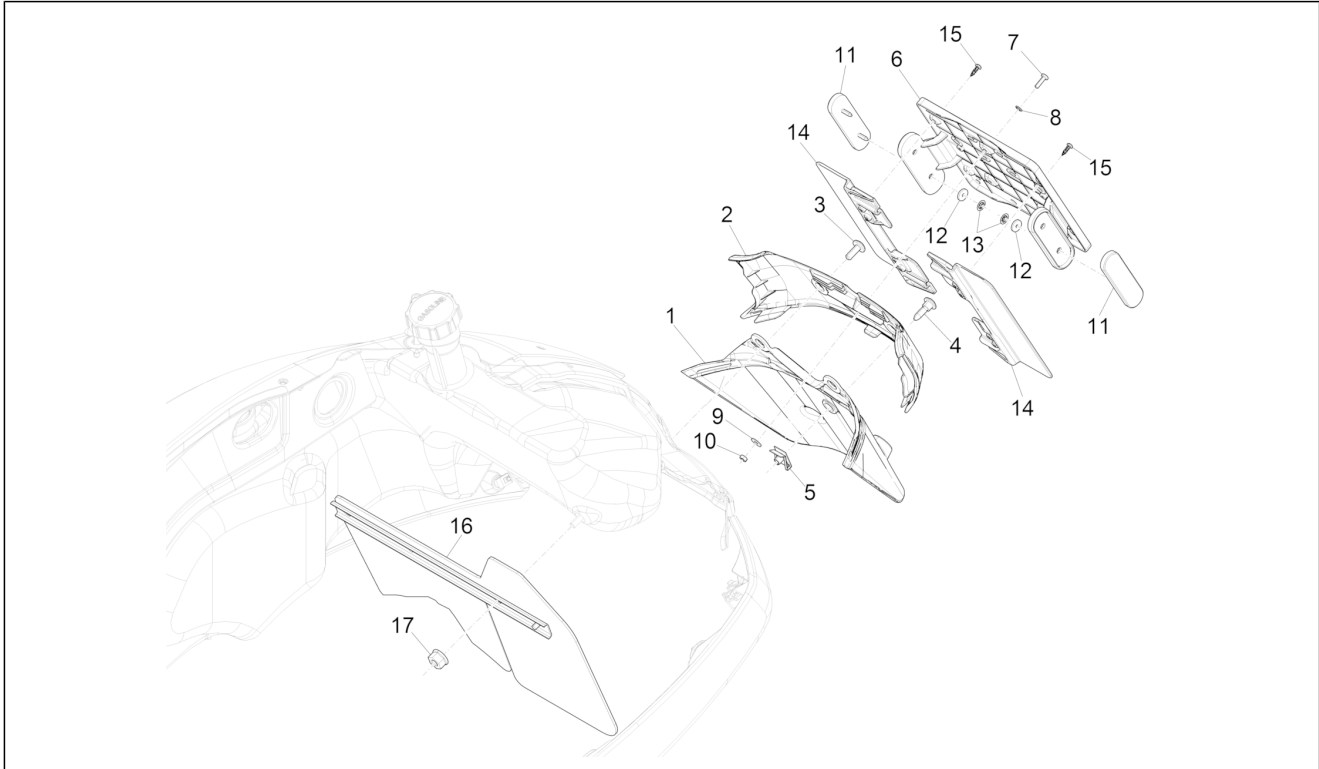

Group	Frame - Plastic parts - Coachwork
Code	02.37
Description	Rear cover - Splash guard
Service	1

Pos.	Code	Description	Qty	Variants
1	1B0008830000C	Rear splash guard	1	Colour:Grey[770/B] Country:europa[EU] Colour: Blue[279/A] Country:europa[EU] Colour:Beige[513/A] Country:europa[EU] Colour:Green[341/A] Country:europa[EU] Colour:BLACK[94] Country:europa[EU] Colour:Dragon Red 894[894] Country:europa[EU] Colour:BLACK[98/A] Country:europa[EU] Colour:Beige[513/A] Country:England[GB] Colour:BLACK[98/A] Country:England[GB] Colour:Grey[770/B] Country:England[GB] Colour: Blue[279/A] Country:England[GB] Colour:White[544] Country:europa[EU]
2	1B000881000XN2	Splash guard upper closing	1	Colour:BLACK[98/A] Country:europa[EU] Colour:BLACK[98/A] Country:England[GB]
2	1B000881	Splash guard upper closing	1	
2	1B00088100090	Splash guard upper closing	1	Colour:BLACK[94] Country:europa[EU]
2	1B000881000BR	Splash guard upper closing	1	Colour:White[544] Country:europa[EU]
2	1B000881000HA	Splash guard upper closing	1	Colour:Grey[770/B] Country:europa[EU] Colour:Grey[770/B]