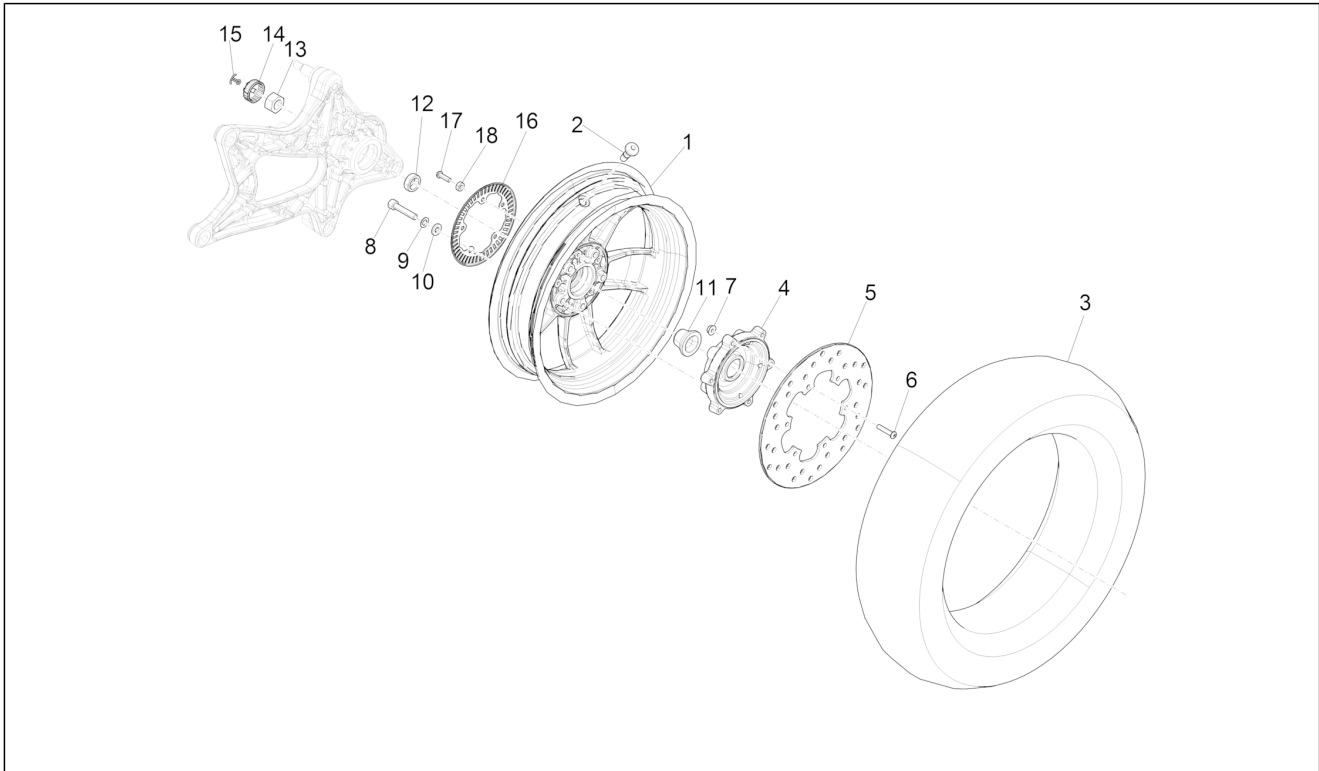

Group	Suspensions - Wheels
Code	04.12
Description	Rear wheel
Service	1

Pos.	Code	Description	Qty	Variants
11	1C002344	Rear wheel spacer	1	
12	1C002175	Spacer	1	
13	563728	Nut M16x13	1	
14	194423	Nut hold cap	1	
15	012789	Split pin	1	
16	1C001043	ABS rear tone wheel	1	
17	667152	Hex socket screw M6x20	5	
18	1C001044	Spacer	5