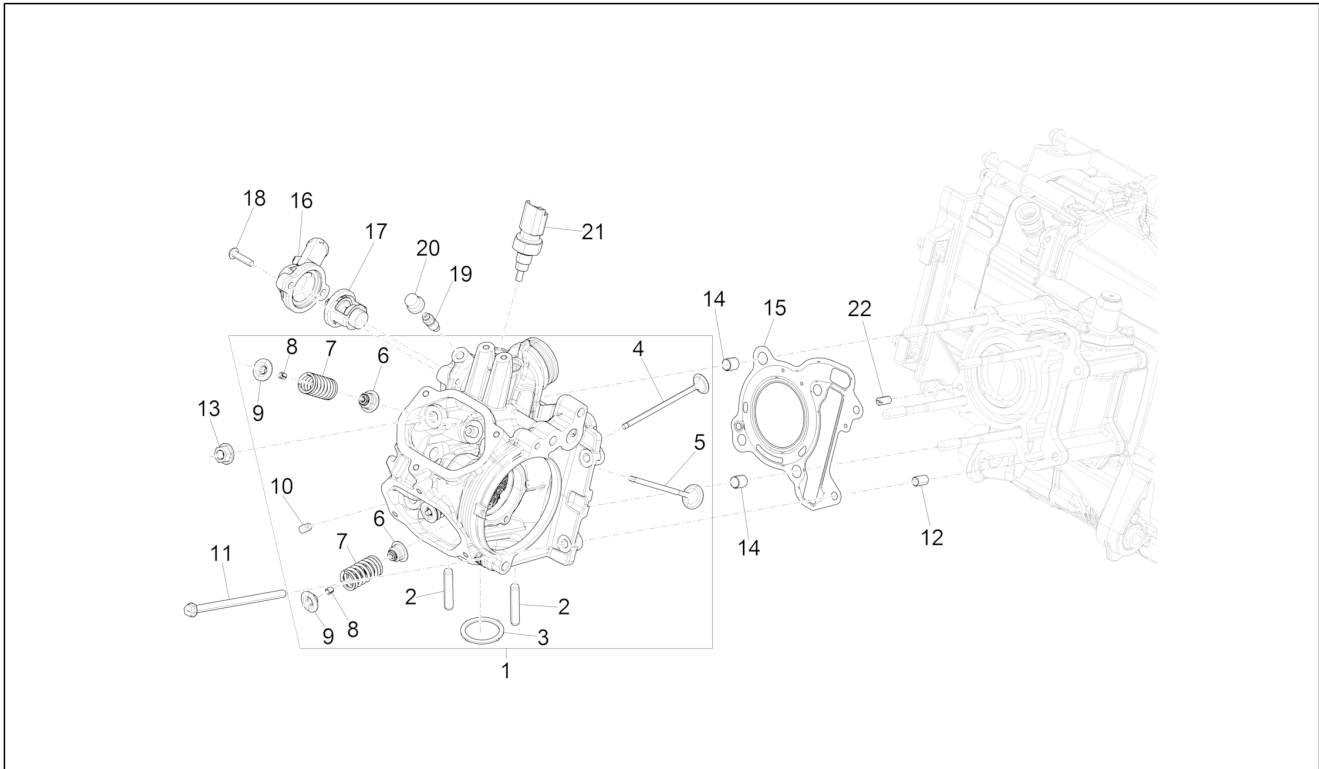

Group	Engine
Code	01.10
Description	Cylinder head unit - Valve
Service	1

Pos.	Code	Description	Qty	Variants
1	1A003463	Cylinder head assembly	1	
2	435629	Stud bolt M7	2	
3	1A001528	Big end-silencer gasket	1	
4	1A000857	Exhaust valve	2	
5	1A001435	Valve, in	2	
6	843307	Valve gasket ring	4	
7	1A001651	Valve return spring	4	
8	B015484	Half-cone	8	
9	B013833	Upper cap	4	
10	842360	Plug M6x10	1	
11	B016807	screw M6x112,5	2	
12	277916	Locating dowel Ø7,5x12	2	
13	411296	Nut M8x1,25	4	
14	B015969	Locating dowel	2	
15	1A001184	Cylinder head gasket	1	
16	1A002603	Thermostat cover	1	
17	82831R5	Thermostat	1	
18	1A004456	Torx Screw M5x20	2	
19	430045	Bleed screw	1	
20	063435	Bleed valve cap	1	
21	640485	Temperature gauge	1	
22	1A001364	Calibrated nozzle	1