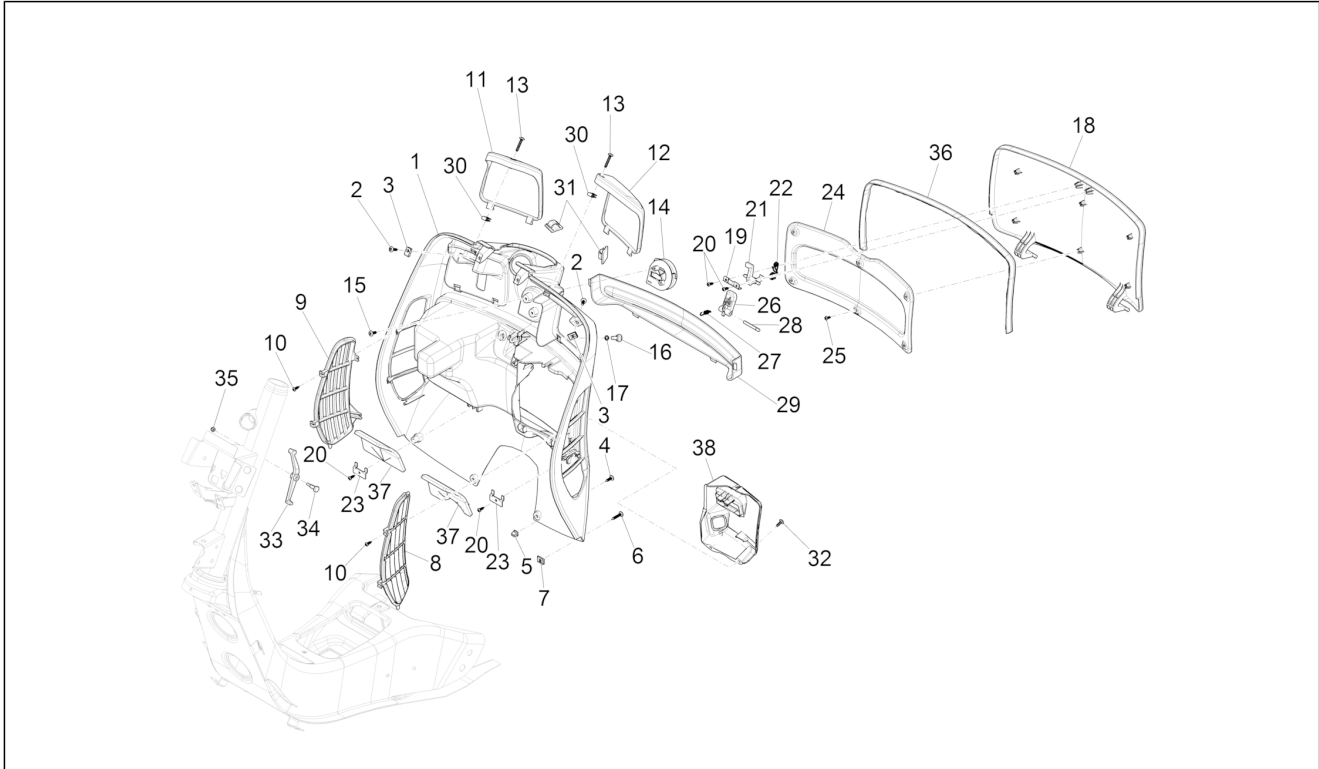

Group	Frame - Plastic parts - Coachwork
Code	02.30
Description	Front glove-box - Knee-guard panel
Service	1

Pos.	Code	Description	Qty	Variants
				Country:europa[EU] Colour: Blue[279/A] Country:europa[EU] Colour:Beige[513/A] Country:europa[EU] Colour:Green[341/A] Country:europa[EU] Colour:BLACK[94] Country:europa[EU] Colour:Dragon Red 894[894] Country:europa[EU] Colour:BLACK[98/A] Country:europa[EU] Colour:Beige[513/A] Country:England[GB] Colour:BLACK[98/A] Country:England[GB] Colour:Grey[770/B] Country:England[GB] Colour: Blue[279/A] Country:England[GB] Colour:White[544] Country:europa[EU]
9	577857000C	Net panel (r)	1	Colour:Grey[770/B] Country:europa[EU] Colour: Blue[279/A] Country:europa[EU] Colour:Beige[513/A] Country:europa[EU] Colour:Green[341/A] Country:europa[EU] Colour:BLACK[94] Country:europa[EU] Colour:Dragon Red 894[894] Country:europa[EU] Colour:BLACK[98/A] Country:europa[EU]