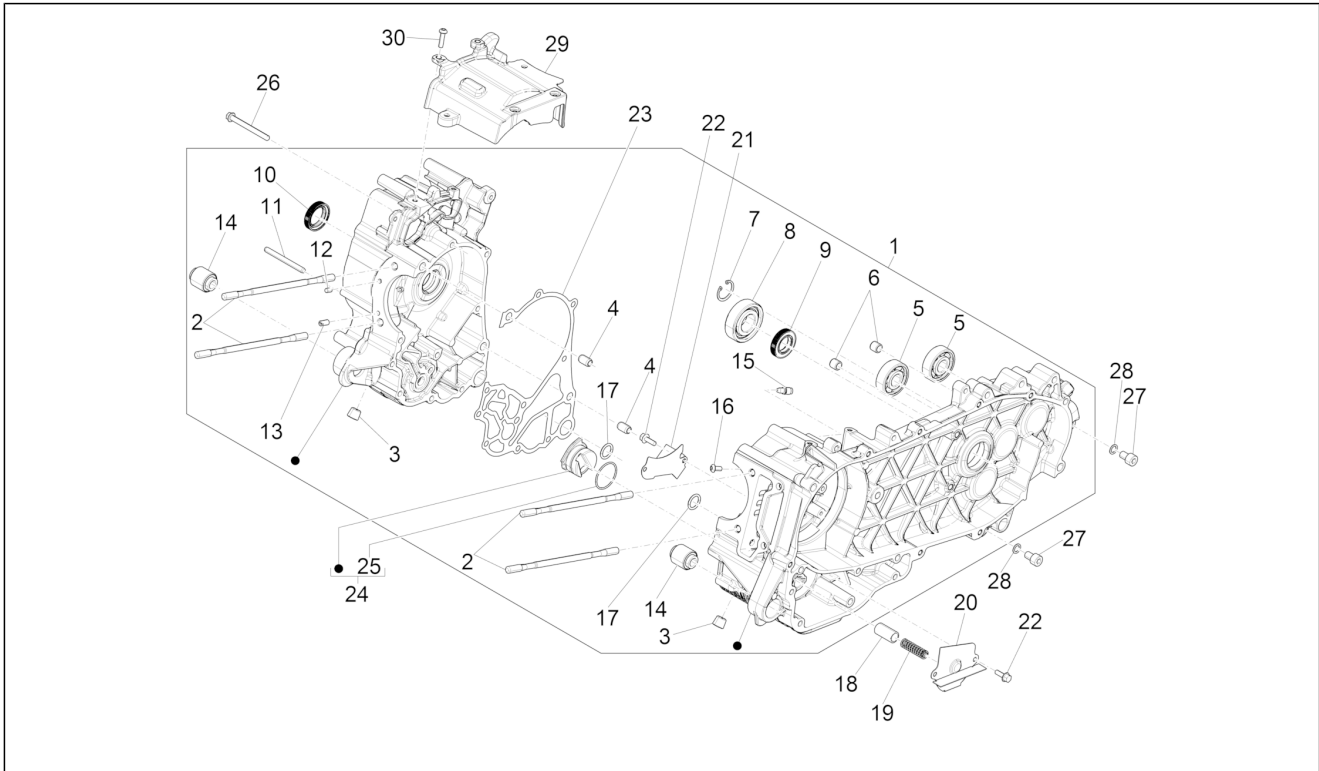

Group	Engine
Code	01.05
Description	Crankcase
Service	1

Pos.	Code	Description	Qty	Variants
1	CM2588010A	Complete crankcase 1st cat.	1	
1	CM2588010B	2nd cat. complete crankcase	1	
2	1A001406	Stud bolt	1	
3	B015433	Plug M12x1,5x11	2	
4	B015956	Pin d.9,5 h=15	2	
5	83026R	Radial bearing 15x42x13	2	
6	B015957	Locating dowel	2	
7	B015959	Circlip 25x26,9x1,2	1	
8	83027R	Radial bearing 20x50x14	1	
9	1A005746	Gasket ring 20.35.7	1	
10	1A005745	Gasket ring 24.35.7	1	
11	1A001860	Stud bolt	4	
12	484993	Locating dowel	1	
13	1A001364	Calibrated nozzle	1	
14	486081	Engine support silent-block	2	
15	1A002024	Piston cooling jet	1	
16	1A005607	Screw	1	
17	273754	O-ring	2	
18	B015432	Oil pressure adjusting valve	1	
19	B015431	Valve spring	1	
20	B014134	Oil bulhead	1	
21	B014135	Upper oil bulkhead	1	
22	830061	Screw w/ flange M5x16	4	
23	1A001115	Half crankcase gasket	1	
24	B015430	Filter door insert	1	
25	431065	Gasket	1	
26	B016425	Screw w/ flange M6x60	11	
27	269755	Hex socket screw M8x12	2