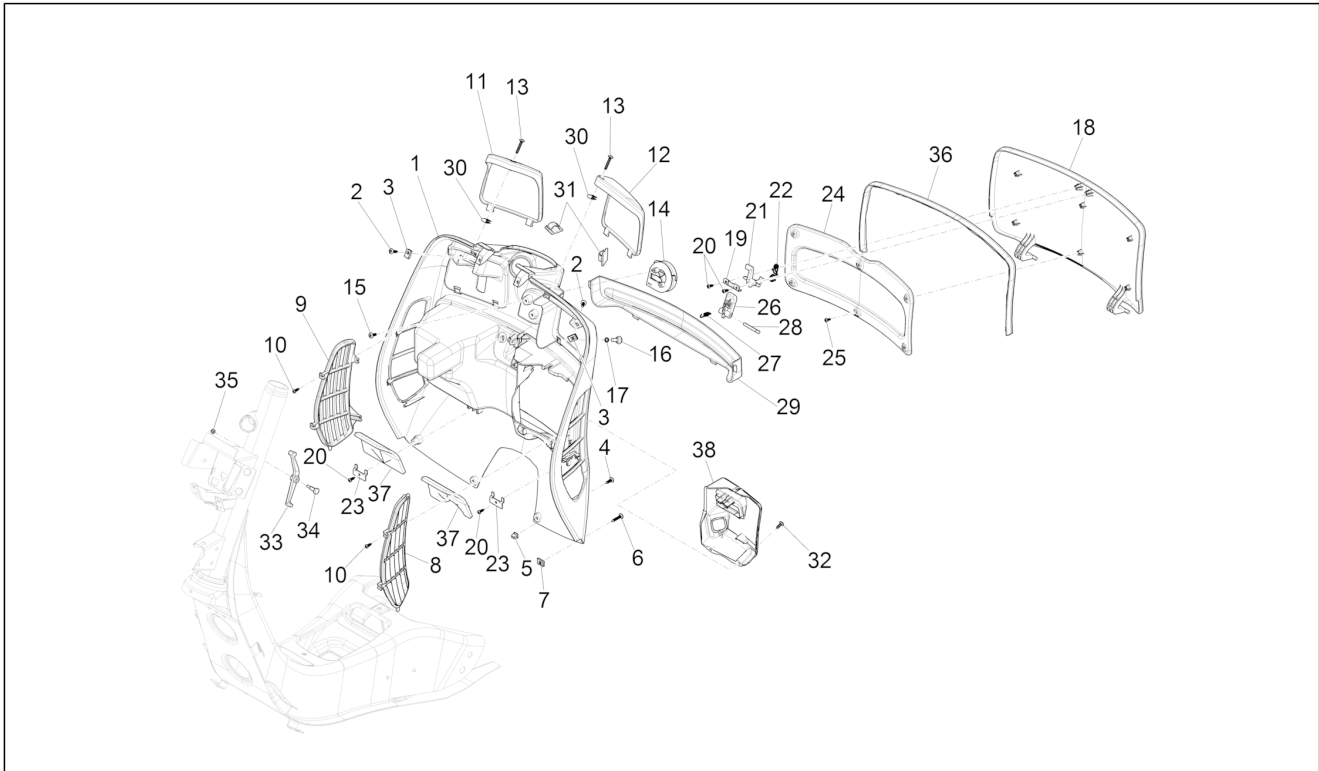

Group	Frame - Plastic parts - Coachwork
Code	02.30
Description	Front glove-box - Knee-guard panel
Service	1

Pos.	Code	Description	Qty	Variants
33	299972	Special screw	1	
34	577453	Lock lever	1	
35	577620	Self locking nut	1	
36	CM006311	Flap packing	1	
37	620693	Sound proof panel	2	
38	1B001752	Top box cover	1