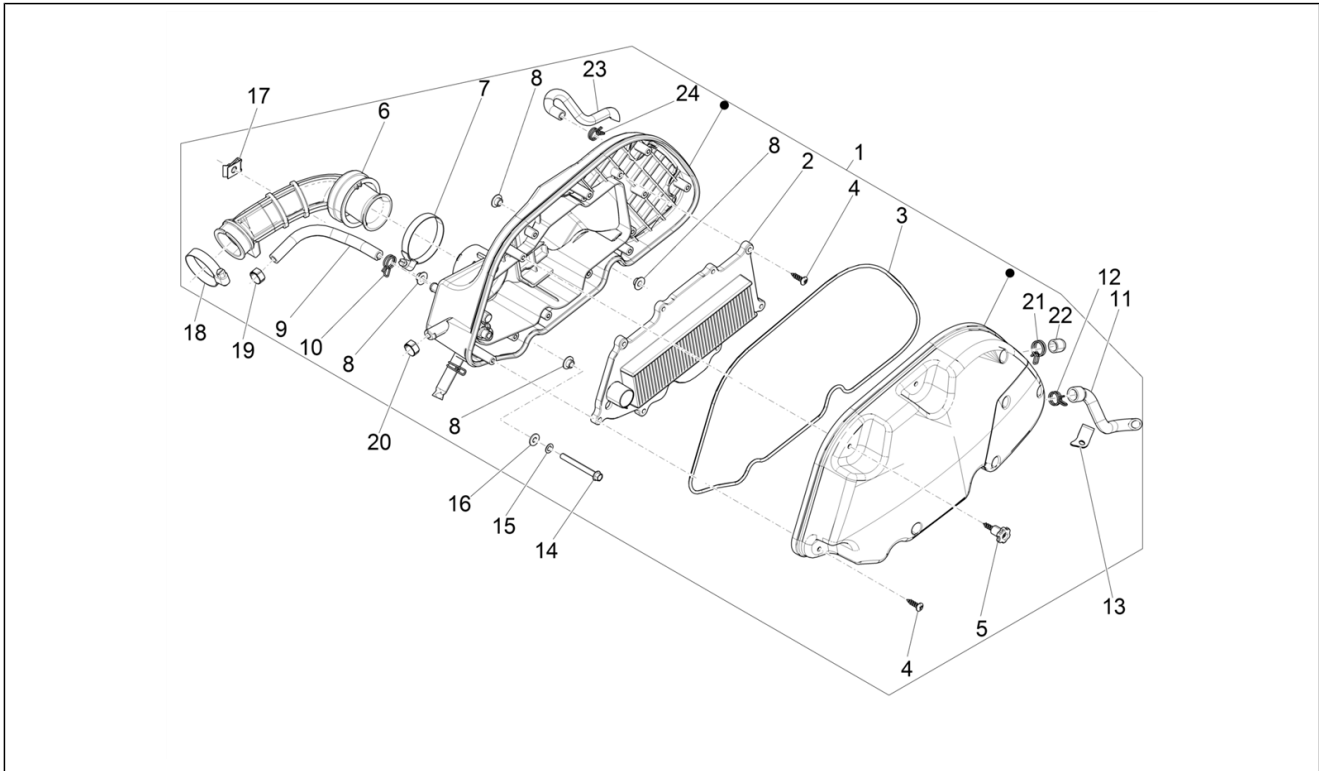

Group	Engine
Code	01.45
Description	Air filter
Service	1

Pos.	Code	Description	Qty	Variants
1	1A008896	Complete air cleaner box	1	
1	1A007165	Complete air cleaner box	1	
2	1A007327	Air filter	1	
3	1A006644	Gasket	1	
4	267958	Self tapping screw L=20 mm	16	
5	1A006715	Air filter closing knob	2	
6	1A006703	Air cleaner sleeve	1	
7	614188	Hose clamp	1	
8	1A006247	Knurled bushing	4	
9	1A003972	Intake pipe	1	
10	CM002908	Hose clamp	1	
11	1A008866	Drain pipe	1	
12	CM002910	Hose clamp	1	
13	573918	Hose clamp	1	
14	874552	Screw w/ flange	2	
15	012533	Notched washer 6,6x11x0	2	
16	003056	Flat washer 6,4x12x1	2	
17	254485	Spring plate M6	2	
18	709532	Hose clamp	1	
19	CM001913	Hose clamp	1	
20	CM001904	Hose clamp	1	
21	CM002910	Hose clamp	1	
22	827831	Cap	1	
23	1A009072	Breather pipe	1	
24	CM002908	Hose clamp	1