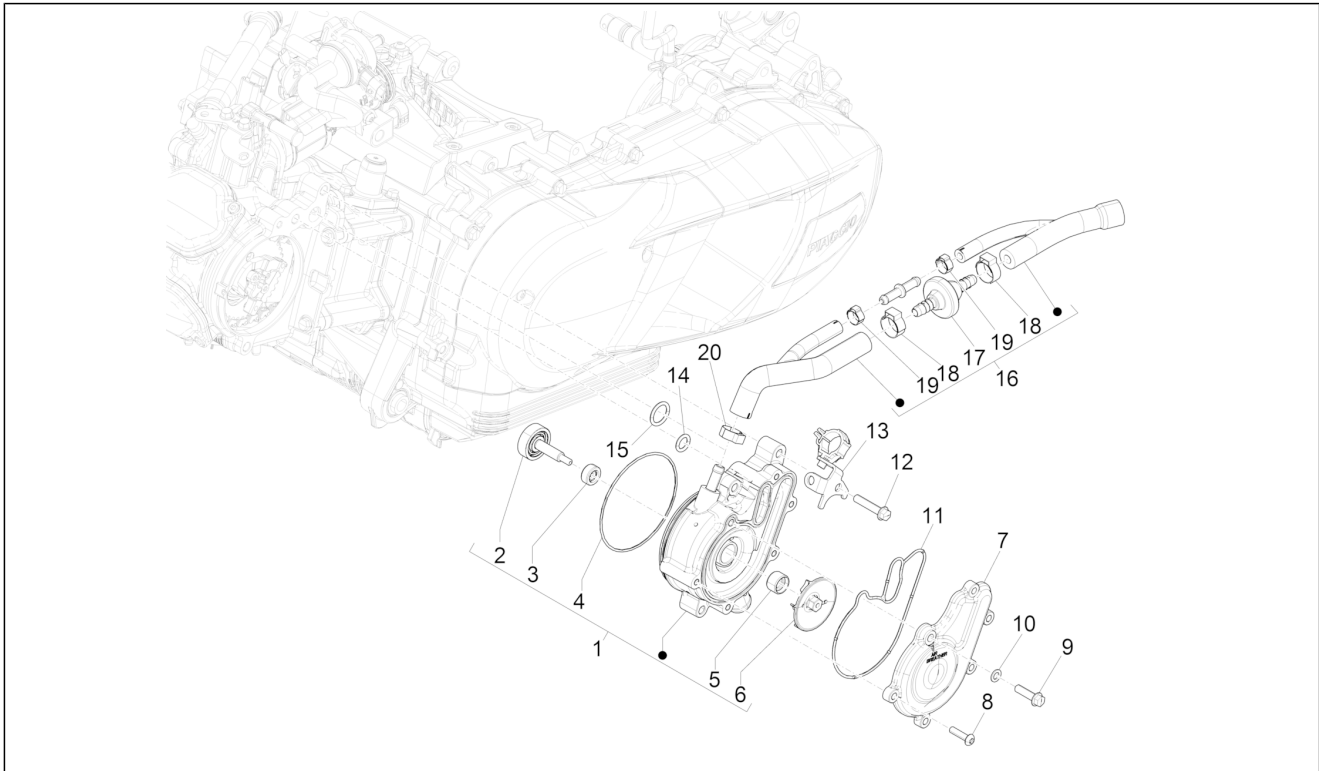

Group	Engine
Code	01.19
Description	Cooler pump
Service	1

Pos.	Code	Description	Qty	Variants
1	1A0013355	Water pump casing	1	
2	1A0030735	Water pump rod with U.P.	1	
3	825577	Gasket ring 8x16x7	1	
4	1A001054	O-Ring seal ring	1	
5	82510R	Oil seal	1	
6	1A002316	Rotor	1	
7	1A001221	Water pump cover	1	
8	1A004456	Torx Screw M5x20	5	
9	1A004451	Screw w/ flange M6x22	1	
10	1A004280	Flat washer	1	
11	1A001276	O-ring	1	
12	1A000348	screw M6x35	3	
13	1A0055625	Support clamp	1	
14	1A001055	O-Ring seal ring	1	
15	1A001056	O-Ring seal ring	1	
16	1A0082585	Blow-by pipe	1	
17	1A004008	Check valve	1	
18	CM001903	Hose clamp	2	
19	CM001901	Hose clamp	2	
20	CM001903	Hose clamp	1