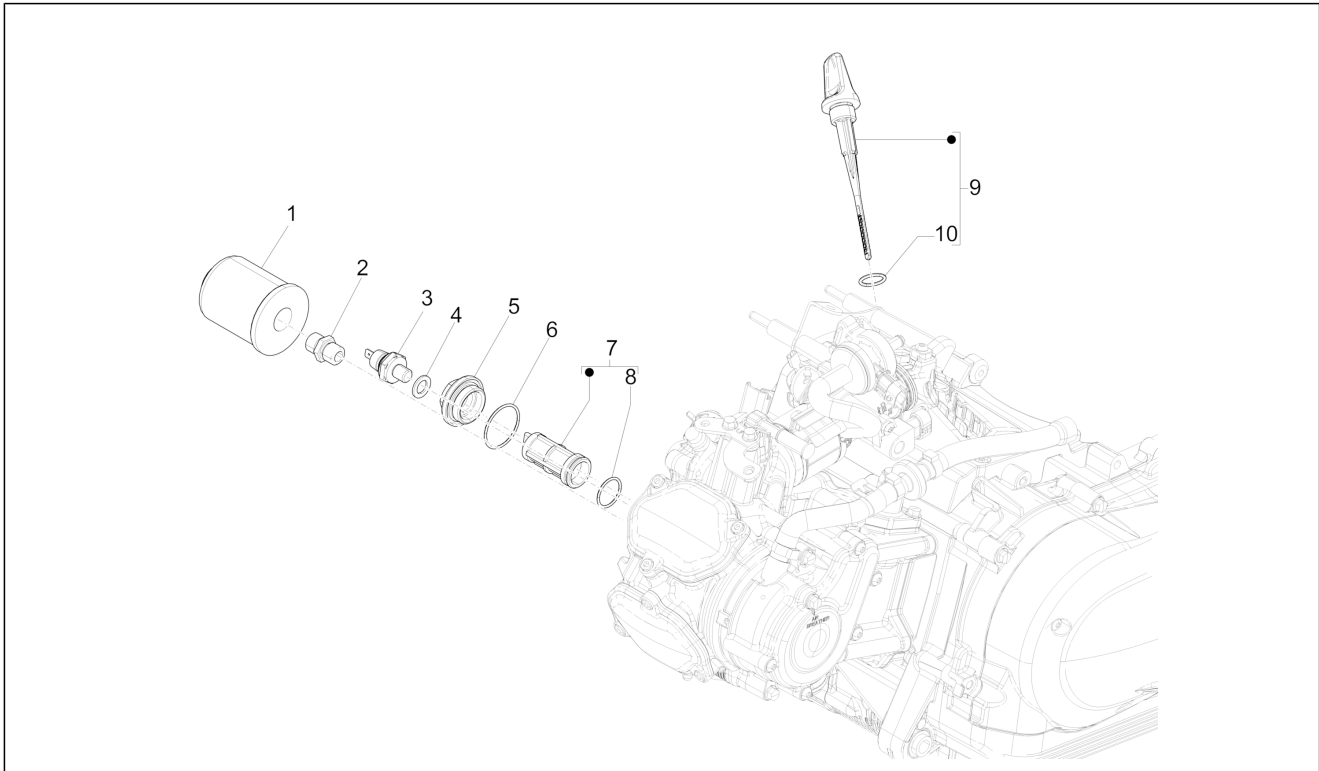

Group	Engine
Code	01.23
Description	Flywheel magneto cover - Oil filter
Service	1

Pos.	Code	Description	Qty	Variants
1	82635R	Oil filter	1	
2	B015455	Special screw	1	
3	1D001138	Minimum oil pressure sensor	1	
4	B015988	Washer 10,5x17x1,5	1	
5	B015456	Oil filter plug	1	
6	285536	O-ring 31,47x1,78	1	
7	B015454	Intake oil filter	1	
8	288474	O-ring 20,35x1,78	1	
9	1A007163	Complete oil level dipstick	1	
10	479986	O-ring	1